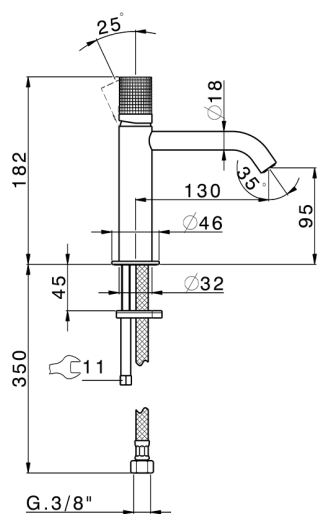

Single lever 'large' washbasin mixer NUANCE X32_X1000504

MODEL **X1000504**

Single lever 'large' washbasin mixer, without waste, G.3/8" stainless steel flexible hoses, Inox AISI 316L

AVAILABLE FINISHINGS

-  **D1** D1 Brushed Inox
-  **5H** 5H Dark Brass Brushed
-  **5L** 5L Brushed Black Titanium
-  **5N** 5N Brushed Rose Gold

CHARACTERISTICS

Cartridge Spare Parts **ZZ96550000**

25 mm Cartridge

Single lever 'large' washbasin mixer NUANCE X32_X1000504

X1000504

<https://en.cisal.it/single-lever-large-washbasin-mixer-nuance-x32-x1000504>

2026-05-15