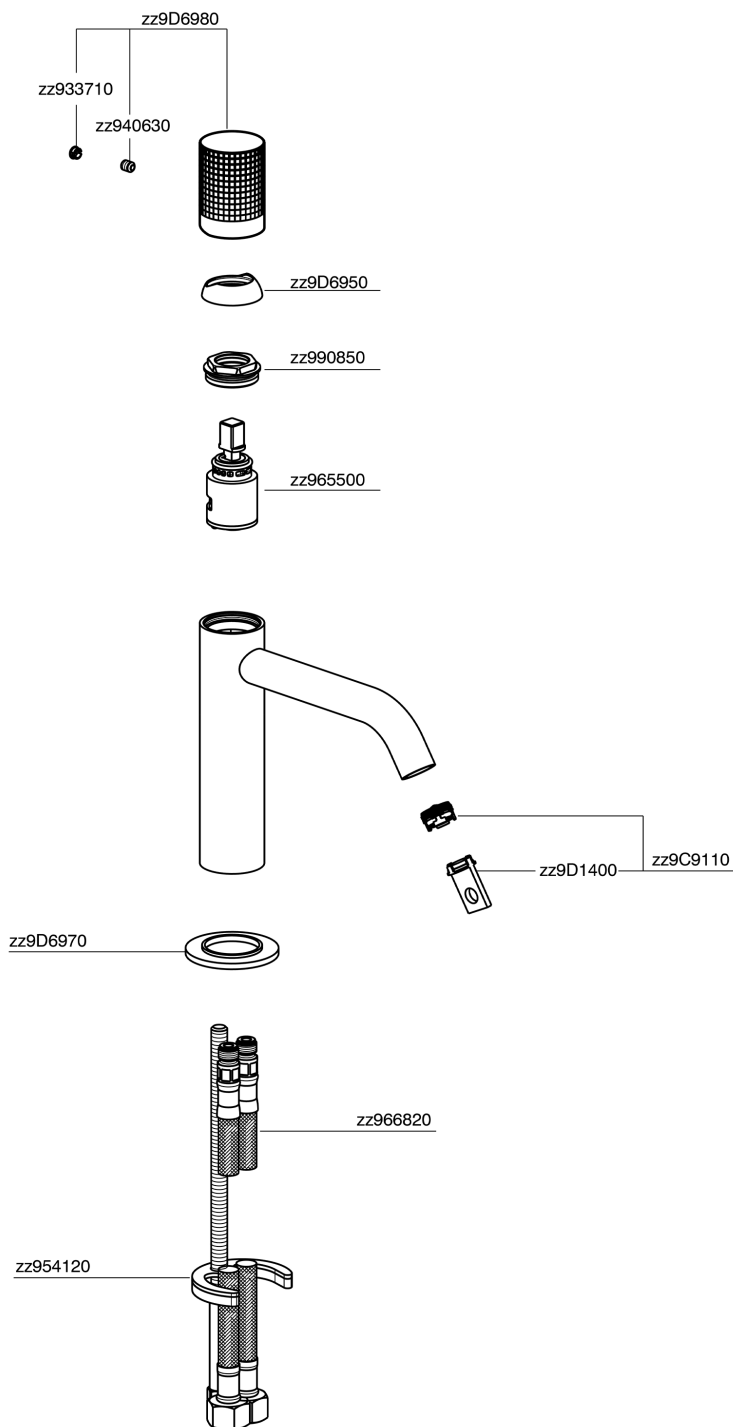

Single lever 'large' washbasin mixer NUANCE X32_X1000504

MODEL **X1000504**

Single lever 'large' washbasin mixer, without waste, G.3/8" stainless steel flexible hoses, Inox AISI 316L

AVAILABLE FINISHINGS

-  **D1** D1 Brushed Inox
-  **5H** 5H Dark Brass Brushed
-  **5L** 5L Brushed Black Titanium
-  **5N** 5N Brushed Rose Gold

CHARACTERISTICS

Cartridge Spare Parts **ZZ96550000**

25 mm Cartridge

Single lever 'large' washbasin mixer NUANCE X32_X1000504

X1000504

<https://en.cisal.it/single-lever-large-washbasin-mixer-nuance-x32-x1000504>

2026-05-15