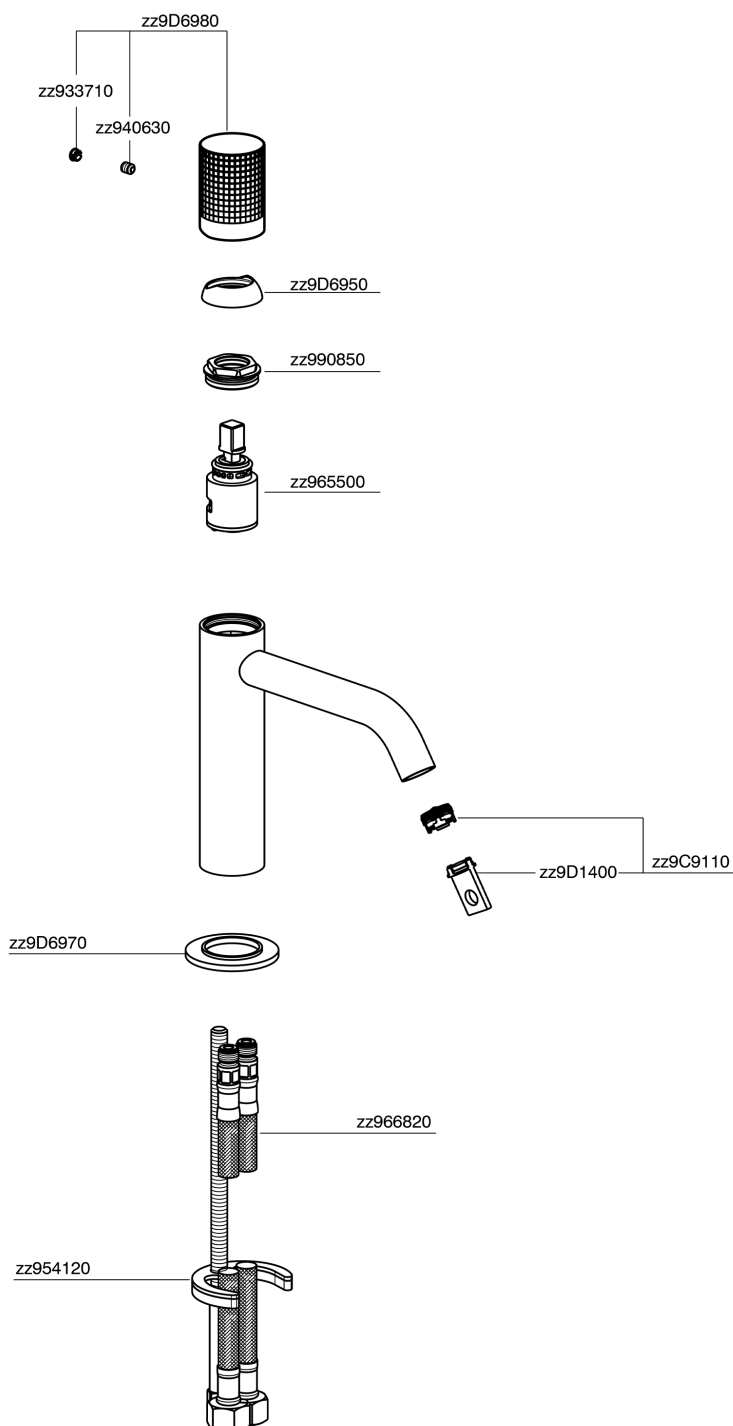

## Single lever 'large' washbasin mixer NUANCE X32\_X1000504

MODEL **X1000504**

Single lever 'large' washbasin mixer, without waste, G.3/8" stainless steel flexible hoses, Inox AISI 316L

### CHARACTERISTICS

Cartridge Spare Parts **ZZ96550000**

**25 mm Cartridge**

## Single lever 'large' washbasin mixer NUANCE X32\_X1000504

X1000504

<https://en.cisal.it/single-lever-large-washbasin-mixer-nuance-x32-x1000504>

2026-04-25