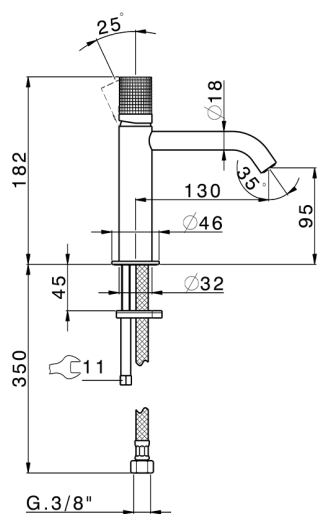

## Single lever 'large' washbasin mixer NUANCE X32\_X1000504

MODEL **X1000504**

Single lever 'large' washbasin mixer, without waste, G.3/8" stainless steel flexible hoses, Inox AISI 316L

### CHARACTERISTICS

Cartridge Spare Parts **ZZ96550000**

**25 mm Cartridge**

## Single lever 'large' washbasin mixer NUANCE X32\_X1000504

X1000504

<https://en.cisal.it/single-lever-large-washbasin-mixer-nuance-x32-x1000504>

2026-04-25