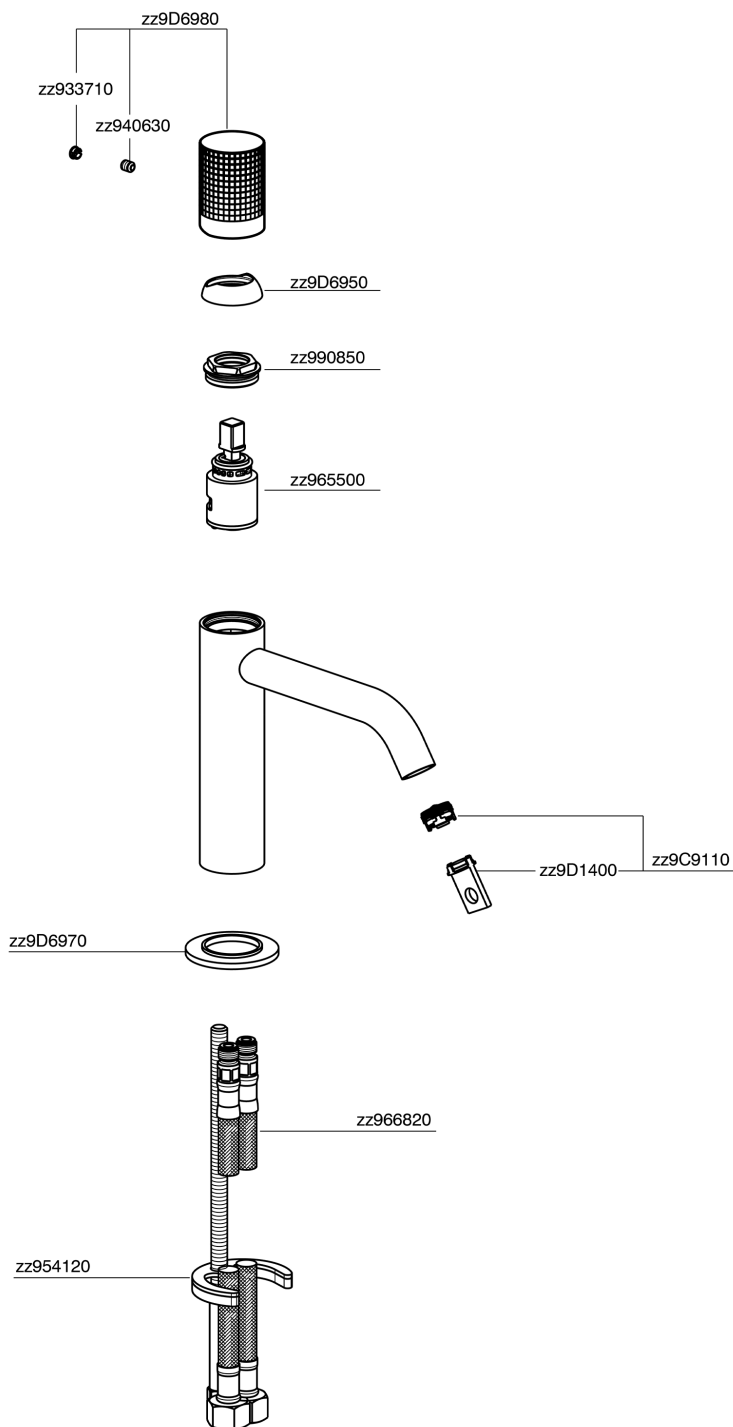

## Single lever 'large' washbasin mixer NUANCE X32\_X1000504

X1000504

<https://en.cisal.it/single-lever-large-washbasin-mixer-nuance-x32-x1000504>

2026-06-05