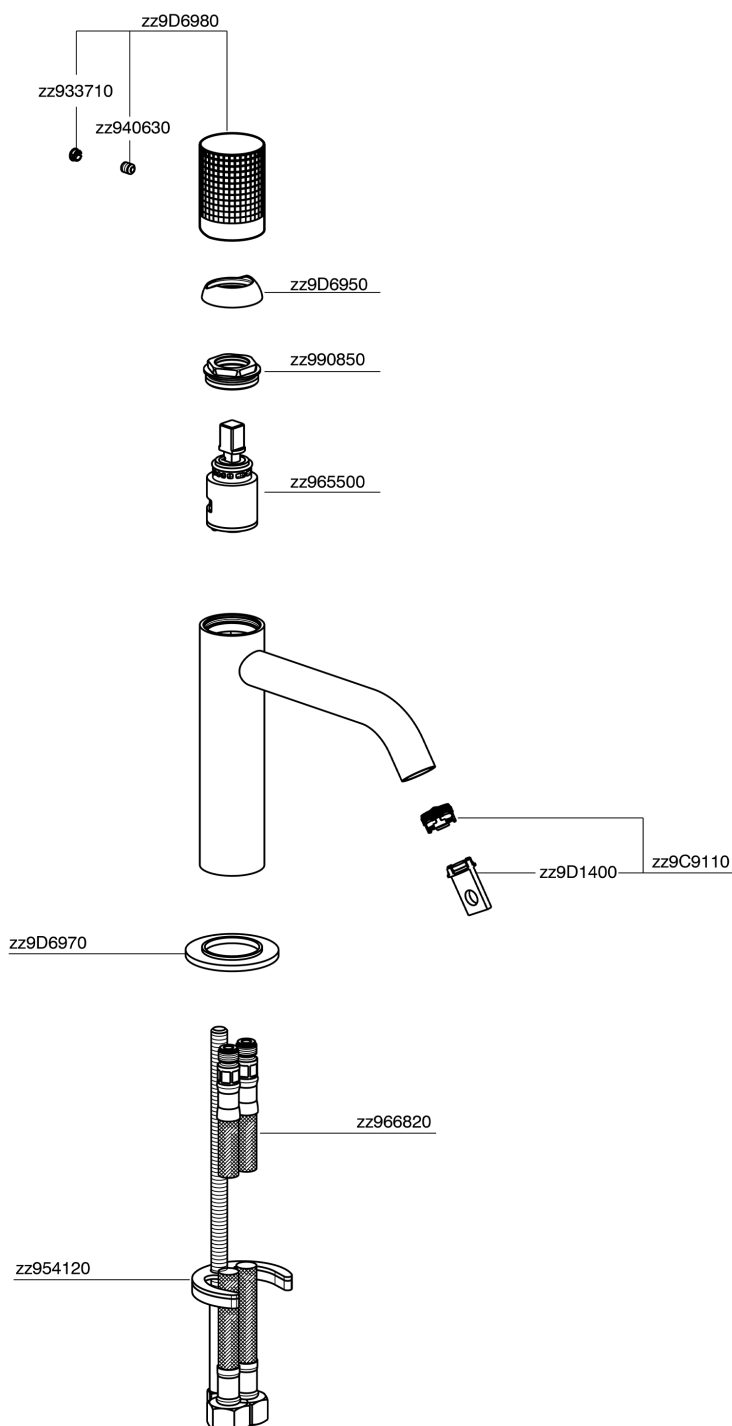

## Single lever 'large' washbasin mixer NUANCE X32\_X1000504

X1000504

<https://en.cisal.it/single-lever-large-washbasin-mixer-nuance-x32-x1000504>

2026-04-05