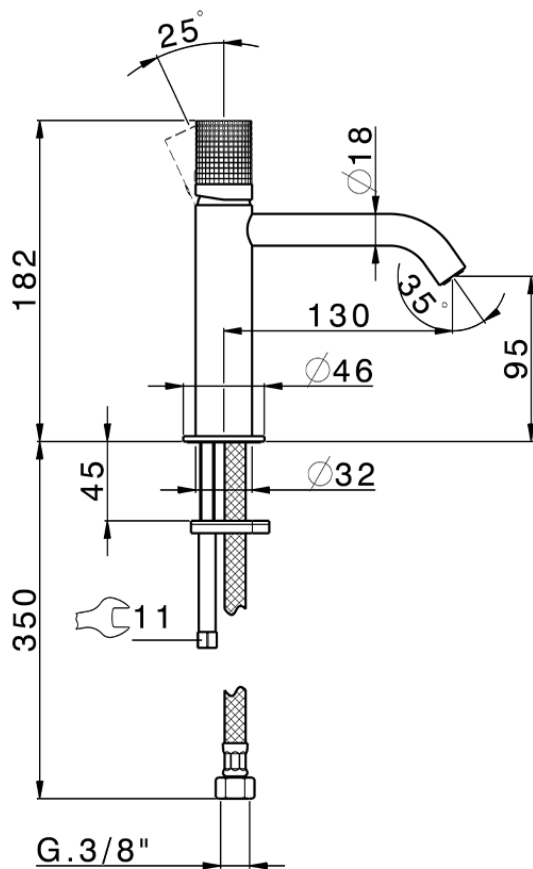

Single lever 'large' washbasin mixer NUANCE X32_X1000504

X1000504

<https://en.cisal.it/single-lever-large-washbasin-mixer-nuance-x32-x1000504>

2026-04-04