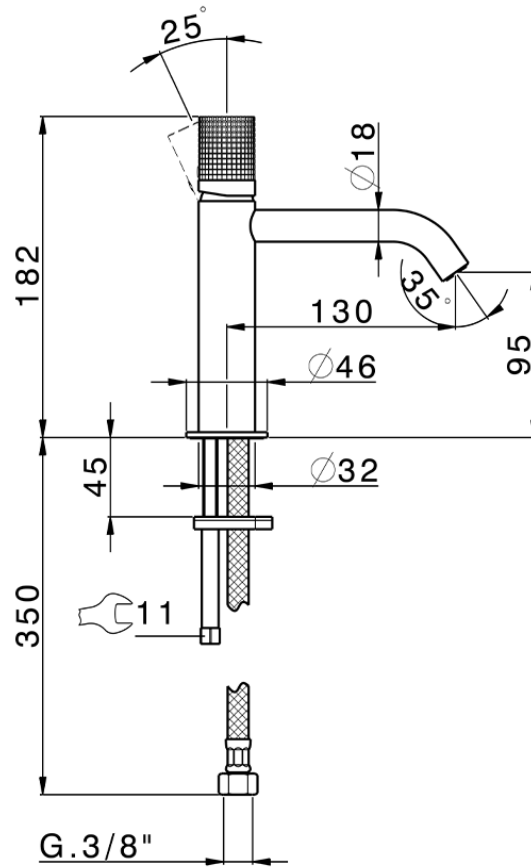

Single lever 'large' washbasin mixer NUANCE X32_X1000504

X1000504

<https://en.cisal.it/single-lever-large-washbasin-mixer-nuance-x32-x1000504>

2026-06-09