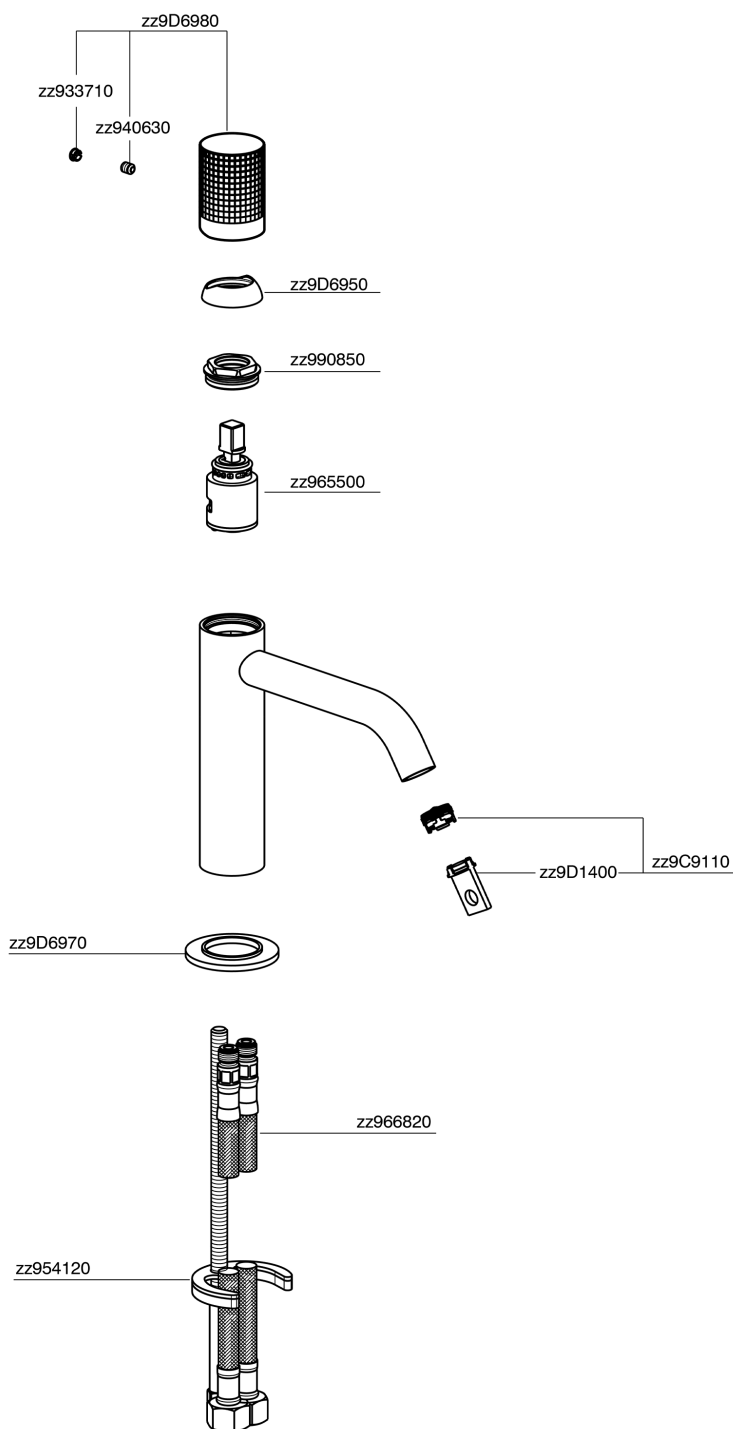

## Single lever 'large' washbasin mixer NUANCE X32\_X1000504

MODEL **X1000504**

Single lever 'large' washbasin mixer, without waste, G.3/8" stainless steel flexible hoses, Inox AISI 316L

### CHARACTERISTICS

Cartridge Spare Parts **ZZ96550000**

**25 mm Cartridge**

## Single lever 'large' washbasin mixer NUANCE X32\_X1000504

X1000504

<https://en.cisal.it/single-lever-large-washbasin-mixer-nuance-x32-x1000504>

2026-04-24