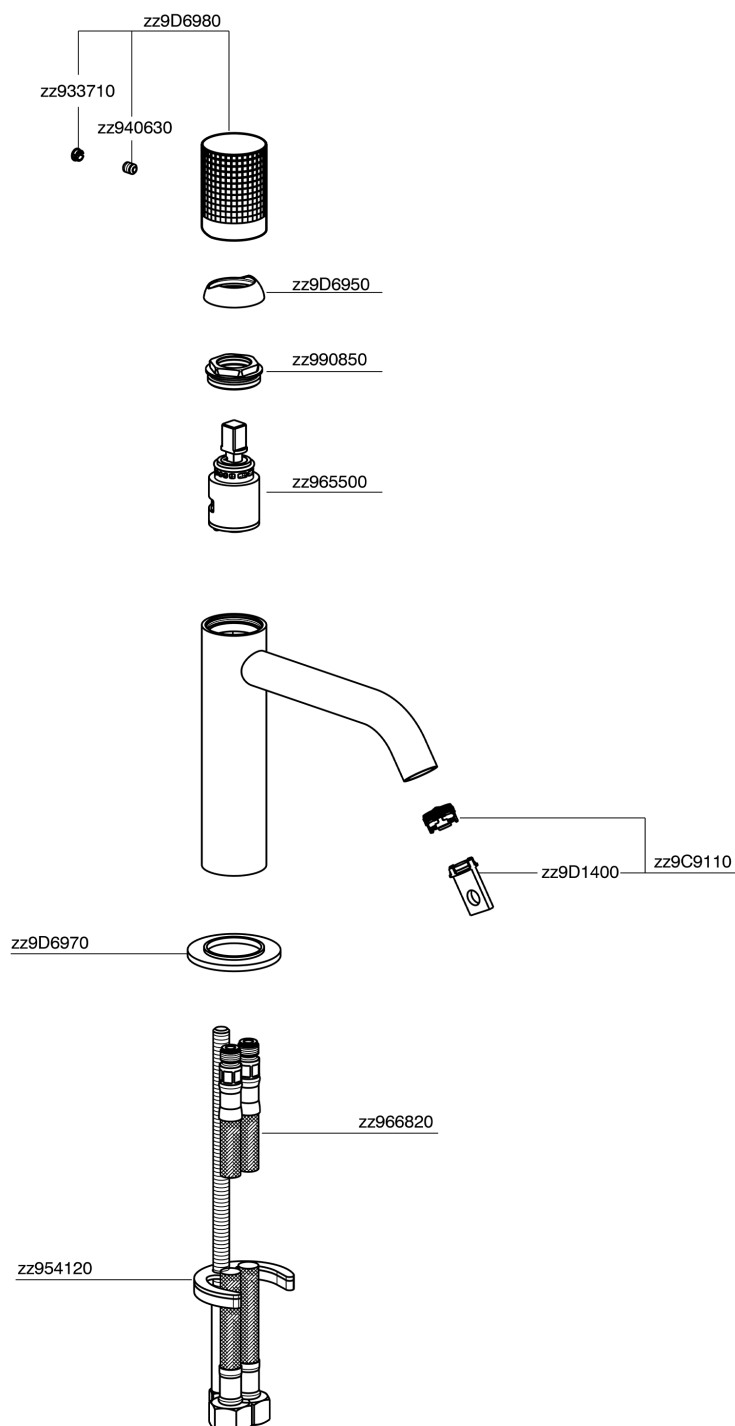

Single lever 'large' washbasin mixer NUANCE X32_X1000504

MODEL **X1000504**

Single lever 'large' washbasin mixer, without waste, G.3/8" stainless steel flexible hoses, Inox AISI 316L

AVAILABLE FINISHINGS

-  **D1** D1 Brushed Inox
-  **5H** 5H Dark Brass Brushed
-  **5L** 5L Brushed Black Titanium
-  **5N** 5N Brushed Rose Gold

CHARACTERISTICS

Cartridge Spare Parts **ZZ96550000**

25 mm Cartridge

Single lever 'large' washbasin mixer NUANCE X32_X1000504

X1000504

<https://en.cisal.it/single-lever-large-washbasin-mixer-nuance-x32-x1000504>

2026-06-26