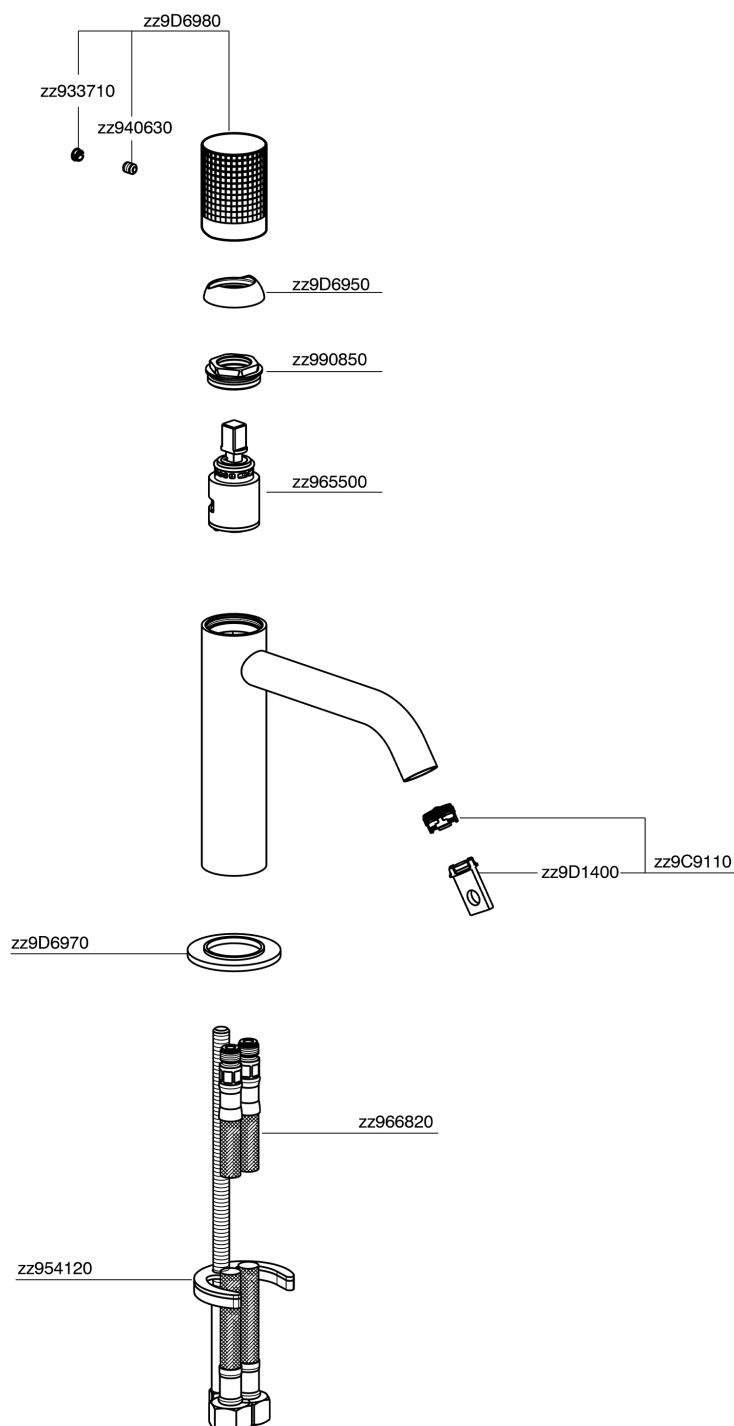

## Single lever 'large' washbasin mixer NUANCE X32\_X1000504

MODEL **X1000504**

Single lever 'large' washbasin mixer, without waste, G.3/8" stainless steel flexible hoses, Inox AISI 316L

### CHARACTERISTICS

Cartridge Spare Parts **ZZ96550000**

**25 mm Cartridge**

## Single lever 'large' washbasin mixer NUANCE X32\_X1000504

X1000504

<https://en.cisal.it/single-lever-large-washbasin-mixer-nuance-x32-x1000504>

2026-06-04