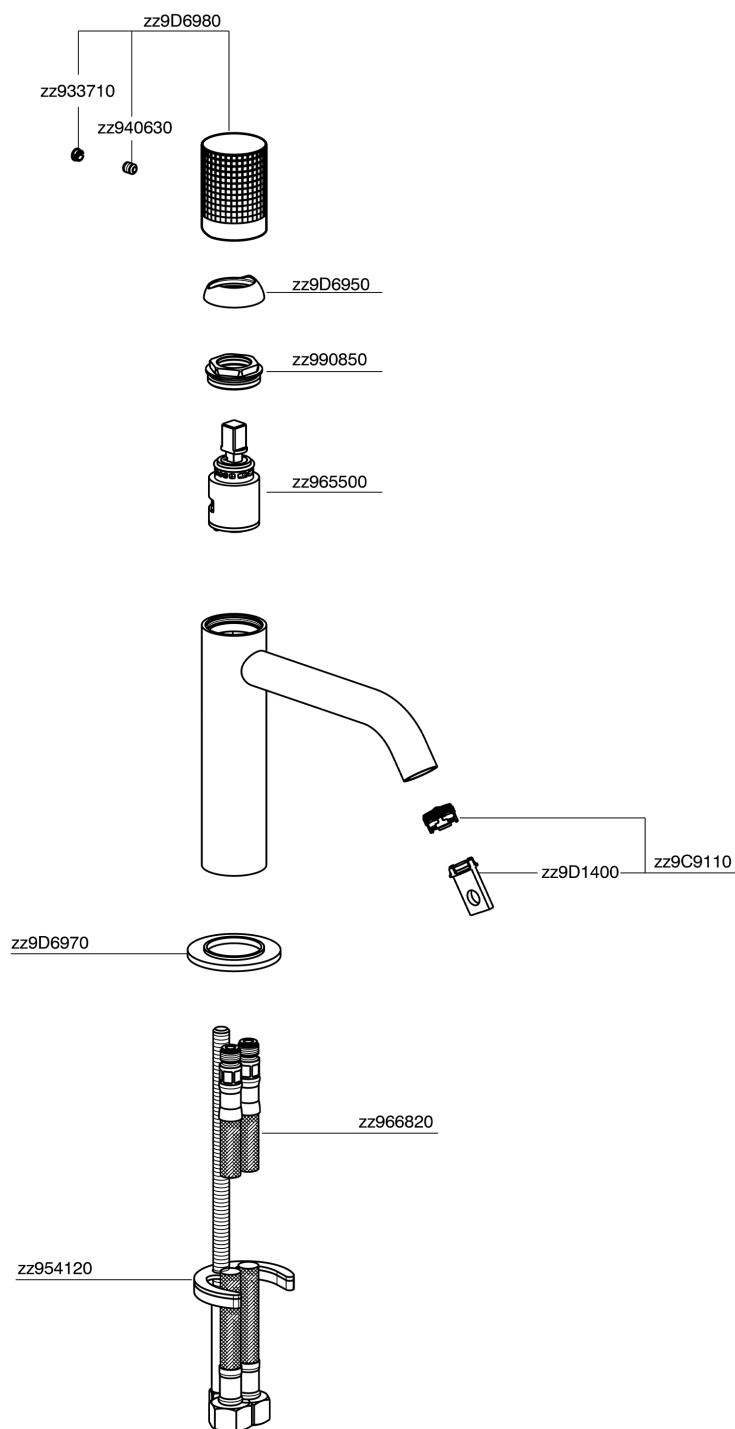

Single lever 'large' washbasin mixer NUANCE X32_X1000504

MODEL **X1000504**

Single lever 'large' washbasin mixer, without waste, G.3/8" stainless steel flexible hoses, Inox AISI 316L

AVAILABLE FINISHINGS

-  **D1** D1 Brushed Inox
-  **5H** 5H Dark Brass Brushed
-  **5L** 5L Brushed Black Titanium
-  **5N** 5N Brushed Rose Gold

CHARACTERISTICS

Cartridge Spare Parts **ZZ96550000**

25 mm Cartridge

Single lever 'large' washbasin mixer NUANCE X32_X1000504

X1000504

<https://en.cisal.it/single-lever-large-washbasin-mixer-nuance-x32-x1000504>

2026-05-15