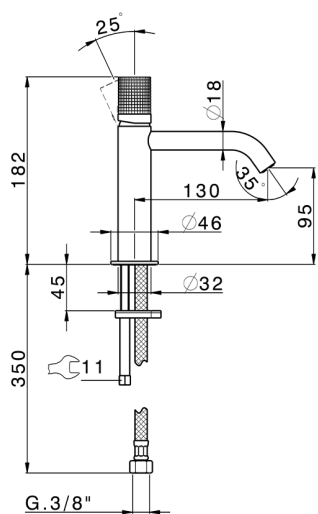

## Single lever 'large' washbasin mixer NUANCE X32\_X1000504

MODEL **X1000504**

Single lever 'large' washbasin mixer, without waste, G.3/8" stainless steel flexible hoses, Inox AISI 316L

### CHARACTERISTICS

Cartridge Spare Parts **ZZ96550000**

**25 mm Cartridge**

## Single lever 'large' washbasin mixer NUANCE X32\_X1000504

X1000504

<https://en.cisal.it/single-lever-large-washbasin-mixer-nuance-x32-x1000504>

2026-06-04