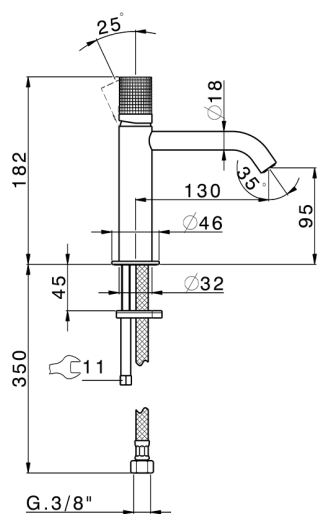

Single lever 'large' washbasin mixer NUANCE X32_X1000504

MODEL **X1000504**

Single lever 'large' washbasin mixer, without waste, G.3/8" stainless steel flexible hoses, Inox AISI 316L

AVAILABLE FINISHINGS

-  **D1** D1 Brushed Inox
-  **5H** 5H Dark Brass Brushed
-  **5L** 5L Brushed Black Titanium
-  **5N** 5N Brushed Rose Gold

CHARACTERISTICS

Cartridge Spare Parts **ZZ96550000**

25 mm Cartridge

Single lever 'large' washbasin mixer NUANCE X32_X1000504

X1000504

<https://en.cisal.it/single-lever-large-washbasin-mixer-nuance-x32-x1000504>

2026-06-26