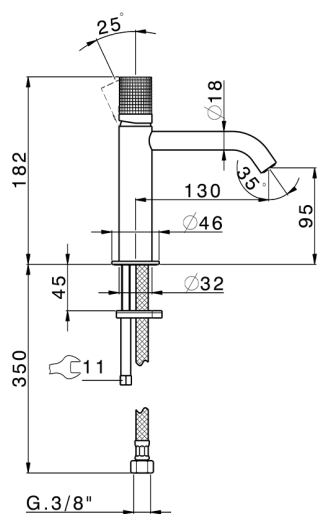

## Single lever 'large' washbasin mixer NUANCE X32\_X1000504

MODEL **X1000504**

Single lever 'large' washbasin mixer, without waste, G.3/8" stainless steel flexible hoses, Inox AISI 316L

### CHARACTERISTICS

Cartridge Spare Parts **ZZ96550000**

**25 mm Cartridge**

## Single lever 'large' washbasin mixer NUANCE X32\_X1000504

X1000504

<https://en.cisal.it/single-lever-large-washbasin-mixer-nuance-x32-x1000504>

2026-04-24