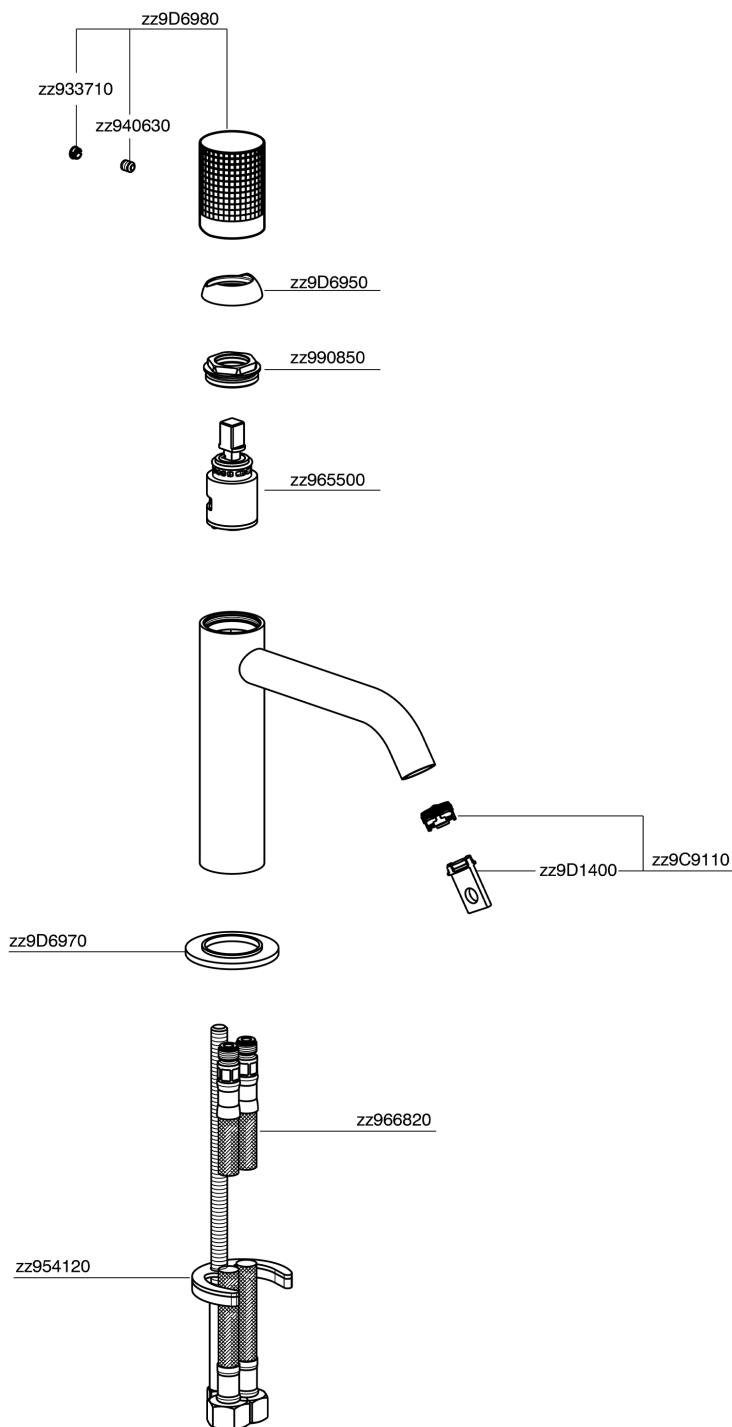

Single lever 'large' washbasin mixer NUANCE X32_X1000504

X1000504

<https://en.cisal.it/single-lever-large-washbasin-mixer-nuance-x32-x1000504>

2026-04-04