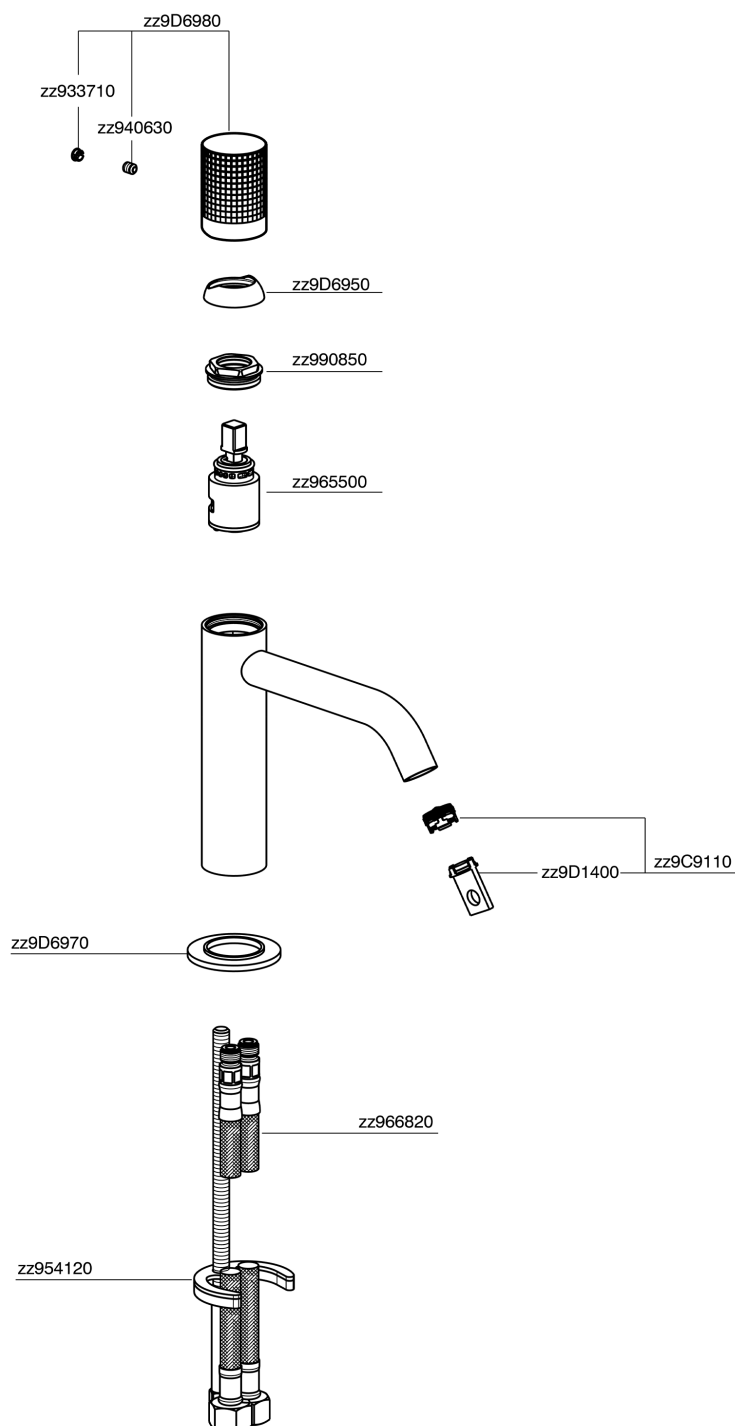

Single lever 'large' washbasin mixer NUANCE X32_X1000504

X1000504

<https://en.cisal.it/single-lever-large-washbasin-mixer-nuance-x32-x1000504>

2026-05-15