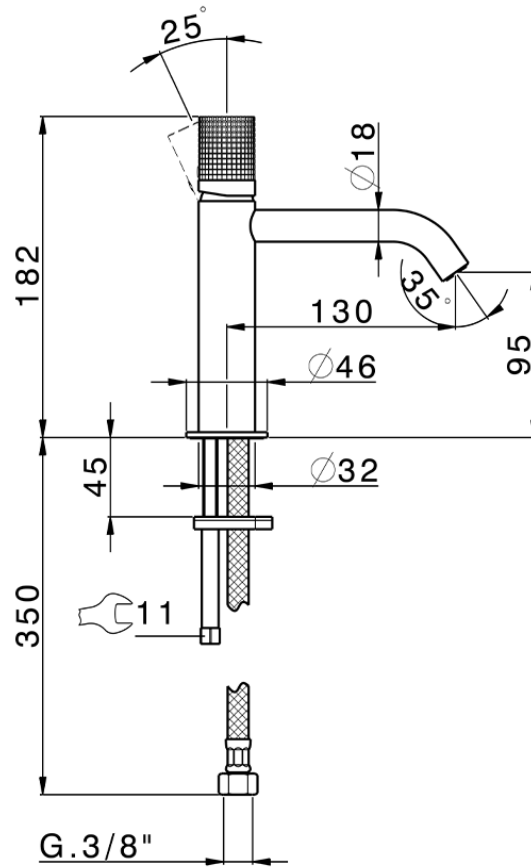

**Single lever 'large' washbasin mixer NUANCE X32\_X1000504**

X1000504

<https://en.cisal.it/single-lever-large-washbasin-mixer-nuance-x32-x1000504>

2026-05-15