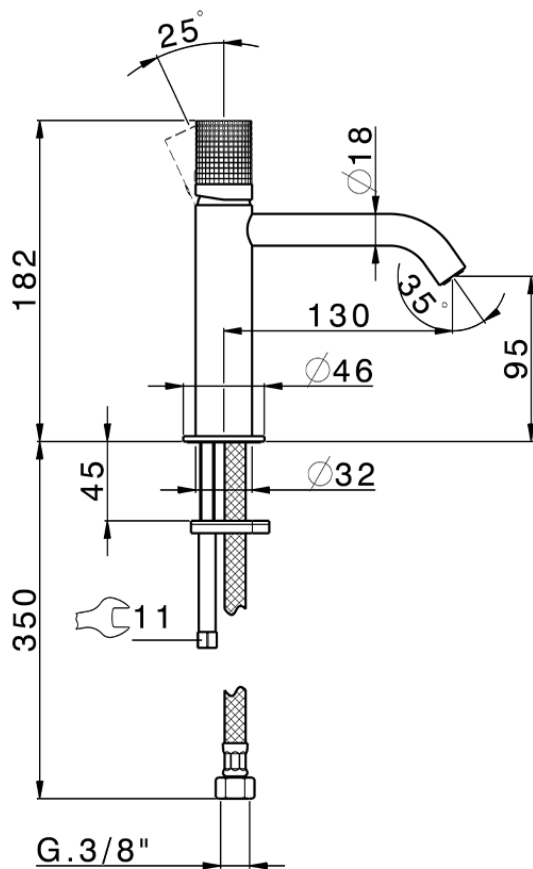

Single lever 'large' washbasin mixer NUANCE X32_X1000504

X1000504

<https://en.cisal.it/single-lever-large-washbasin-mixer-nuance-x32-x1000504>

2026-06-24