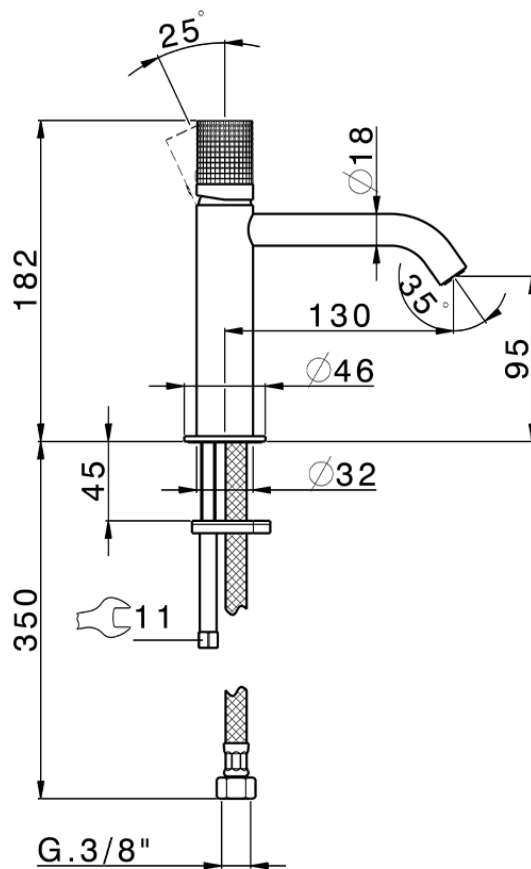

Single lever 'large' washbasin mixer NUANCE X32_X1000504

X1000504

<https://en.cisal.it/single-lever-large-washbasin-mixer-nuance-x32-x1000504>

2026-04-24