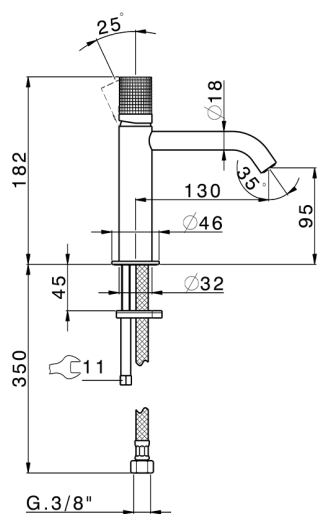

Single lever 'large' washbasin mixer NUANCE X32_X1000504

MODEL **X1000504**

Single lever 'large' washbasin mixer, without waste, G.3/8" stainless steel flexible hoses, Inox AISI 316L

AVAILABLE FINISHINGS

-  **D1** D1 Brushed Inox
-  **5H** 5H Dark Brass Brushed
-  **5L** 5L Brushed Black Titanium
-  **5N** 5N Brushed Rose Gold

CHARACTERISTICS

Cartridge Spare Parts **ZZ96550000**

25 mm Cartridge

Single lever 'large' washbasin mixer NUANCE X32_X1000504

X1000504

<https://en.cisal.it/single-lever-large-washbasin-mixer-nuance-x32-x1000504>

2026-06-25