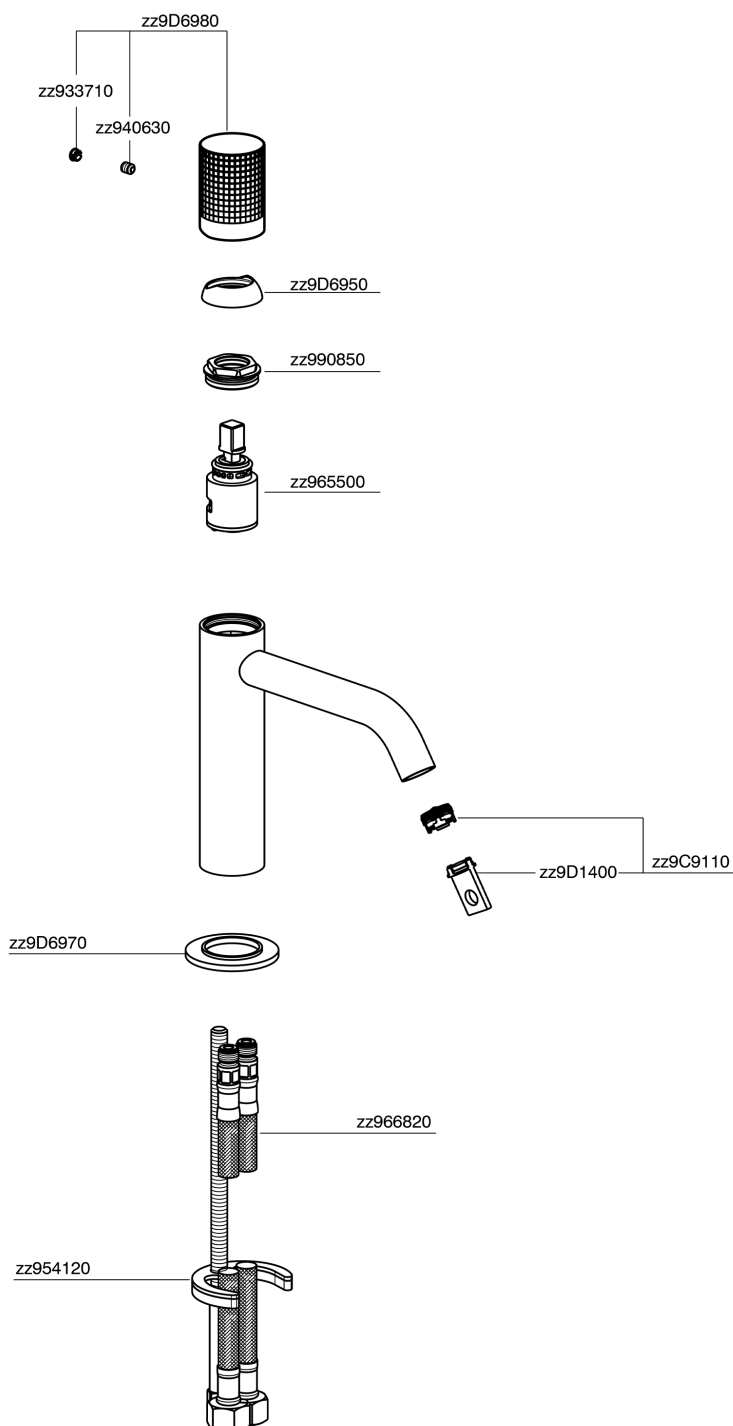

Single lever 'large' washbasin mixer NUANCE X32_X1000504

MODEL **X1000504**

Single lever 'large' washbasin mixer, without waste, G.3/8" stainless steel flexible hoses, Inox AISI 316L

AVAILABLE FINISHINGS

-  **D1** D1 Brushed Inox
-  **5H** 5H Dark Brass Brushed
-  **5L** 5L Brushed Black Titanium
-  **5N** 5N Brushed Rose Gold

CHARACTERISTICS

Cartridge Spare Parts **ZZ96550000**

25 mm Cartridge

Single lever 'large' washbasin mixer NUANCE X32_X1000504

X1000504

<https://en.cisal.it/single-lever-large-washbasin-mixer-nuance-x32-x1000504>

2026-06-25