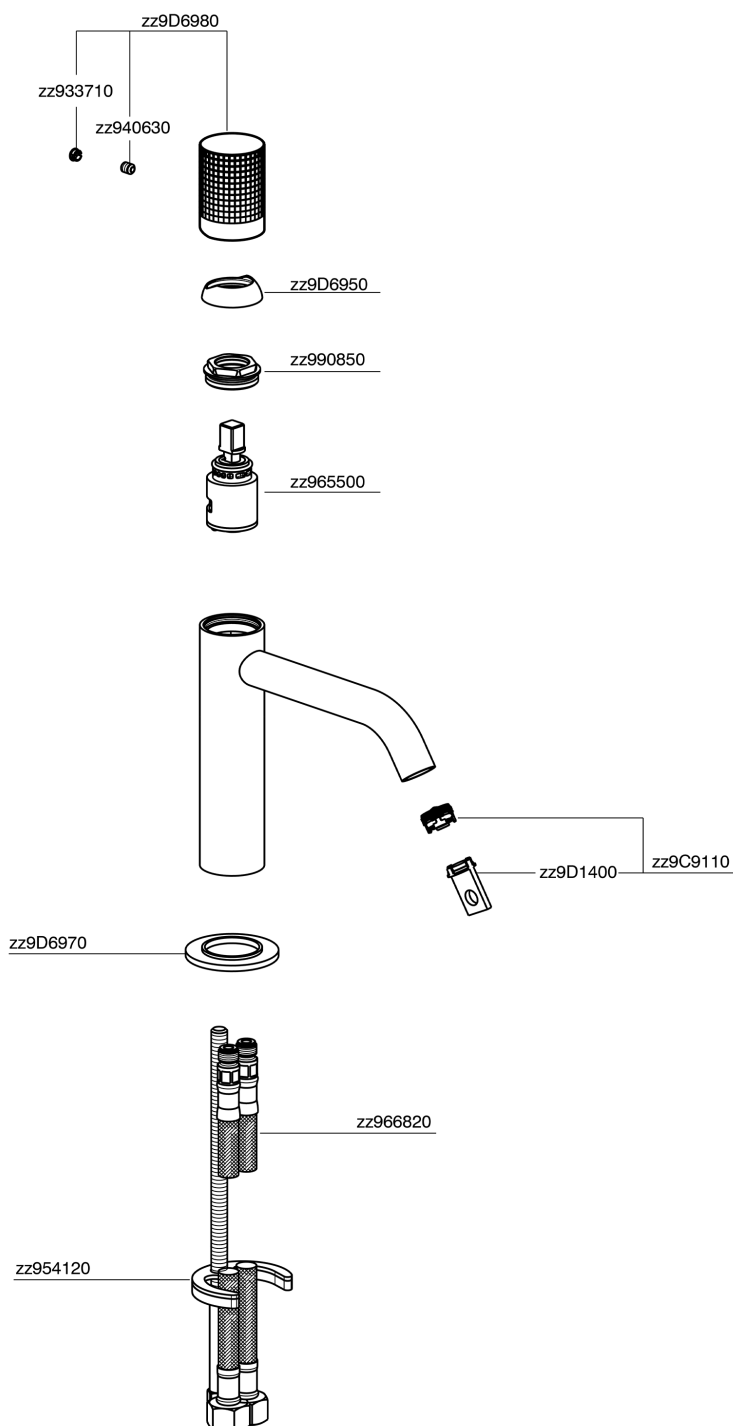

Single lever 'large' washbasin mixer NUANCE X32_X1000504

X1000504

<https://en.cisal.it/single-lever-large-washbasin-mixer-nuance-x32-x1000504>

2026-04-25