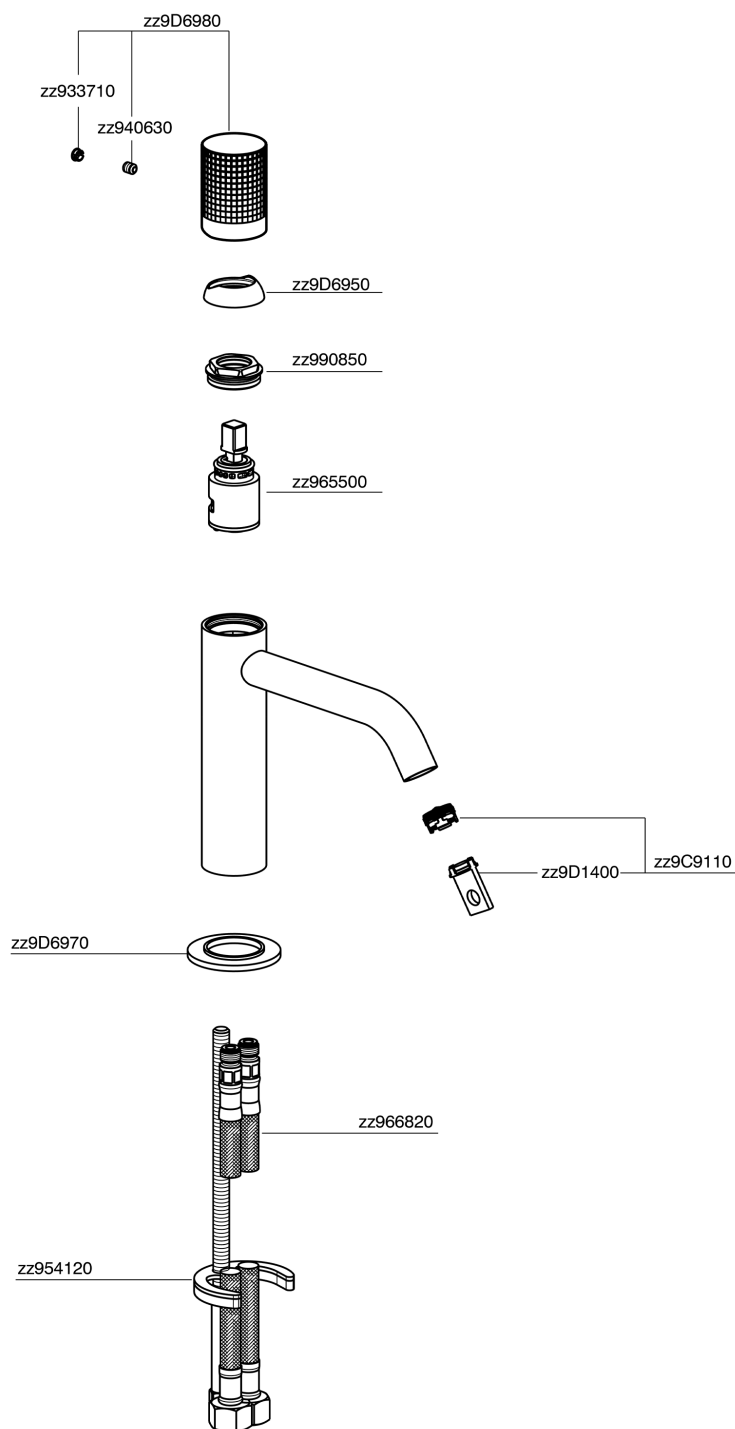

## Single lever 'large' washbasin mixer NUANCE X32\_X1000504

X1000504

<https://en.cisal.it/single-lever-large-washbasin-mixer-nuance-x32-x1000504>

2026-05-15