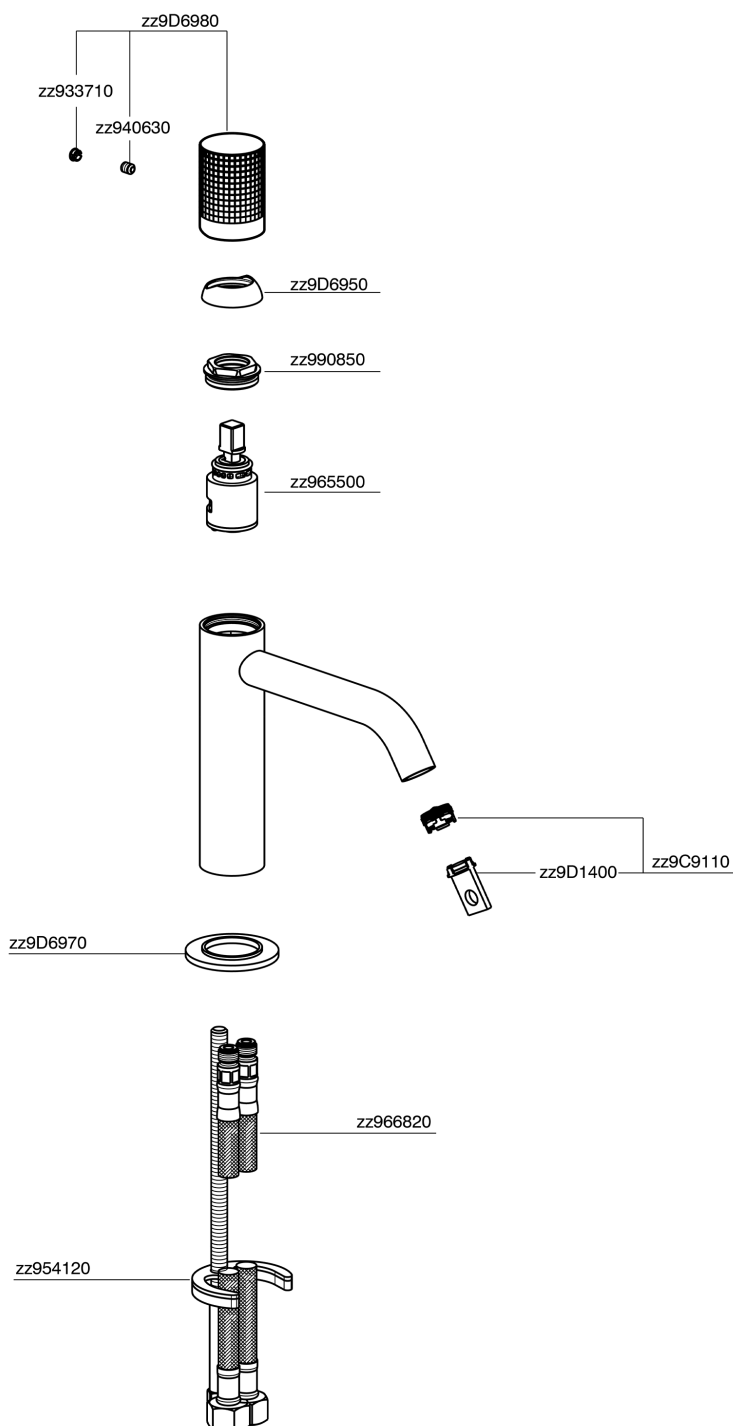

Single lever 'large' washbasin mixer NUANCE X32_X1000504

X1000504

<https://en.cisal.it/single-lever-large-washbasin-mixer-nuance-x32-x1000504>

2026-06-25