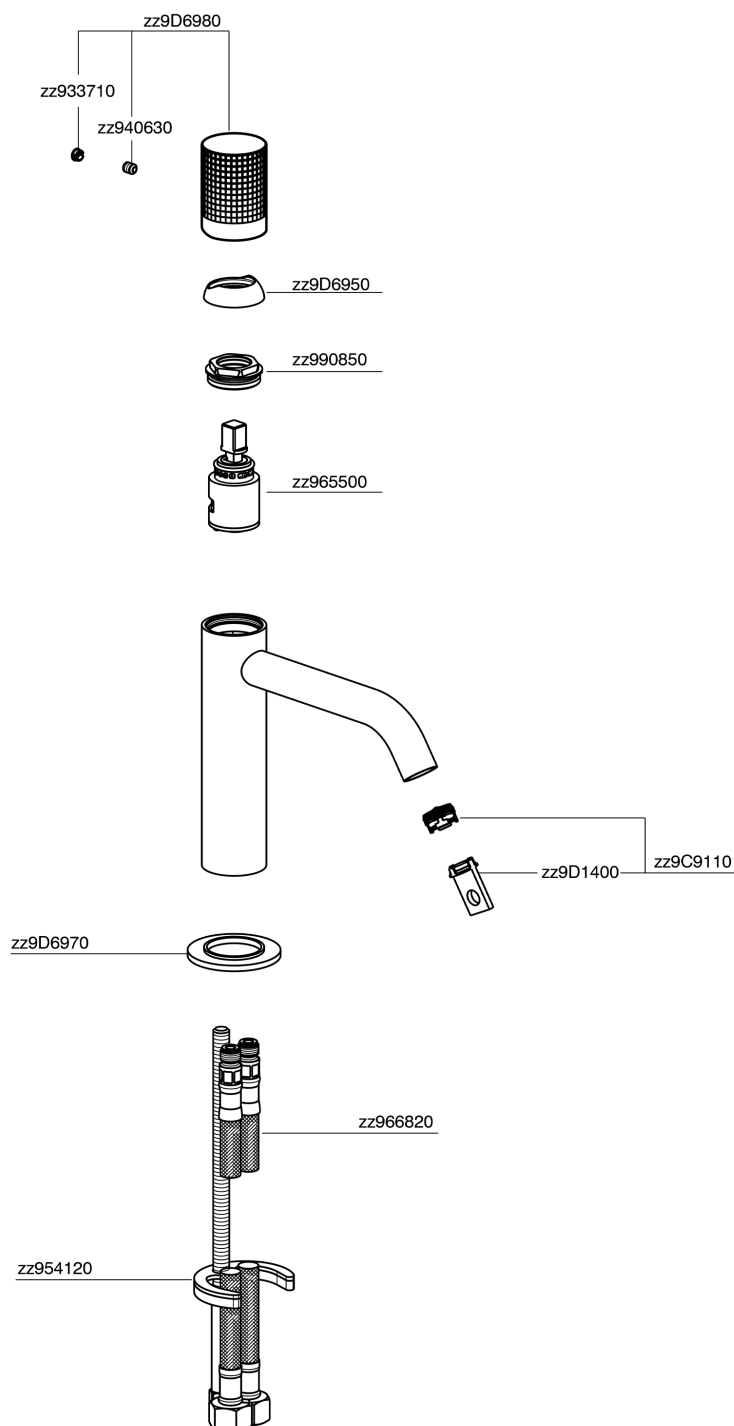

## Single lever 'large' washbasin mixer NUANCE X32\_X1000504

X1000504

<https://en.cisal.it/single-lever-large-washbasin-mixer-nuance-x32-x1000504>

2026-06-04