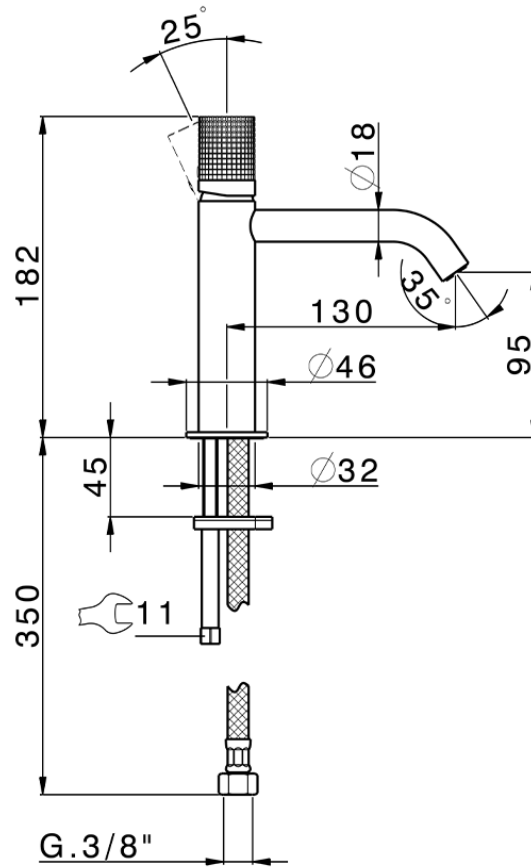

Single lever 'large' washbasin mixer NUANCE X32_X1000504

X1000504

<https://en.cisal.it/single-lever-large-washbasin-mixer-nuance-x32-x1000504>

2026-04-25