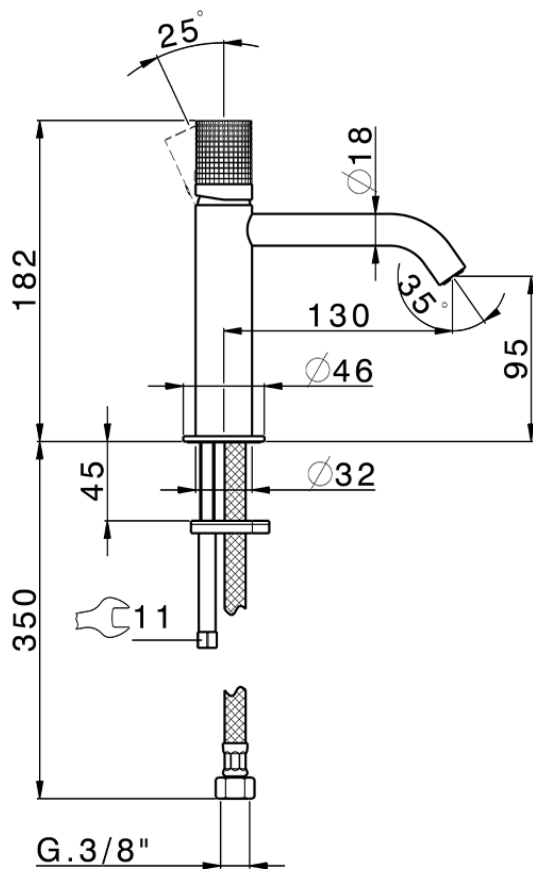

Single lever 'large' washbasin mixer NUANCE X32_X1000504

X1000504

<https://en.cisal.it/single-lever-large-washbasin-mixer-nuance-x32-x1000504>

2026-06-25