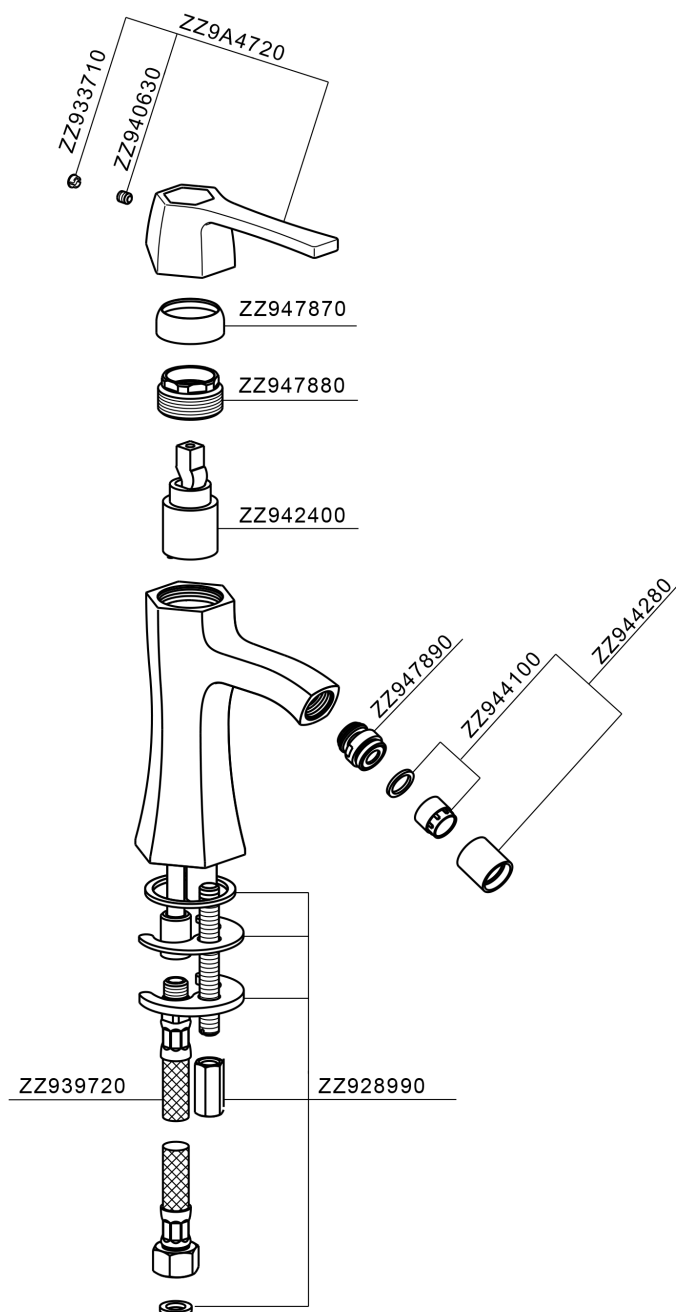

Single lever bidet mixer **CH000564**

MODEL **CH000564**

Single lever bidet mixer, without pop-up waste, G.3/8" stainless steel flexible hoses

AVAILABLE FINISHINGS

- 
6T 6T Chrome/Matt Black
- 
7C 7C Gold/Matt Black
- 
7D 7D Polished Nickel/Matt Black
- 
7E 7E Rose Gold/Matt Black

CHARACTERISTICS

Cartridge Spare Parts **ZZ94240000**

25 mm Cartridge

Single lever bidet mixer CHERIE_CH000564

CH000564

<https://en.cisal.it/single-lever-bidet-mixer-cherie-ch000564>

2024-12-22