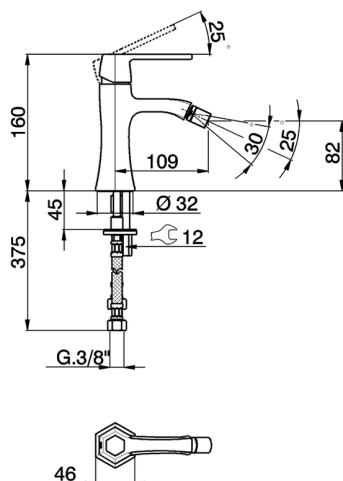

Single lever bidet mixer **CH000564**

MODEL **CH000564**

Single lever bidet mixer, without pop-up waste, G.3/8" stainless steel flexible hoses

AVAILABLE FINISHINGS

- 
6T 6T Chrome/Matt Black
- 
7C 7C Gold/Matt Black
- 
7D 7D Polished Nickel/Matt Black
- 
7E 7E Rose Gold/Matt Black

CHARACTERISTICS

Cartridge Spare Parts **ZZ94240000**

25 mm Cartridge

Single lever bidet mixer CHERIE_CH000564

CH000564

<https://en.cisal.it/single-lever-bidet-mixer-cherie-ch000564>

2024-12-22