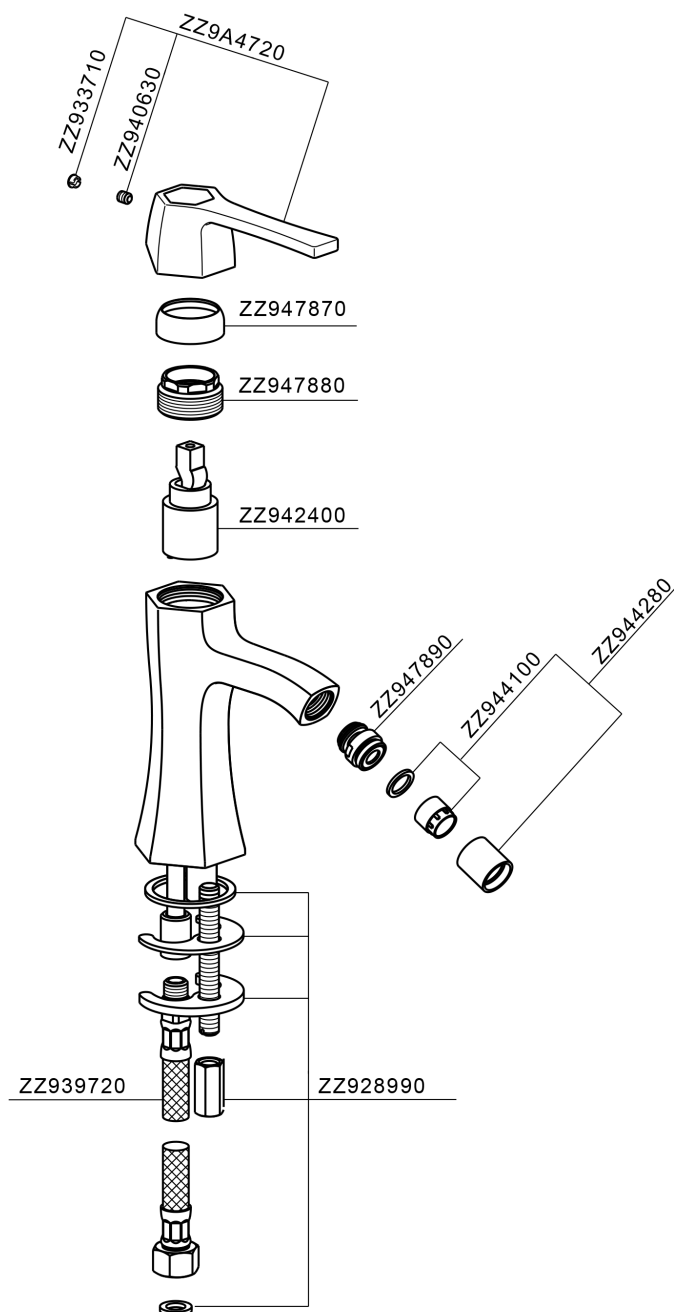

Single lever bidet mixer CHERIE_CH000564

CH000564

<https://en.cisal.it/single-lever-bidet-mixer-cherie-ch000564>

2024-12-22