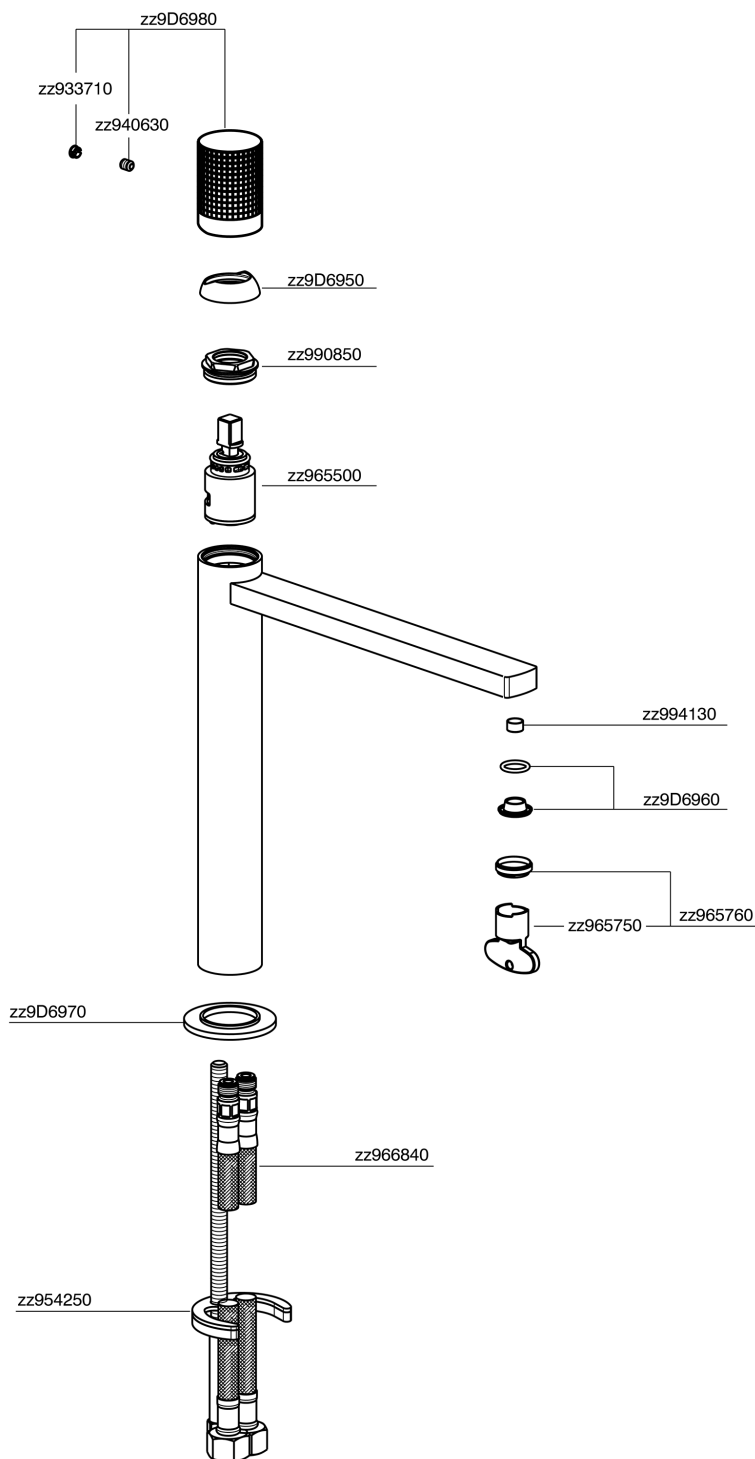

Single lever tall washbasin mixer NUANCE X32_X2003544

MODEL **X2003544**

Single lever tall washbasin mixer, without automatic pop up waste, G.3/8" Stainless Steel Flexible, Inox AISI 316L

AVAILABLE FINISHINGS

-  **5H** 5H Dark Brass Brushed
-  **5L** 5L Brushed Black Titanium
-  **5N** 5N Brushed Rose Gold
-  **D1** D1 Brushed Inox

CHARACTERISTICS

Cartridge Spare Parts **ZZ96550000**

25 mm Cartridge

Single lever tall washbasin mixer NUANCE X32_X2003544

X2003544

<https://en.cisal.it/single-lever-tall-washbasin-mixer-nuance-x32x2003544>

2024-09-19