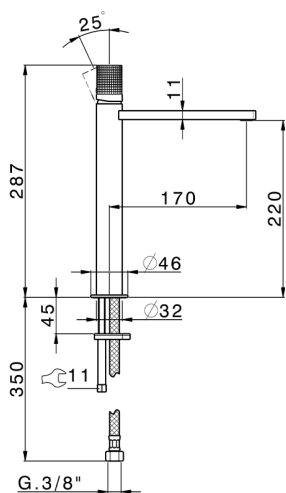

Single lever tall washbasin mixer NUANCE X32_X2003544

MODEL **X2003544**

Single lever tall washbasin mixer, without automatic pop up waste, G.3/8" Stainless Steel Flexible, Inox AISI 316L

AVAILABLE FINISHINGS

-  **5H** 5H Dark Brass Brushed
-  **5L** 5L Brushed Black Titanium
-  **5N** 5N Brushed Rose Gold
-  **D1** D1 Brushed Inox

CHARACTERISTICS

Cartridge Spare Parts **ZZ96550000**

25 mm Cartridge

Single lever tall washbasin mixer NUANCE X32_X2003544

X2003544

<https://en.cisal.it/single-lever-tall-washbasin-mixer-nuance-x32x2003544>

2024-09-19