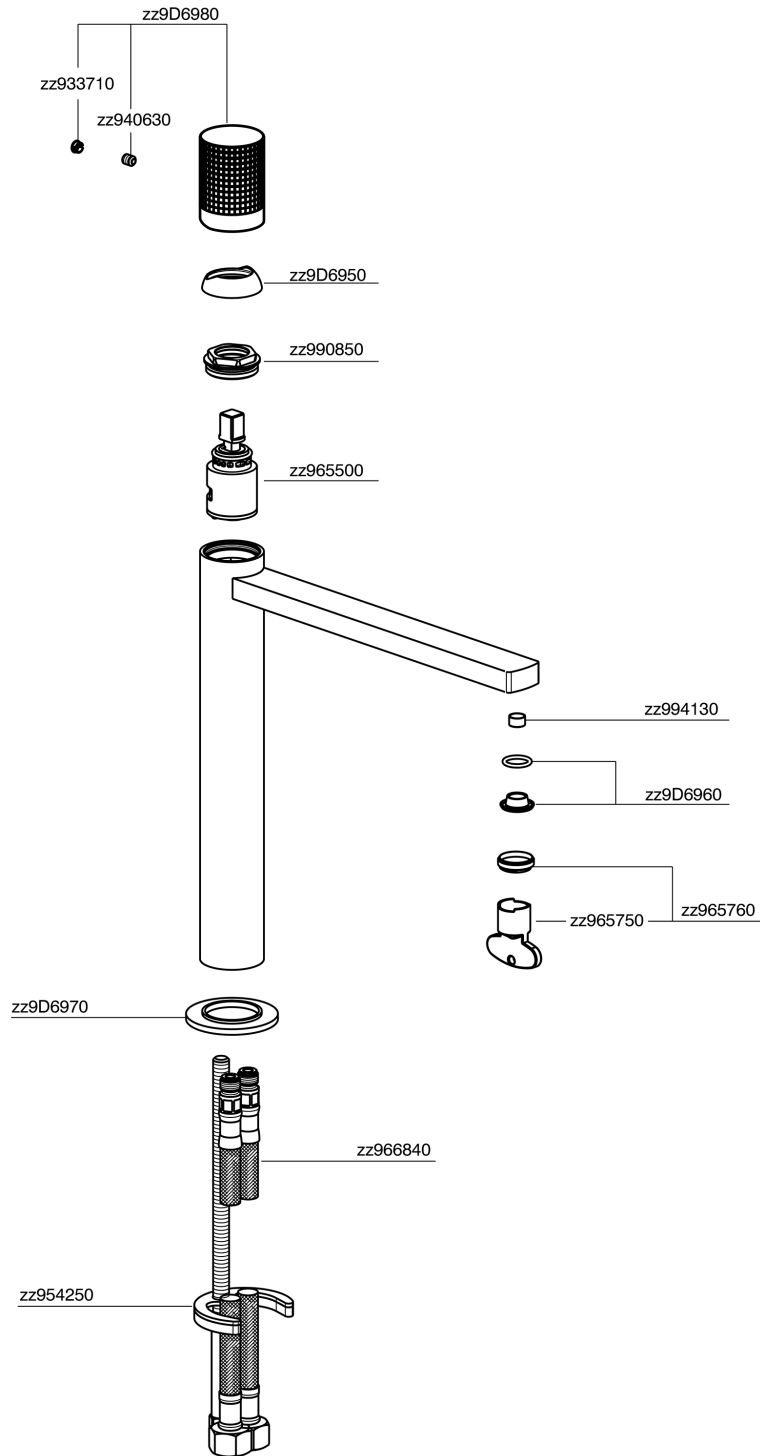

## Single lever tall washbasin mixer NUANCE X32\_X2003544

MODEL **X2003544**

Single lever tall washbasin mixer, without automatic pop up waste, G.3/8" Stainless Steel Flexible, Inox AISI 316L

### CHARACTERISTICS

Cartridge Spare Parts **ZZ96550000**

**25 mm Cartridge**

## Single lever tall washbasin mixer NUANCE X32\_X2003544

X2003544

<https://en.cisal.it/single-lever-tall-washbasin-mixer-nuance-x32x2003544>

2024-09-19