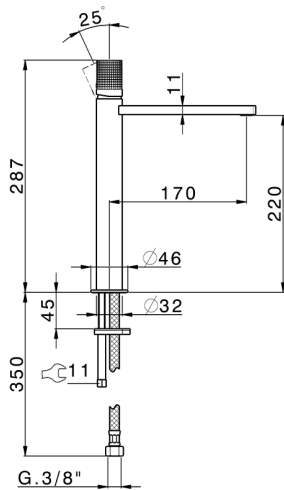

## Single lever tall washbasin mixer NUANCE X32\_X2003544

MODEL **X2003544**

Single lever tall washbasin mixer, without automatic pop up waste, G.3/8" Stainless Steel Flexible, Inox AISI 316L

### CHARACTERISTICS

Cartridge Spare Parts **ZZ96550000**

**25 mm Cartridge**

## Single lever tall washbasin mixer NUANCE X32\_X2003544

X2003544

<https://en.cisal.it/single-lever-tall-washbasin-mixer-nuance-x32x2003544>

2024-09-19