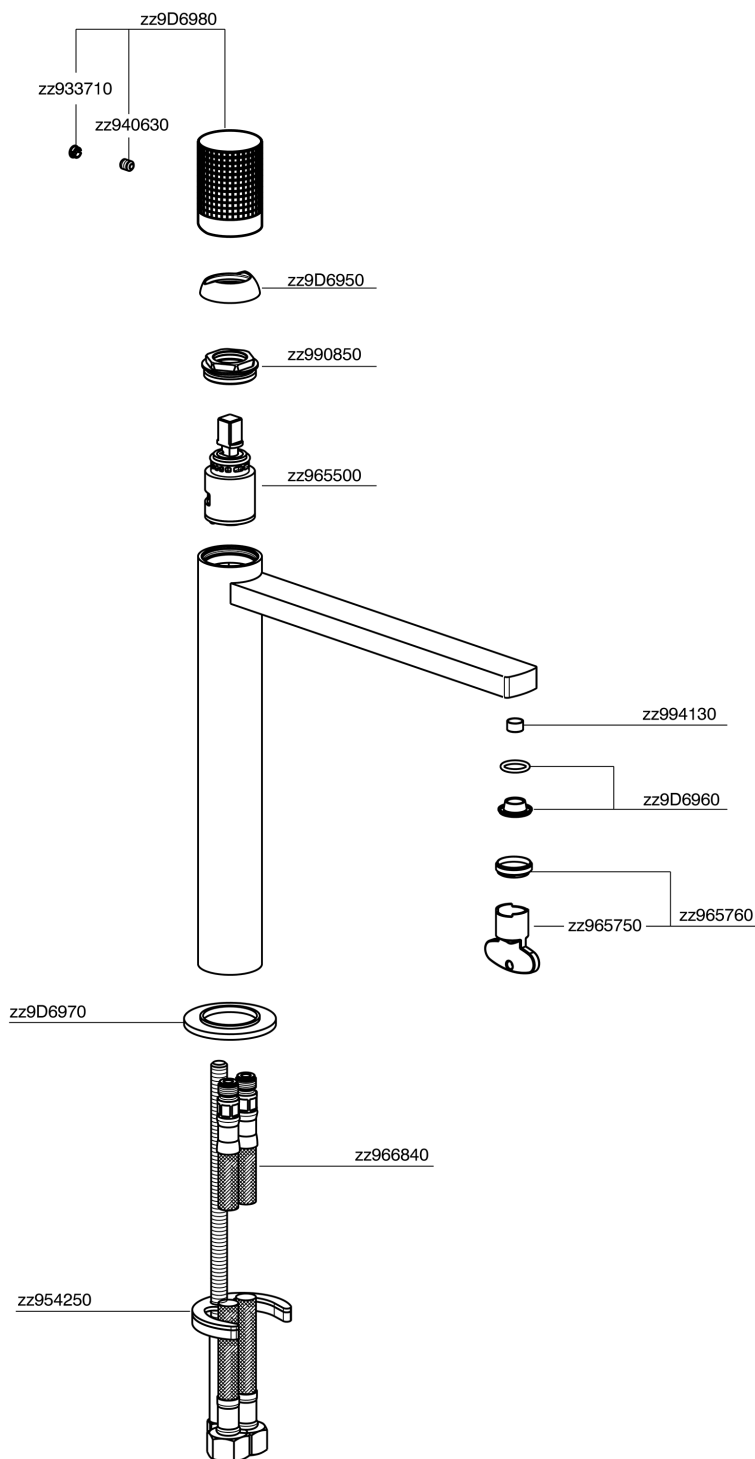

Single lever tall washbasin mixer NUANCE X32_X2003544

X2003544

<https://en.cisal.it/single-lever-tall-washbasin-mixer-nuance-x32x2003544>

2024-09-19