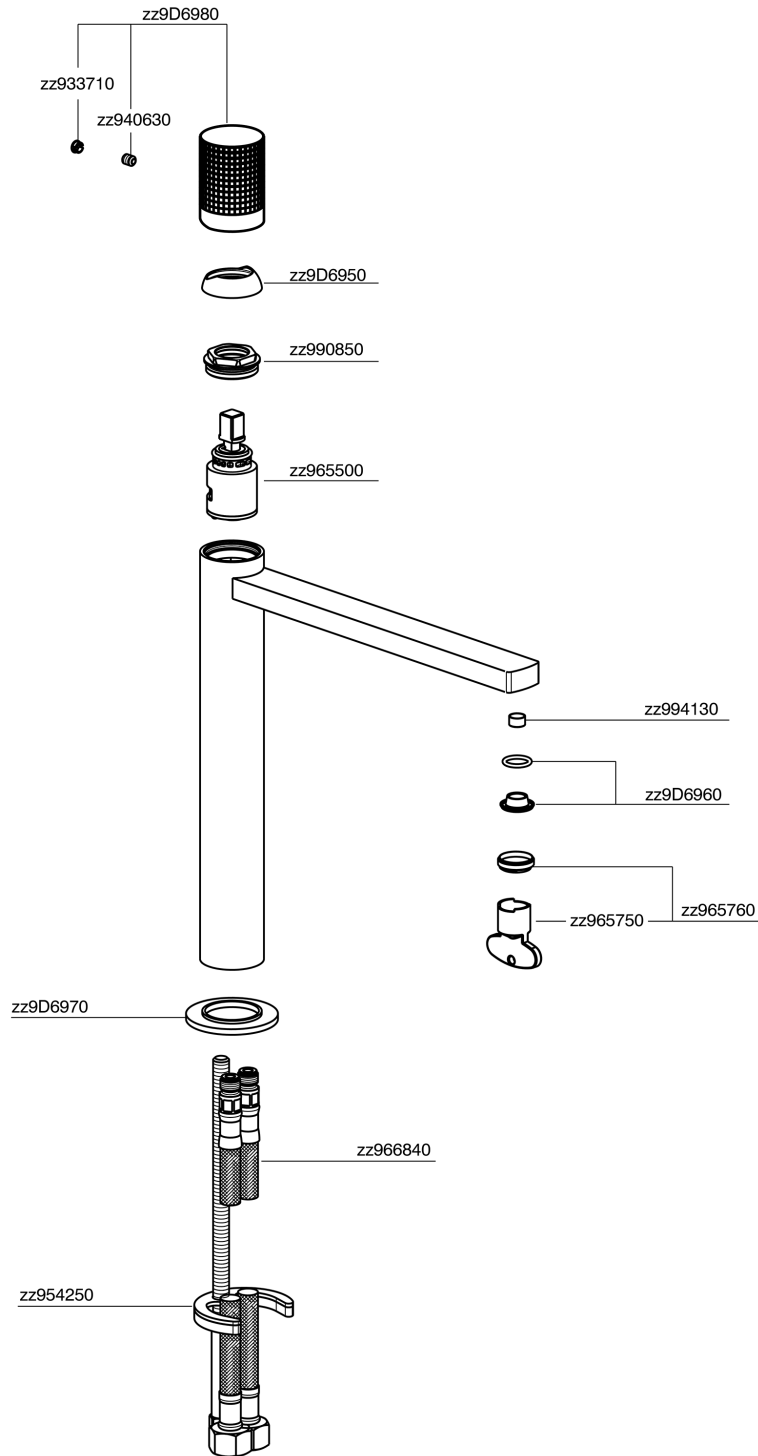

Single lever tall washbasin mixer NUANCE X32_X2003544

MODEL **X2003544**

Single lever tall washbasin mixer, without automatic pop up waste, G.3/8" Stainless Steel Flexible, Inox AISI 316L

AVAILABLE FINISHINGS

-  **5H** 5H Dark Brass Brushed
-  **5L** 5L Brushed Black Titanium
-  **5N** 5N Brushed Rose Gold
-  **D1** D1 Brushed Inox

CHARACTERISTICS

Cartridge Spare Parts **ZZ96550000**

25 mm Cartridge

Single lever tall washbasin mixer NUANCE X32_X2003544

X2003544

<https://en.cisal.it/single-lever-tall-washbasin-mixer-nuance-x32x2003544>

2024-09-19