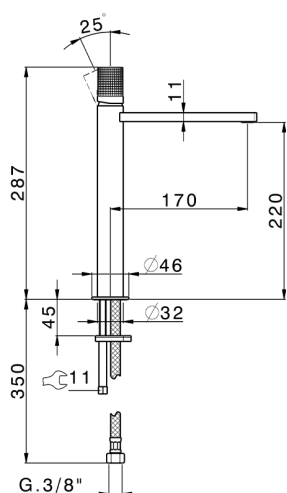

Single lever tall washbasin mixer NUANCE X32_X2003544

MODEL **X2003544**

Single lever tall washbasin mixer, without automatic pop up waste, G.3/8" Stainless Steel Flexible, Inox AISI 316L

AVAILABLE FINISHINGS

-  **5H** 5H Dark Brass Brushed
-  **5L** 5L Brushed Black Titanium
-  **5N** 5N Brushed Rose Gold
-  **D1** D1 Brushed Inox

CHARACTERISTICS

Cartridge Spare Parts **ZZ96550000**

25 mm Cartridge

Single lever tall washbasin mixer NUANCE X32_X2003544

X2003544

<https://en.cisal.it/single-lever-tall-washbasin-mixer-nuance-x32x2003544>

2024-09-19