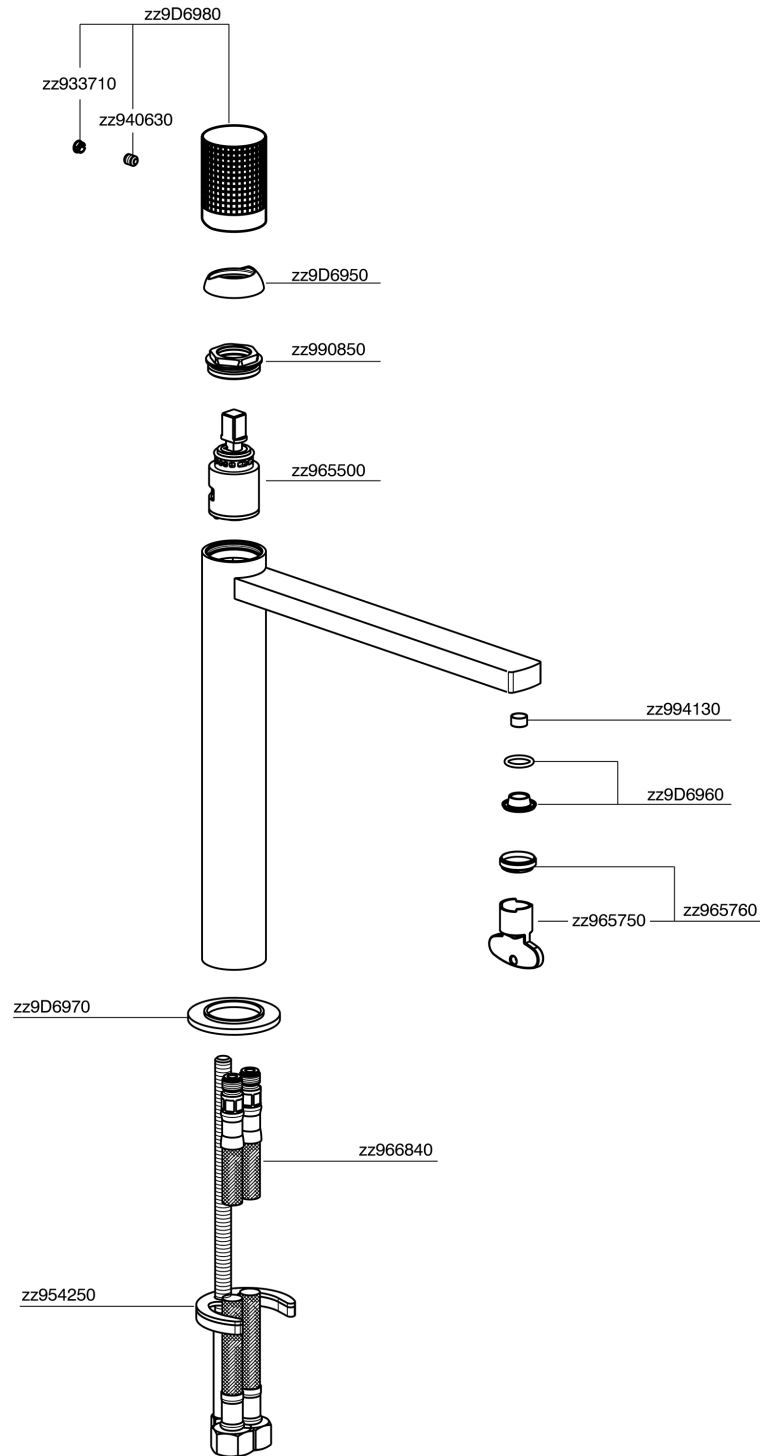

Single lever tall washbasin mixer NUANCE X32_X2003544

X2003544

<https://en.cisal.it/single-lever-tall-washbasin-mixer-nuance-x32x2003544>

2024-09-16