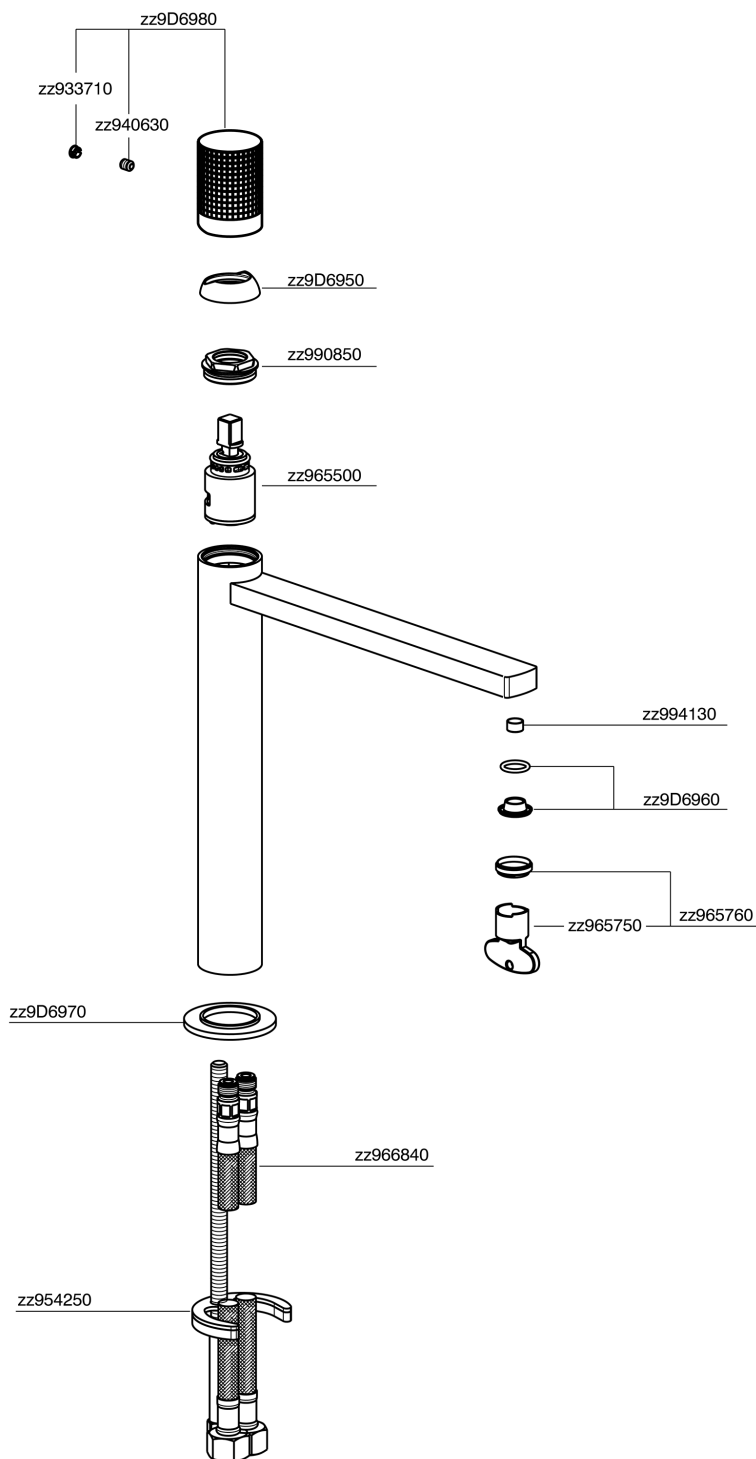

Single lever tall washbasin mixer NUANCE X32_X2003544

X2003544

<https://en.cisal.it/single-lever-tall-washbasin-mixer-nuance-x32x2003544>

2024-09-16