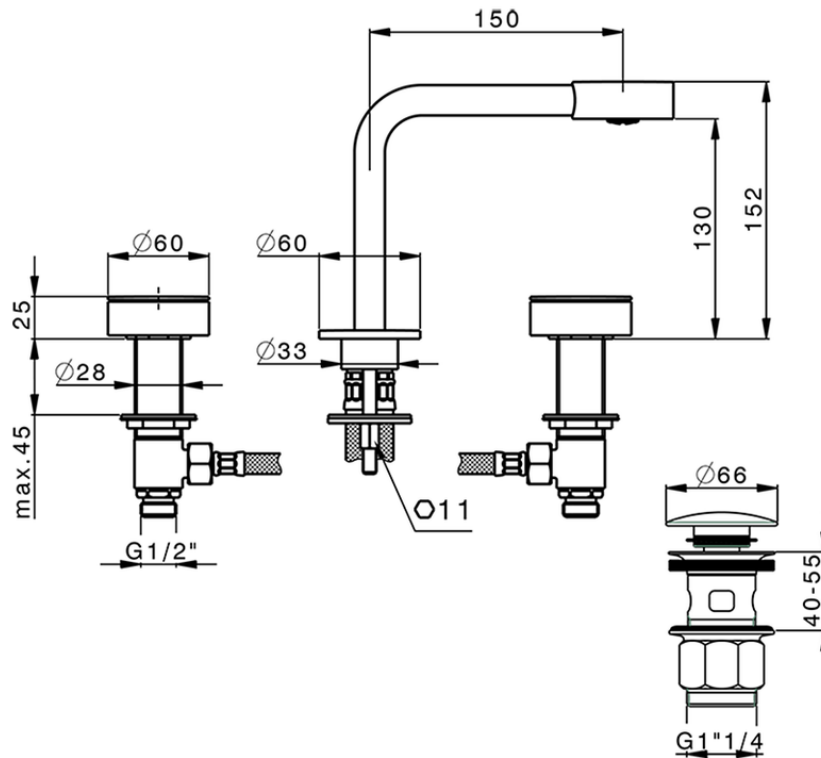

3 hole washbasin mixer SLIM_SM001020

SM001020

<https://en.cisal.it/3-hole-washbasin-mixer-slim-sm001020>

2026-03-17