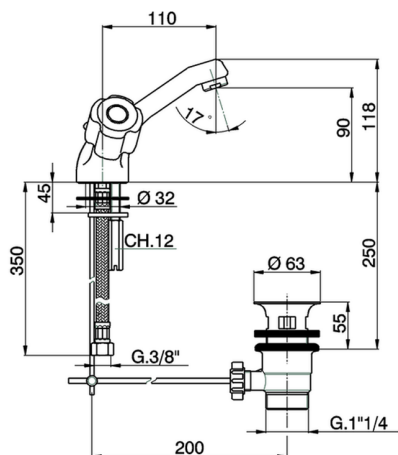

Washbasin mixer TR_TR000518

MODEL **TR000518**

Washbasin mixer, with automatic 1"1/4 automatic pop-up waste, G.3/8" stainless steel flexible hoses, without handles

AVAILABLE FINISHINGS

CHARACTERISTICS

2025-01-02