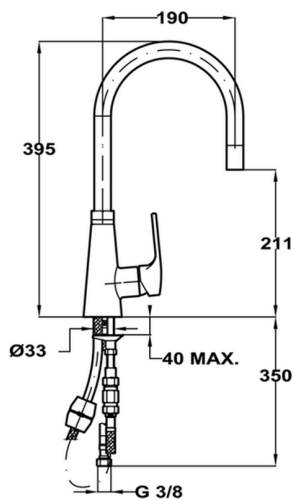

Single lever sink mixer with extrac.shower KITCHEN_LC000030

MODEL **LC000030**

Single lever sink mixer with extrac.shower,swivel spout

AVAILABLE FINISHINGS

CHARACTERISTICS

Cartridge Spare Parts **ZZ97179000**

35 mm Cartridge

2026-06-09