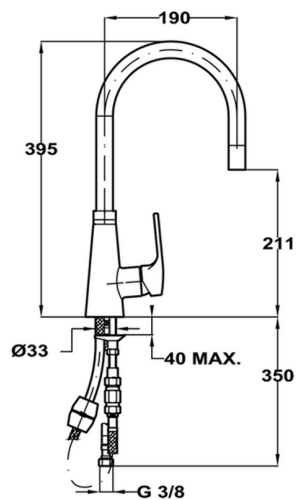

Single lever sink mixer with extrac.shower KITCHEN_LC000030

MODEL **LC000030**

Single lever sink mixer with extrac.shower,swivel spout

AVAILABLE FINISHINGS

21 21 Chrome

CHARACTERISTICS

Cartridge Spare Parts **ZZ97179000**

35 mm Cartridge

2026-06-13