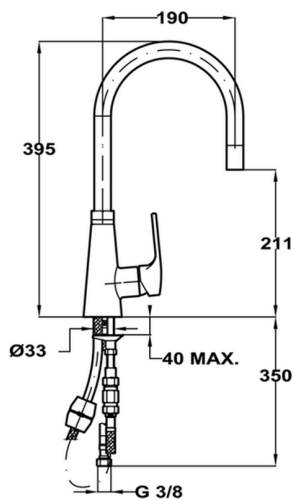

Single lever sink mixer with extrac.shower KITCHEN_LC000030

MODEL **LC000030**

Single lever sink mixer with extrac.shower,swivel spout

AVAILABLE FINISHINGS

CHARACTERISTICS

Cartridge Spare Parts **ZZ97179000**

35 mm Cartridge

2026-04-29