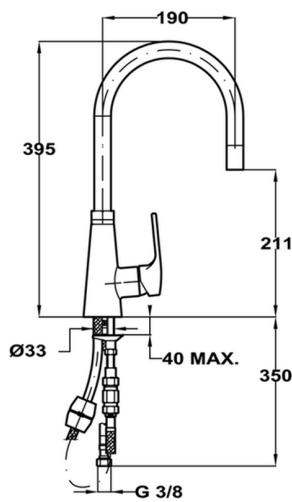

## Single lever sink mixer with extrac.shower KITCHEN\_LC000030

MODEL **LC000030**

Single lever sink mixer with extrac.shower,swivel spout

AVAILABLE FINISHINGS

**21** 21 Chrome

CHARACTERISTICS

Cartridge Spare Parts **ZZ97179000**

**35 mm Cartridge**

2026-05-19