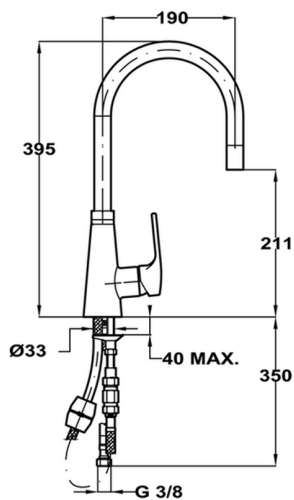

Single lever sink mixer with extrac.shower KITCHEN_LC000030

MODEL **LC000030**

Single lever sink mixer with extrac.shower,swivel spout

AVAILABLE FINISHINGS

21 21 Chrome

CHARACTERISTICS

Cartridge Spare Parts **ZZ97179000**

35 mm Cartridge

2026-04-28