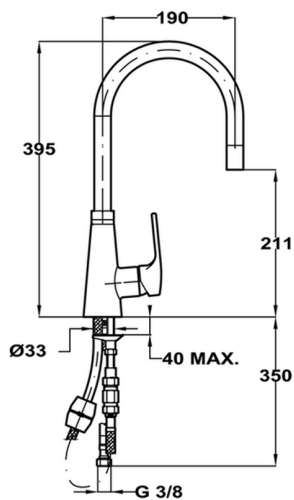

Single lever sink mixer with extrac.shower KITCHEN_LC000030

MODEL **LC000030**

Single lever sink mixer with extrac.shower,swivel spout

AVAILABLE FINISHINGS

21 21 Chrome

CHARACTERISTICS

Cartridge Spare Parts **ZZ97179000**

35 mm Cartridge

2026-04-08