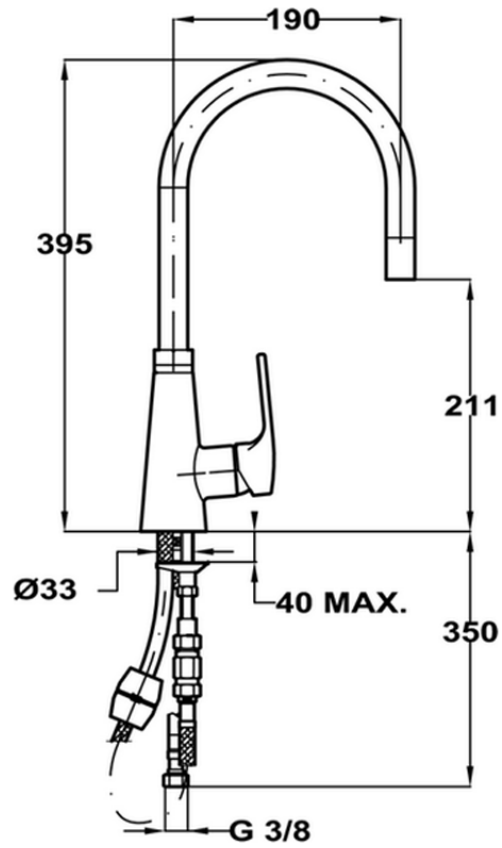

## Single lever sink mixer with extrac.shower KITCHEN\_LC000030

LC000030

<https://en.cisal.it/single-lever-sink-mixer-with-extrac-shower-kitchen-lc000030>

2026-04-08