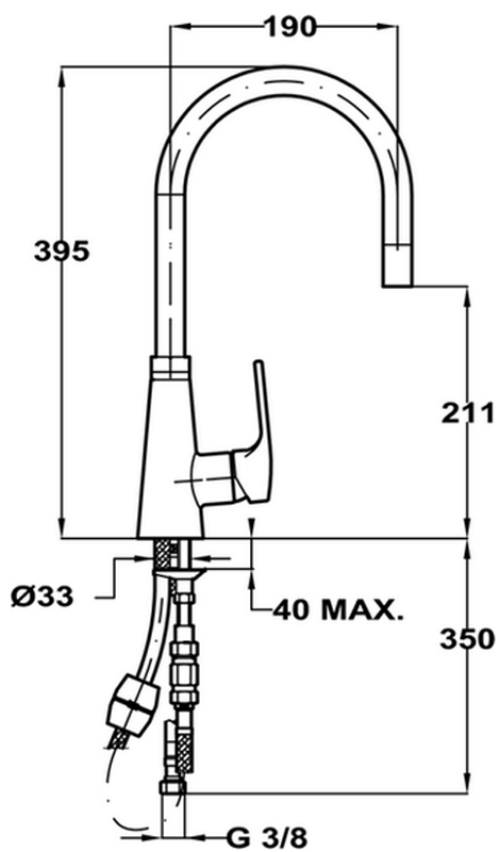

Single lever sink mixer with extrac.shower KITCHEN_LC000030

LC000030

<https://en.cisal.it/single-lever-sink-mixer-with-extrac-shower-kitchen-lc000030>

2026-06-13