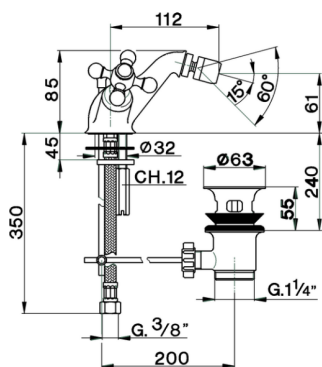

Bidet mixer ARCANA CERAMIC_AC000550

MODEL **AC000550**

Bidet mixer, with automatic 1"1/4 automatic pop-up waste, G.3/8" stainless steel flexible hoses

AVAILABLE FINISHINGS

-  **21** 21 Chrome
-  **24** 24 Gold
-  **26** 26 Old Copper
-  **27** 27 Old Bronze
-  **2A** 2A Satin Brushed Nickel
-  **74** 74 Chrome/Gold