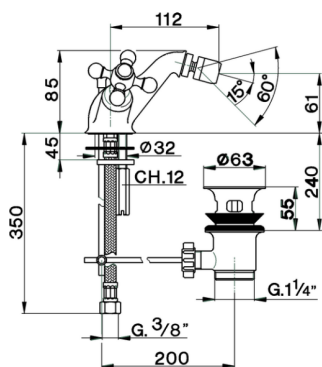

Bidet mixer ARCANA CERAMIC_AC000550

MODEL **AC000550**

Bidet mixer, with automatic 1"1/4 automatic pop-up waste, G.3/8" stainless steel flexible hoses

AVAILABLE FINISHINGS

-  **21** 21 Chrome
-  **24** 24 Gold
-  **26** 26 Old Copper
-  **27** 27 Old Bronze
-  **2A** 2A Satin Brushed Nickel
-  **74** 74 Chrome/Gold

CHARACTERISTICS

Bidet mixer ARCANA CERAMIC_AC000550

cisal

AC 00055

- Monoforo bidet
- Single hole bidet mixer
- Einloch-Bidetbatterie
- Mélangeur monotrou bidet

bar	PORTATA BOCCA DI EROGAZIONE * SPOUT FLOW RATE DURCHFLOSS WANNENEINLAUF DEBIT BEC DEVERSEUR l/min.
0.5	6
1	8.5
2	11.5
3	14
4	16.5
5	18.5