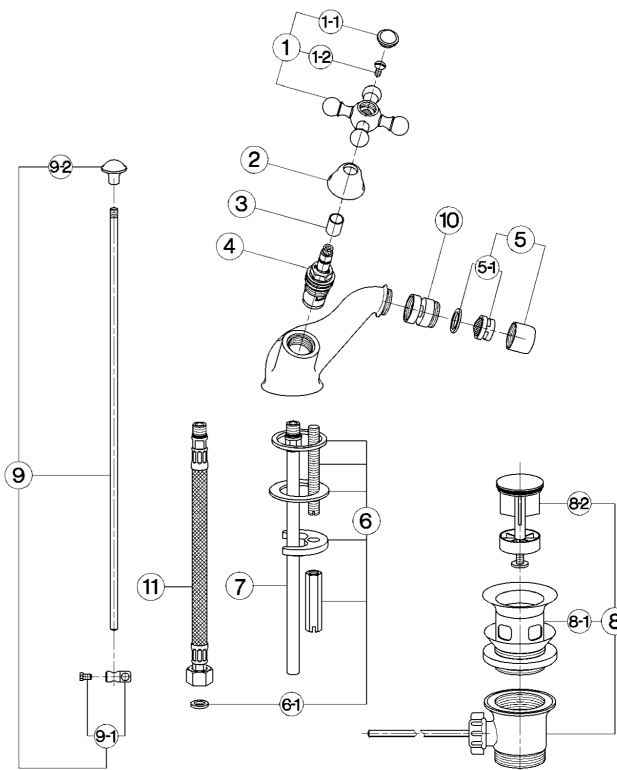

NR.	DESCRIZIONE DESCRIPTION BESCHREIBUNG DESCRIPTION	N. CODICE CODE NO. WERKSNR. NR. CODE	NR.	DESCRIZIONE DESCRIPTION BESCHREIBUNG DESCRIPTION	N. CODICE CODE NO. WERKSNR. NR. CODE	NR.	DESCRIZIONE DESCRIPTION BESCHREIBUNG DESCRIPTION	N. CODICE CODE NO. WERKSNR. NR. CODE
1	Maniglia "AR" con vite e placchetta Handle with screw and plate "AR" Griff "AR" mit Schraube und Abdeckplatte Croisillon avec vis et plaque "AR"	ZZ 90307 0	6-1	Guarnizione fibra 3/8" Gasket rubber 3/8" Fiberdichtung 3/8" Joint en fibre 3/8"	ZZ 92696 0	11	Flessibile M.11x1 3/8" F L.365 Flex M.11x1 3/8" L.365 Anschlussschlauch M.11x1 3/8" L.365 Flex M.11x1 3/8" L.365	ZZ 92842 0
1-1	Placchetta a vite maniglia "AR" Cap for handle "AR" Abdeckplatte "AR" Griff Plaque cache - vis crois. "AR"	ZZ 92617 0	7	Tubetto monoforo "SU" con O.R. Tube with O.R. "SU" Anschlussrohr mit O.R. "SU" Tube "SU" avec O.R.	ZZ 92838 0			
1-2	Vite M.4,5x10 lb. tc. zigrinata Screw M.4,5x10 Schraube M.4,5x10 Vis M.4,5x10	ZZ 92609 0	8	Scarico automatico 1" 1/4 sabbiaio Pop-up waste 1" 1/4 Ablaufgarnitur 1" 1/4 Vidage automat. 1"1/4	ZZ 92754 0			
2	Cappuccio coprivite Ø32 H.21 "AC" Escutcheon Ø32 H.21 "AC" headvalve Abdeckplatte Ø32 H.21 "AC" Rosace couvre-tête Ø32 H.21 "AC"	ZZ 92652 0	8-1	Piletta per scarico automatico 1" 1/4 Waste for bath drain 1" 1/4 Ablauf 1/4Ablaufgarnitur 1" 1/4 Crepine pour vidage 1"1/4	ZZ 92924 0			
3	Tubetto copriasta "AR" H.15,5 Sliding cover tube "AR" H.15,5 Abdeckplatte Oberteil "AR" H.15,5 Tube couvre-tête "AR" H.15,5	ZZ 92619 0	8-2	Tappo completo scarico automatico 1" 1/4 Plug for pop-up waste 1" 1/4 Stopfen 1/4Ablaufgarnitur 1" 1/4 Bonde - vidage 1"1/4	ZZ 92925 0			
4	Vilone ceramico DX per monofori e gruppi "AC" Ceramic headvalve 1/2" right "AC" -short Keramikkoberteil 1/2"-rechts "AC" -kurz Tête céramique 1/2" droite "AC" - courte	ZZ 92858 0	9	Astina scarico completa Ø6 Rod Ø6 Zugstange Ø6 Tige Ø6	ZZ 92759 0			
5	Aeratore M.22x1 IA Mousseur M.22x1 IA Perlator M.22x1 IA Mousseur M.22x1 IA	ZZ 92835 0	9-1	Morsetto astina scarico automatico Ø6,2 Connection for pop-up rod Ø6,2 Gelenkstueck 1/4Zugstange Ø6,2 Jonction x tige vidage Ø6,2	ZZ 92622 0			
5-1	Cartuccia per aeratore M. 22x1 Mousseur cartridge M.22x1 Kart./Perlator M.22x1 Cartouche x mousseur M.22x1	ZZ 92708 0	9-2	Pomolo per scarico automatico "AR" Knob for pop-up rod "AR" Zugknopf 1/4Ablaufgarnitur "AR" Pommeau - tige "AR"	ZZ 92624 0			
6	Set installazione monocomando monoforo Installation set single hole Belesigungsset Set installation	ZZ 92851 0	10	Snodo per bidet M.22x1 Joint for bidet M.22x1 Gelenkstueck 1/4Bidet M.22x1 Rotule pour bidet M.22x1	ZZ 92780 0			

AC.8

AC000550

<https://en.cisal.it/bidet-mixer-arcana-ceramic-ac000550>

2026-04-30