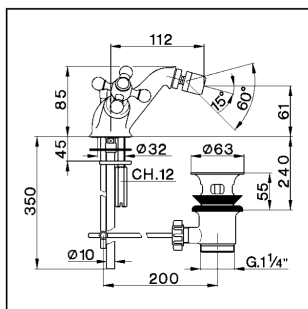

Bidet mixer ARCANA CERAMIC_AC000550

MODEL **AC000550**

Bidet mixer, with automatic 1"1/4 automatic pop-up waste, G.3/8" stainless steel flexible hoses

AVAILABLE FINISHINGS

-  **21** 21 Chrome
-  **24** 24 Gold
-  **26** 26 Old Copper
-  **27** 27 Old Bronze
-  **2A** 2A Satin Brushed Nickel
-  **74** 74 Chrome/Gold

CHARACTERISTICS

Bidet mixer ARCANA CERAMIC_AC000550

cisal

AC 00055

- Monoforo bidet
- Single hole bidet mixer
- Einloch-Bidetbatterie
- Mélangeur monotrou bidet

bar	PORTATA BOCCA DI EROGAZIONE * SPOUT FLOW RATE DURCHFLOSS WANNENEINLAUF DEBIT BEC DEVERSEUR l/min.
0.5	6
1	8.5
2	11.5
3	14
4	16.5
5	18.5