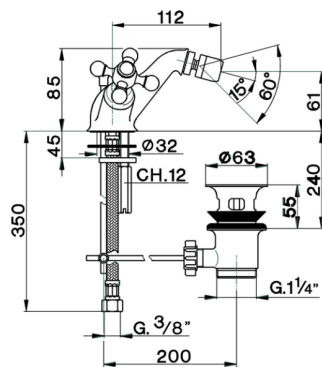

Bidet mixer ARCANA CERAMIC_AC000550

MODEL **AC000550**

Bidet mixer, with automatic 1"1/4 automatic pop-up waste, G.3/8" stainless steel flexible hoses

AVAILABLE FINISHINGS

-  **21** 21 Chrome
-  **24** 24 Gold
-  **26** 26 Old Copper
-  **27** 27 Old Bronze
-  **2A** 2A Satin Brushed Nickel
-  **74** 74 Chrome/Gold

CHARACTERISTICS

Bidet mixer ARCANA CERAMIC_AC000550

cisal

AC 00055

- Monoforo bidet
- Single hole bidet mixer
- Einloch-Bidetbatterie
- Mélangeur monotrou bidet

bar	PORTATA BOCCA DI EROGAZIONE * SPOUT FLOW RATE DURCHFLOSS WANNENEINLAUF DEBIT BEC DEVERSEUR l/min.
0.5	6
1	8.5
2	11.5
3	14
4	16.5
5	18.5