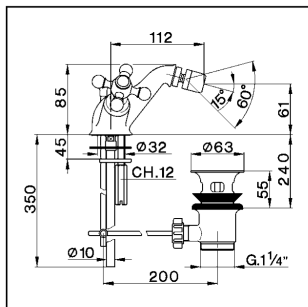

Bidet mixer ARCANA CERAMIC_AC000550

MODEL **AC000550**

Bidet mixer, with automatic 1"1/4 automatic pop-up waste, G.3/8" stainless steel flexible hoses

AVAILABLE FINISHINGS

-  **21** 21 Chrome
-  **24** 24 Gold
-  **26** 26 Old Copper
-  **27** 27 Old Bronze
-  **2A** 2A Satin Brushed Nickel
-  **74** 74 Chrome/Gold

CHARACTERISTICS

Bidet mixer ARCANA CERAMIC_AC000550

cisal

AC 00055

- Monoforo bidet
- Single hole bidet mixer
- Einloch-Bidetbatterie
- Mélangeur monotrou bidet

bar	PORTATA BOCCA DI EROGAZIONE * SPOUT FLOW RATE DURCHFLOSS WANNENEINLAUF DEBIT BEC DEVERSEUR l/min.
0.5	6
1	8.5
2	11.5
3	14
4	16.5
5	18.5