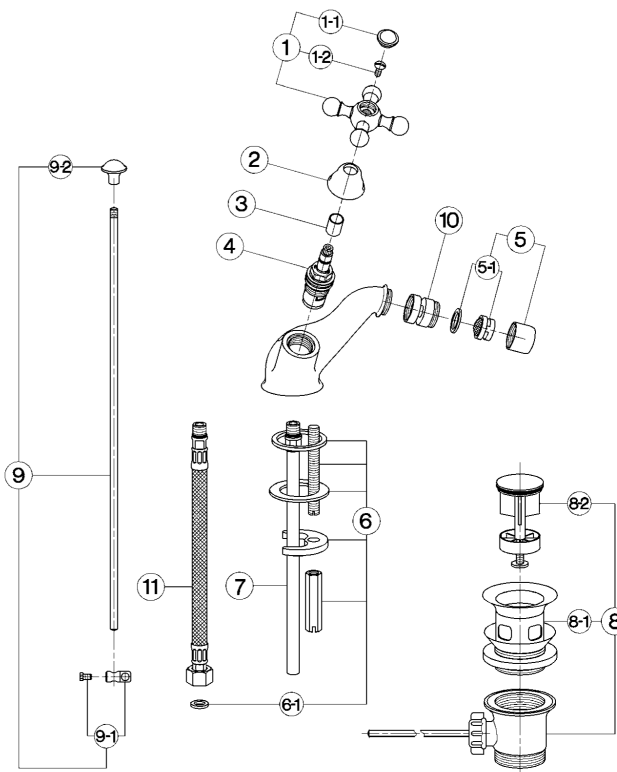

NR.	DESCRIZIONE DESCRIPTION BESCHREIBUNG DESCRIPTION	N. CODICE CODE NO. WERKSNR. NR. CODE	NR.	DESCRIZIONE DESCRIPTION BESCHREIBUNG DESCRIPTION	N. CODICE CODE NO. WERKSNR. NR. CODE	NR.	DESCRIZIONE DESCRIPTION BESCHREIBUNG DESCRIPTION	N. CODICE CODE NO. WERKSNR. NR. CODE
1	Maniglia "AR" con vite e placchetta Handle with screw and plate "AR" Griff "AR" mit Schraube und Abdeckplatte Croisillon avec vis et plaque "AR"	ZZ 90307 0	6-1	Guarnizione fibra 3/8" Gasket rubber 3/8" Fiberdichtung 3/8" Joint en fibre 3/8"	ZZ 92696 0	11	Flessibile M.11x1 3/8" L.365 Flex M.11x1 3/8" L.365 Anschlussschlauch M.11x1 3/8" L.365 Flex M.11x1 3/8" L.365	ZZ 92842 0
1-1	Placchetta a vite maniglia "AR" Cap for handle "AR" Abdeckplatte "AR" Griff Plaque cache - vis crois. "AR"	ZZ 92617 0	7	Tubetto monoforo "SU" con O.R. Tube with O.R. "SU" Anschlussrohr mit O.R. "SU" Tube "SU" avec O.R.	ZZ 92838 0			
1-2	Vite M.4,5x10 lb. tc. zigrinata Screw M.4,5x10 Schraube M.4,5x10 Vis M.4,5x10	ZZ 92609 0	8	Scarico automatico 1" 1/4 sabbliato Pop-up waste 1" 1/4 Ablaufgarnitur 1" 1/4 Vidage automat. 1" 1/4	ZZ 92754 0			
2	Cappuccio coprivite Ø32 H.21 "AC" Escutcheon Ø32 H.21 "AC" Abdeckplatte Ø32 H.21 "AC" Rosace couvre-tête Ø32 H.21 "AC"	ZZ 92652 0	8-1	Piletta per scarico automatico 1" 1/4 Waste for bath drain 1" 1/4 Ablauf 1/4Ablaufgarnitur 1" 1/4 Crapine pour vidage 1" 1/4	ZZ 92924 0			
3	Tubetto copriasta "AR" H.15,5 Sliding cover tube "AR" H.15,5 Abdeckplatte Oberteil "AR" H.15,5 Tube couvre-tête "AR" H.15,5	ZZ 92619 0	8-2	Tappo completo scarico automatico 1" 1/4 Plug for pop-up waste 1" 1/4 Stopfen 1/4Ablaufgarnitur 1" 1/4 Bonde - vidage 1" 1/4	ZZ 92925 0			
4	Vilone ceramico DX per monofori e gruppi "AC" Ceramic headvalve 1/2" right "AC" -short Keramikoberteil 1/2"-rechts "AC" -kurz Tête céramique 1/2" droite "AC" - courte	ZZ 92858 0	9	Astina scarico completa Ø6 Rod Ø6 Zugstange Ø6 Tige Ø6	ZZ 92759 0			
5	Aeratore M.22x1 IA Mousseur M.22x1 IA Perlator M.22x1 IA Mousseur M.22x1 IA	ZZ 92835 0	9-1	Morsetto astina scarico automatico Ø6,2 Connection for pop-up rod Ø6,2 Gelenkstueck 1/4Zugstange Ø6,2 Jonction x tige vidage Ø6,2	ZZ 92622 0			
5-1	Cartuccia per aeratore M. 22x1 Mousseur cartouche M.22x1 Kart./Perlator M.22x1 IA Cartouche x mousseur M.22x1	ZZ 92708 0	9-2	Pomolo per scarico automatico "AR" Knob for pop-up rod "AR" Zugknopf 1/4Ablaufgarnitur "AR" Pommeau - tige "AR"	ZZ 92624 0			
6	Set installazione monocomando monoforo Installation set single hole Belesigungsset Set installation	ZZ 92851 0	10	Snodo per bidet M.22x1 Joint for bidet M.22x1 Gelenkstueck 1/4Bidet M.22x1 Rotule pour bidet M.22x1	ZZ 92780 0			

AC.8

AC000550

<https://en.cisal.it/bidet-mixer-arcana-ceramic-ac000550>

2026-06-10