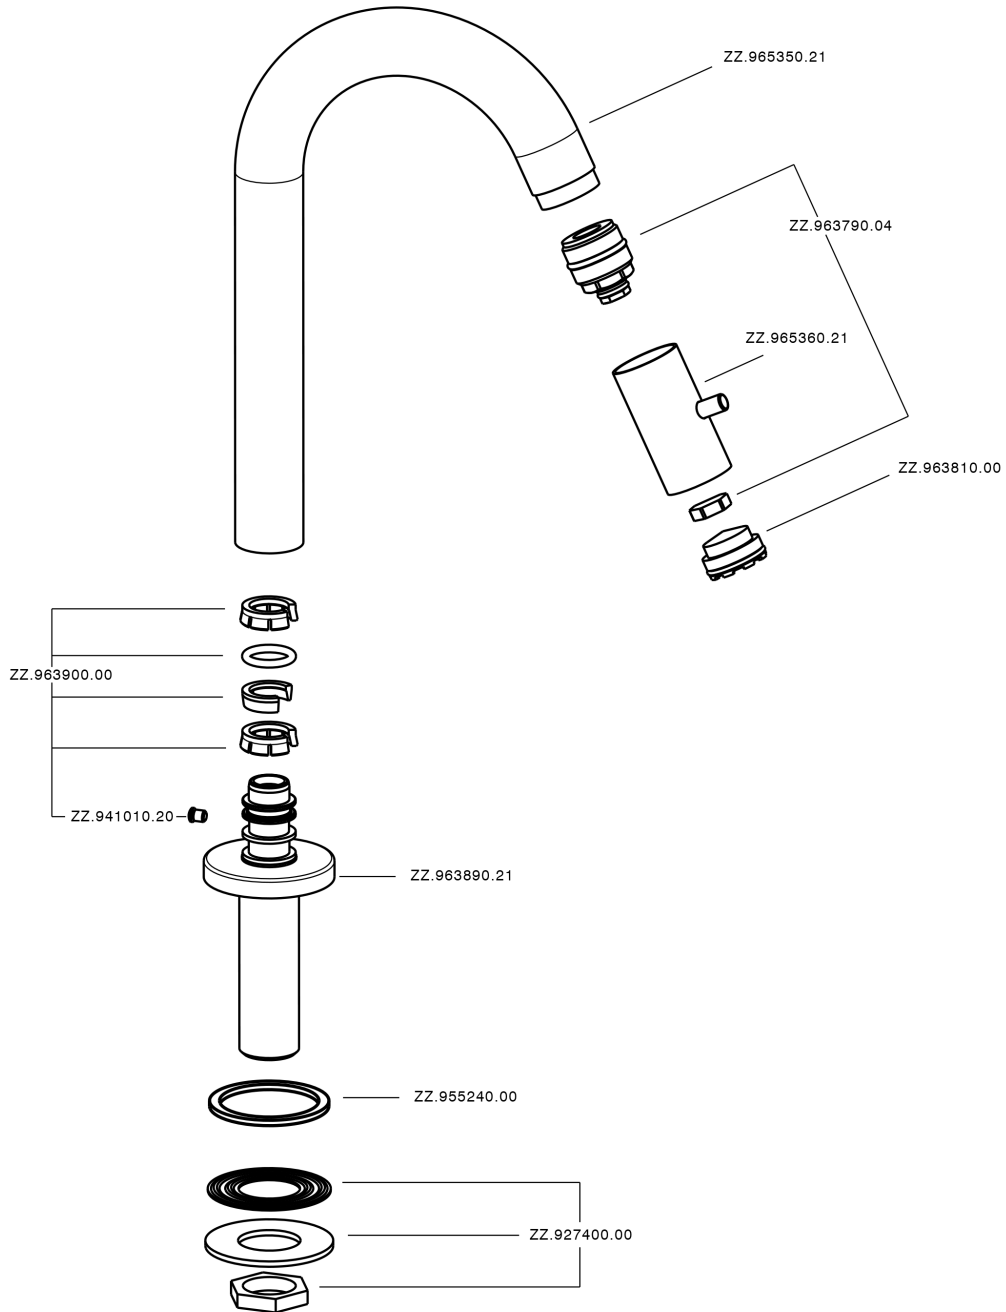

## Pillar tap SLIM\_LM000910

MODEL **LM000910**

Pillar tap, without pop-up waste, swivel spout, without flexible hoses

AVAILABLE FINISHINGS

CHARACTERISTICS

## Pillar tap SLIM\_LM000910

LM000910

<https://en.cisal.it/pillar-tap-slim-lm000910>

2024-12-22