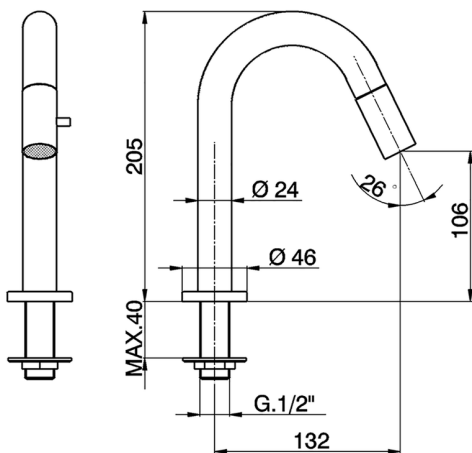

## Pillar tap SLIM\_LM000910

MODEL **LM000910**

Pillar tap, without pop-up waste, swivel spout, without flexible hoses

AVAILABLE FINISHINGS

CHARACTERISTICS

## Pillar tap SLIM\_LM000910

LM000910

<https://en.cisal.it/pillar-tap-slim-lm000910>

2024-12-22