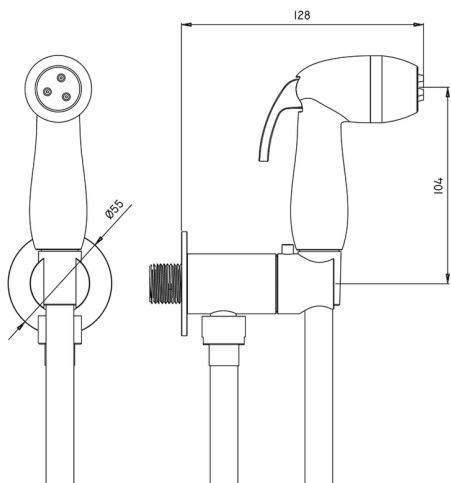

Toilet-jet handshower set HYGENIC SHOWERS_FL007920

MODEL **FL007920**

Toilet-jet handshower set, round wall bracket, single water opening, ABS Toilet-jet handshower, 120 cm PVC flexible hose

AVAILABLE FINISHINGS

CHARACTERISTICS

Toilet-jet Handshower **1**

Toilet-jet handshower

2024-09-08