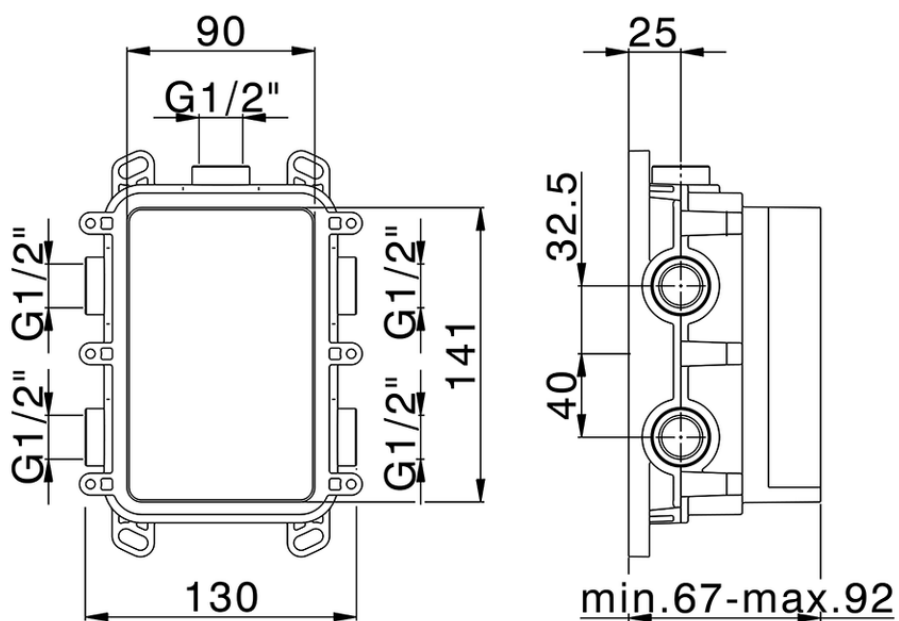

Exposed part for Single Lever One Box Valve ONE BOX_RK0BM010

RK0BM010

<https://en.cisal.it/exposed-part-for-single-lever-one-box-valve-one-box-rk0bm010>

ZA00B031

<https://en.cisal.it/one-box-universal-concealed-part-one-box-za00b031>