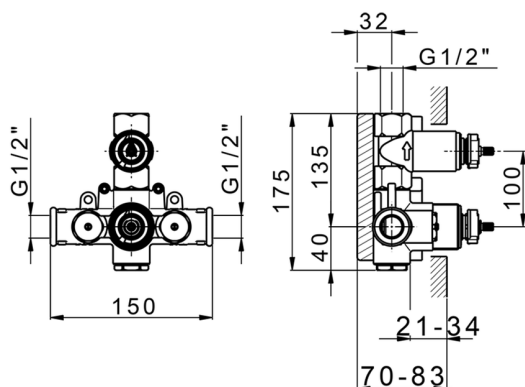

Thermostatic

The Cisal thermostatic is your personal water manager, helping you to handle, control and save water and energy.

2026-06-10