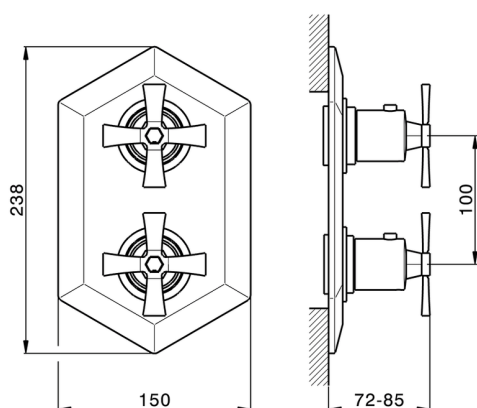

Exposed part for con.thermo.shower mixer 1-outlet CHERIE_CX009300

MODEL **CX009300**

Exposed part for con.thermo.shower mixer 1-outlet, stop valve, without concealed part, for items ZA009300

AVAILABLE FINISHINGS

- 
6T 6T Chrome/Matt Black
- 
7C 7C Gold/Matt Black
- 
7D 7D Polished Nickel/Matt Black
- 
7E 7E Rose Gold/Matt Black

CHARACTERISTICS

Installation **Concealed**
 Required concealed parts **ZA009300**

Thermostatic