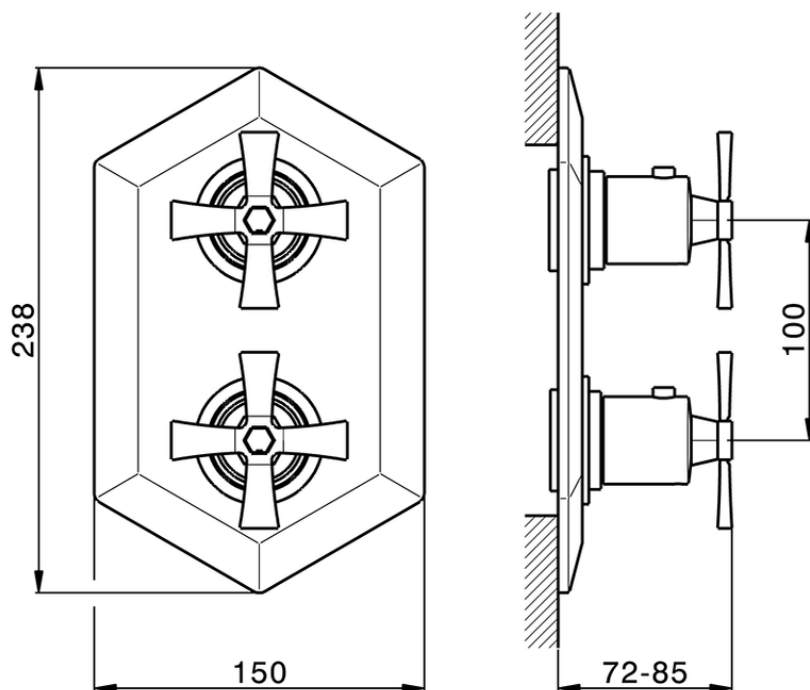

Exposed part for con.thermo.shower mixer 1-outlet CHERIE_CX009300

CX009300

<https://en.cisal.it/exposed-part-for-con-thermo-shower-mixer-1-outlet-cherie-cx009300>

ZA009300

<https://en.cisal.it/concealed-thermostatic-shower-mixer-1-outlet-concealed-za009300>