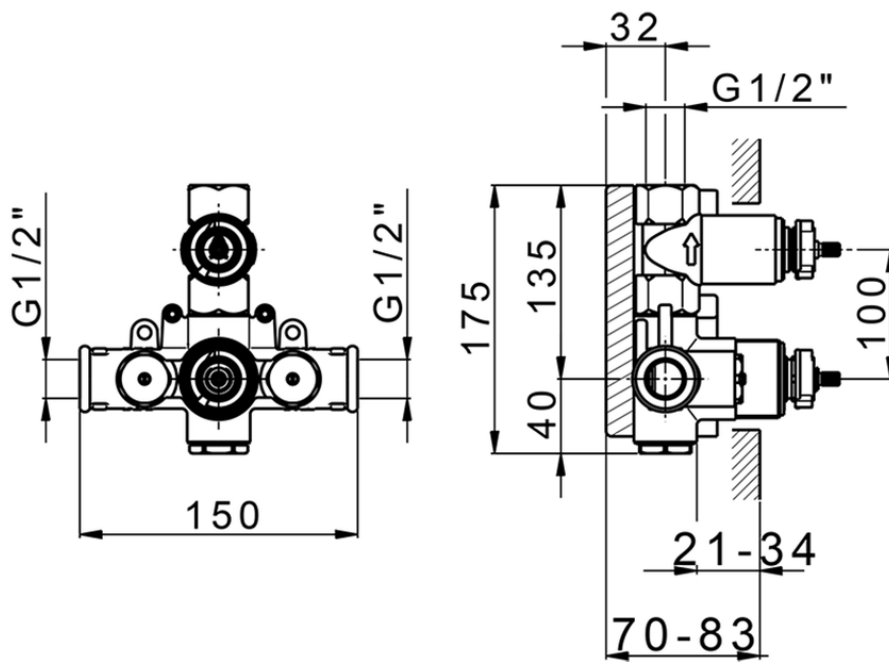

Exposed part for con.thermo.shower mixer 1-outlet CHERIE_CX009300

CX009300

<https://en.cisal.it/exposed-part-for-con-thermo-shower-mixer-1-outlet-cherie-cx009300>

ZA009300

<https://en.cisal.it/concealed-thermostatic-shower-mixer-1-outlet-concealed-za009300>