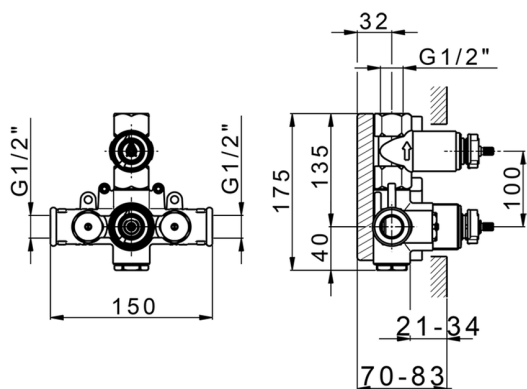

Thermostatic

The Cisal thermostatic is your personal water manager, helping you to handle, control and save water and energy.

2026-04-30