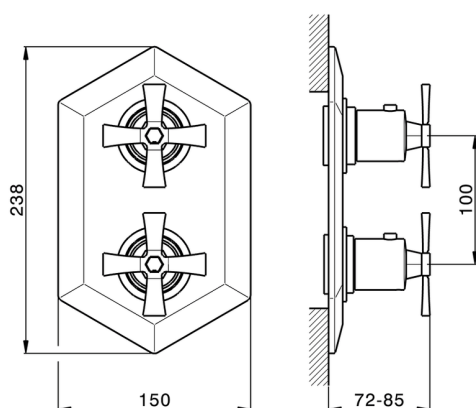

CHARACTERISTICS

Installation **Concealed**
Required concealed parts **ZA009300**

Thermostatic

The Cisal thermostatic is your personal water manager, helping you to handle, control and save water and energy.