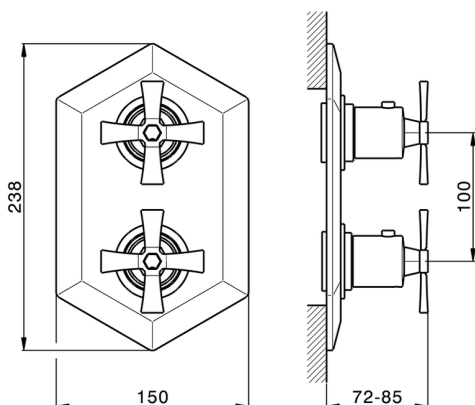

Exposed part for con.thermo.shower mixer 1-outlet CHERIE_CX009300

MODEL **CX009300**

Exposed part for con.thermo.shower mixer 1-outlet, stop valve, without concealed part, for items ZA009300

AVAILABLE FINISHINGS

- 
6T 6T Chrome/Matt Black
- 
7C 7C Gold/Matt Black
- 
7D 7D Polished Nickel/Matt Black
- 
7E 7E Rose Gold/Matt Black

CHARACTERISTICS

Installation **Concealed**
 Required concealed parts **ZA009300**

Thermostatic