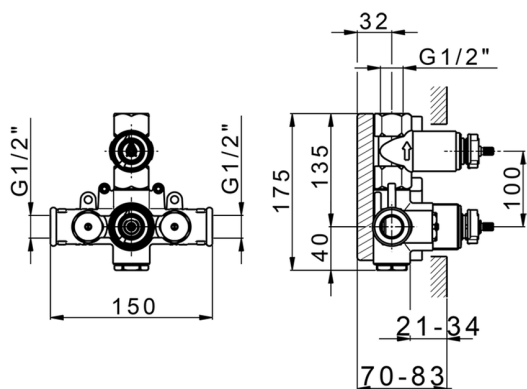

AVAILABLE FINISHINGS

 **04** 04 Without finishing

CHARACTERISTICS

Concealed **1**
Cartridge Spare Parts **24.04A.PP**

8x20 Plus P Thermostatic Valve

Thermostatic

The Cisal thermostatic is your personal water manager, helping you to handle, control and save water and energy.