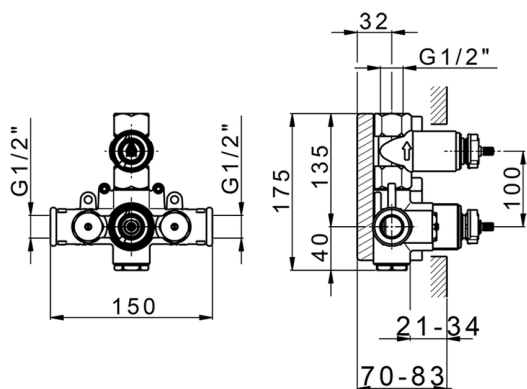

## Concealed thermostatic shower mixer, 1-outlet CONCEALED\_ZA009300

MODEL **ZA009300**

Concealed thermostatic shower mixer,  
1-outlet, stopvalve with 1/2" outlet, without trim kit

AVAILABLE FINISHINGS

**04** 04 Without finishing

CHARACTERISTICS

Concealed **1**  
Cartridge Spare Parts **24.04A.PP**

**8x20 Plus P Thermostatic Valve**