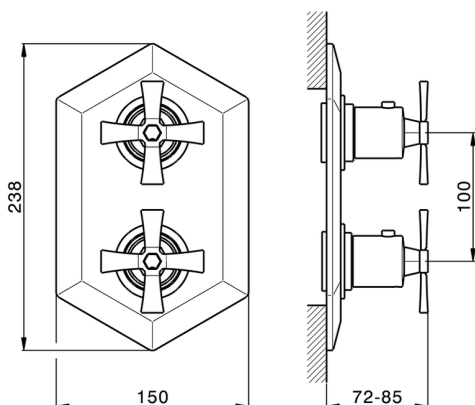

CHARACTERISTICS

Installation **Concealed**
Required concealed parts **ZA009300**

Thermostatic

The Cisal thermostatic is your personal water manager, helping you to handle, control and save water and energy.