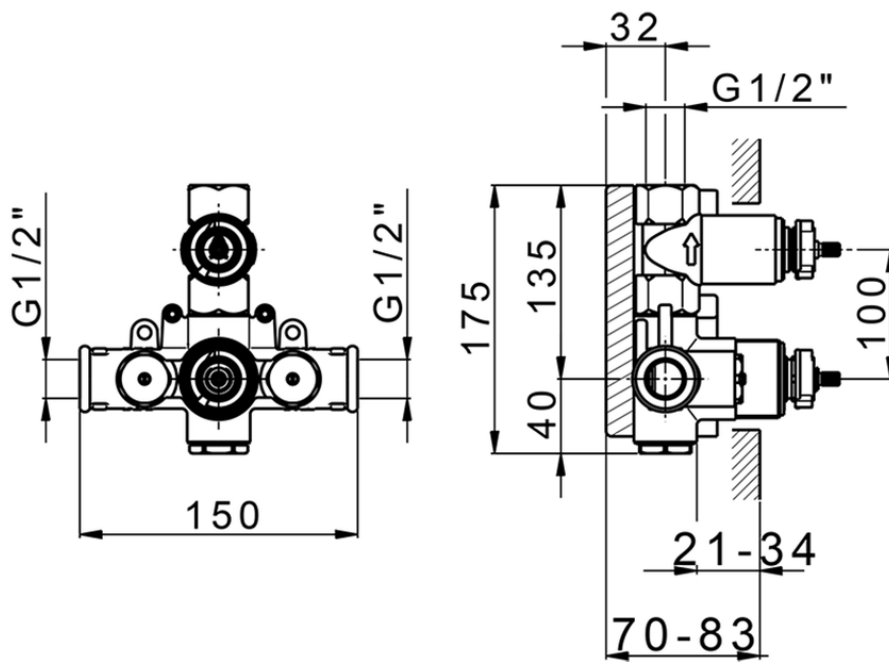

## Exposed part for con.thermo.shower mixer 1-outlet CHERIE\_CX009300

CX009300

<https://en.cisal.it/exposed-part-for-con-thermo-shower-mixer-1-outlet-cherie-cx009300>

ZA009300

<https://en.cisal.it/concealed-thermostatic-shower-mixer-1-outlet-concealed-za009300>