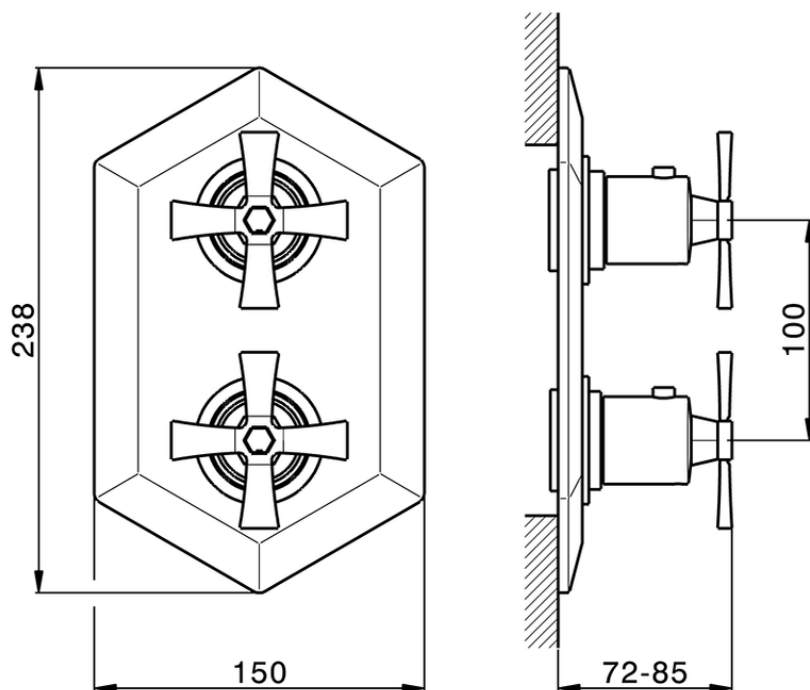

## Exposed part for con.thermo.shower mixer 1-outlet CHERIE\_CX009300

CX009300

<https://en.cisal.it/exposed-part-for-con-thermo-shower-mixer-1-outlet-cherie-cx009300>

ZA009300

<https://en.cisal.it/concealed-thermostatic-shower-mixer-1-outlet-concealed-za009300>