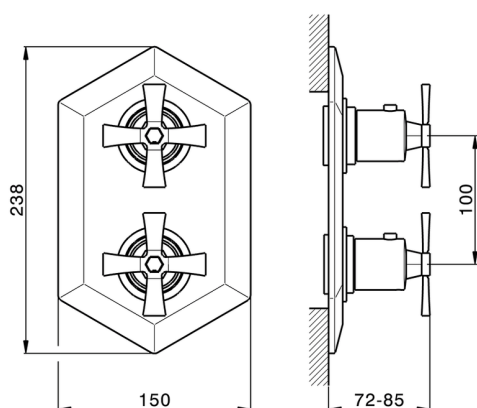

CHARACTERISTICS

Installation **Concealed**
Required concealed parts **ZA009300**

Thermostatic

The Cisal thermostatic is your personal water manager, helping you to handle, control and save water and energy.