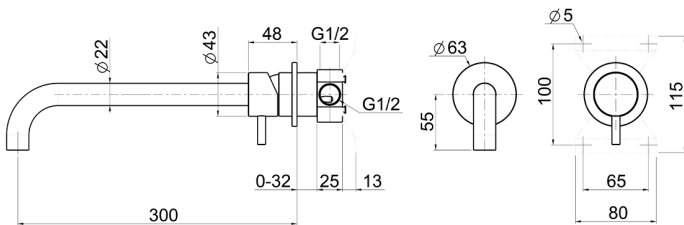

## Exposed single lever washbasin mixer XION\_XI002512

MODEL **XI002512**

Exposed single lever washbasin mixer, with concealed part, spout L.300 mm, Inox AISI 316L

AVAILABLE FINISHINGS

**D1** D1 Brushed Inox

CHARACTERISTICS

Cartridge Spare Parts **ZZ96779000**

**35 mm Cartridge**