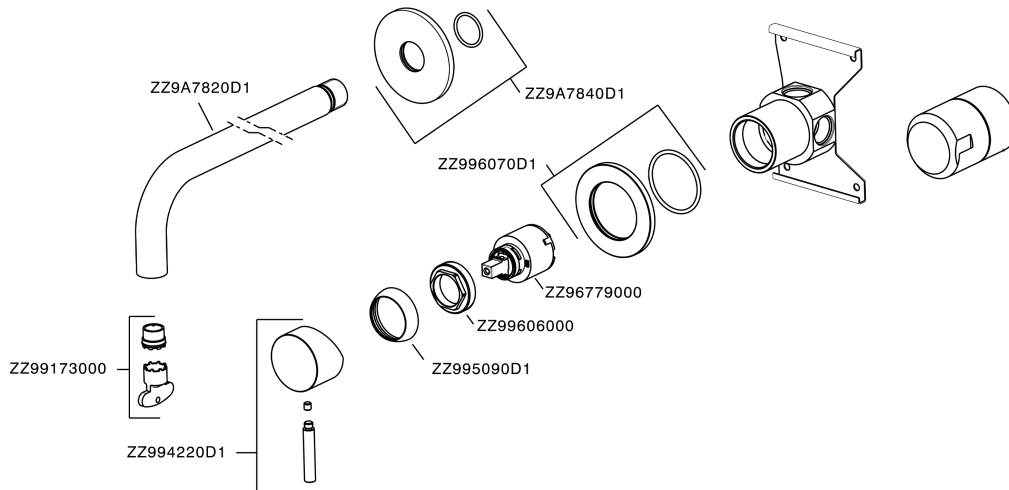

## Exposed single lever washbasin mixer XION\_XI002512

MODEL **XI002512**

Exposed single lever washbasin mixer, with concealed part, spout L.300 mm, Inox AISI 316L

AVAILABLE FINISHINGS

**D1** D1 Brushed Inox

CHARACTERISTICS

Cartridge Spare Parts **ZZ96779000**

**35 mm Cartridge**

## Exposed single lever washbasin mixer XION\_XI002512

XI002512

<https://en.cisal.it/exposed-single-lever-washbasin-mixer-xion-xi002512>

2026-06-25