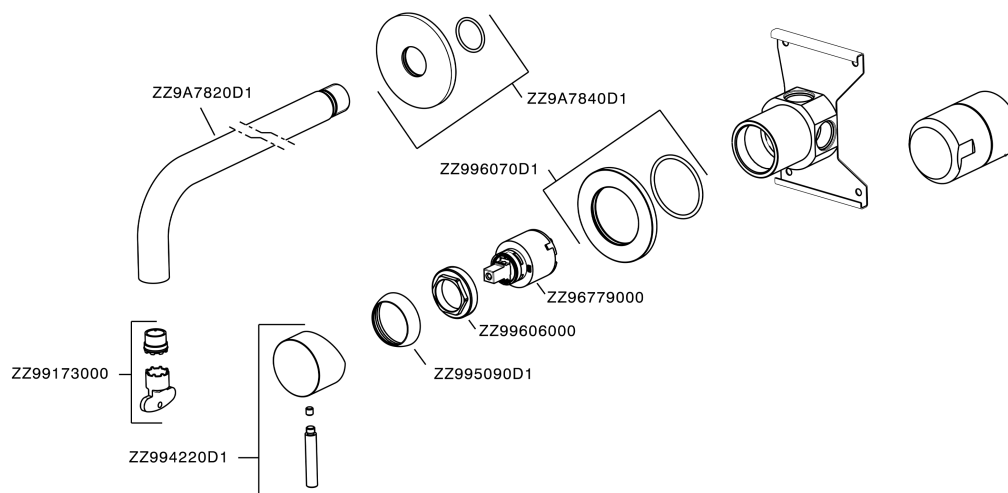

Exposed single lever washbasin mixer XION_XI002512

MODEL **XI002512**

Exposed single lever washbasin mixer, with concealed part, spout L.300 mm, Inox AISI 316L

AVAILABLE FINISHINGS

D1 D1 Brushed Inox

CHARACTERISTICS

Cartridge Spare Parts **ZZ96779000**

35 mm Cartridge

Exposed single lever washbasin mixer XION_XI002512

XI002512

<https://en.cisal.it/exposed-single-lever-washbasin-mixer-xion-xi002512>

2026-06-05