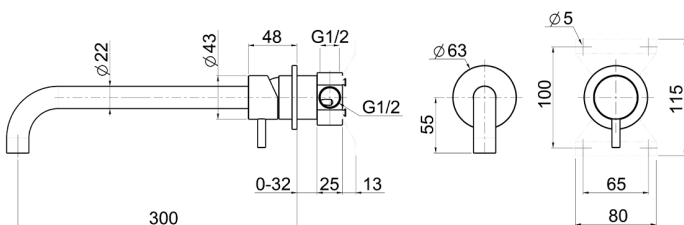

Exposed single lever washbasin mixer XION_XI002512

MODEL **XI002512**

Exposed single lever washbasin mixer, with concealed part, spout L.300 mm, Inox AISI 316L

AVAILABLE FINISHINGS

D1 D1 Brushed Inox

CHARACTERISTICS

Cartridge Spare Parts **ZZ96779000**

35 mm Cartridge

Exposed single lever washbasin mixer XION_XI002512

XI002512

<https://en.cisal.it/exposed-single-lever-washbasin-mixer-xion-xi002512>

2026-05-15