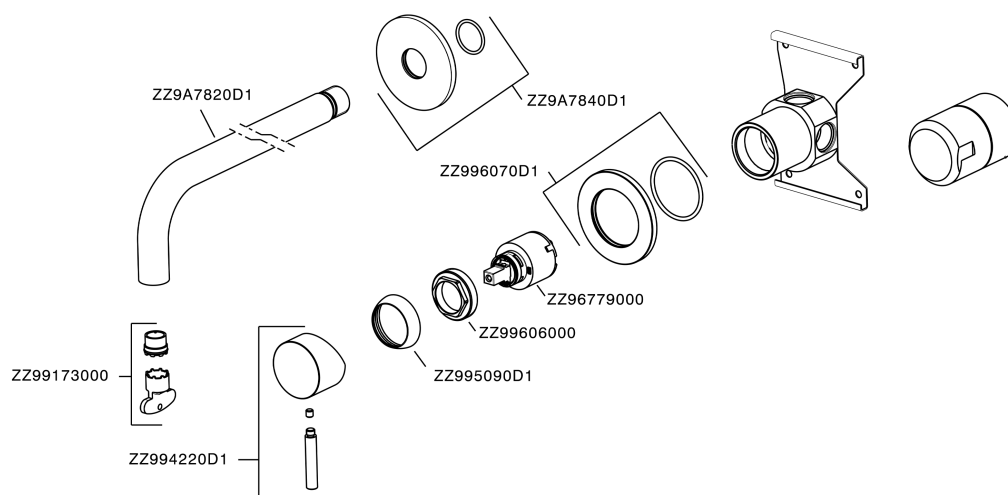

## Exposed single lever washbasin mixer XION\_XI002512

MODEL **XI002512**

Exposed single lever washbasin mixer, with concealed part, spout L.300 mm, Inox AISI 316L

AVAILABLE FINISHINGS

**D1** D1 Brushed Inox

CHARACTERISTICS

Cartridge Spare Parts **ZZ96779000**

**35 mm Cartridge**

## Exposed single lever washbasin mixer XION\_XI002512

XI002512

<https://en.cisal.it/exposed-single-lever-washbasin-mixer-xion-xi002512>

2026-06-04