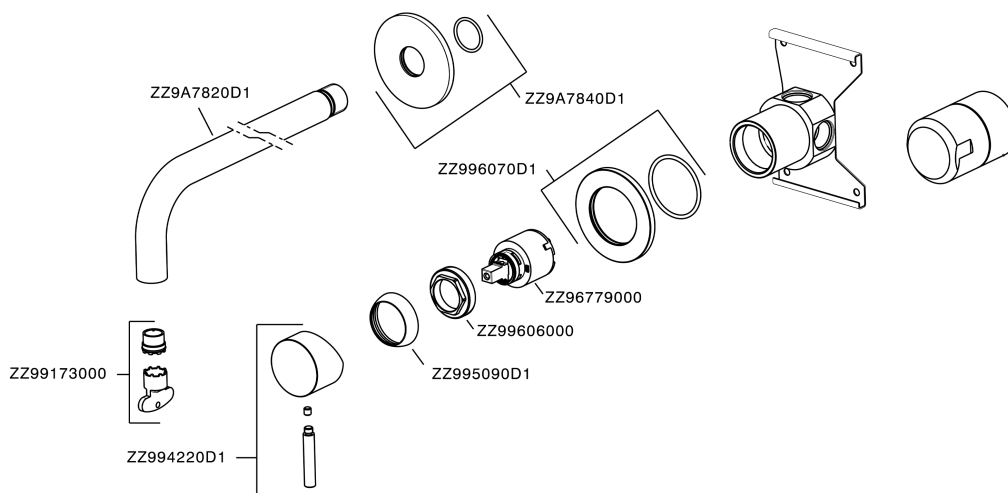

Exposed single lever washbasin mixer XION_XI002512

MODEL **XI002512**

Exposed single lever washbasin mixer, with concealed part, spout L.300 mm, Inox AISI 316L

AVAILABLE FINISHINGS

D1 D1 Brushed Inox

CHARACTERISTICS

Cartridge Spare Parts **ZZ96779000**

35 mm Cartridge

Exposed single lever washbasin mixer XION_XI002512

XI002512

<https://en.cisal.it/exposed-single-lever-washbasin-mixer-xion-xi002512>

2026-05-15