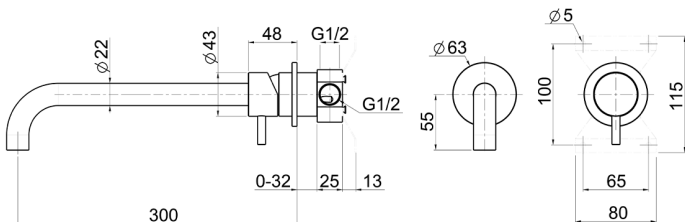

Exposed single lever washbasin mixer XION_XI002512

MODEL **XI002512**

Exposed single lever washbasin mixer, with concealed part, spout L.300 mm, Inox AISI 316L

AVAILABLE FINISHINGS

D1 D1 Brushed Inox

CHARACTERISTICS

Cartridge Spare Parts **ZZ96779000**

35 mm Cartridge

Exposed single lever washbasin mixer XION_XI002512

XI002512

<https://en.cisal.it/exposed-single-lever-washbasin-mixer-xion-xi002512>

2026-06-05