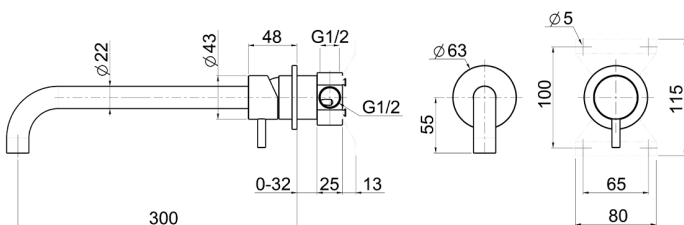

## Exposed single lever washbasin mixer XION\_XI002512

MODEL **XI002512**

Exposed single lever washbasin mixer, with concealed part, spout L.300 mm, Inox AISI 316L

AVAILABLE FINISHINGS

**D1** D1 Brushed Inox

CHARACTERISTICS

Cartridge Spare Parts **ZZ96779000**

**35 mm Cartridge**

## Exposed single lever washbasin mixer XION\_XI002512

XI002512

<https://en.cisal.it/exposed-single-lever-washbasin-mixer-xion-xi002512>

2026-06-04