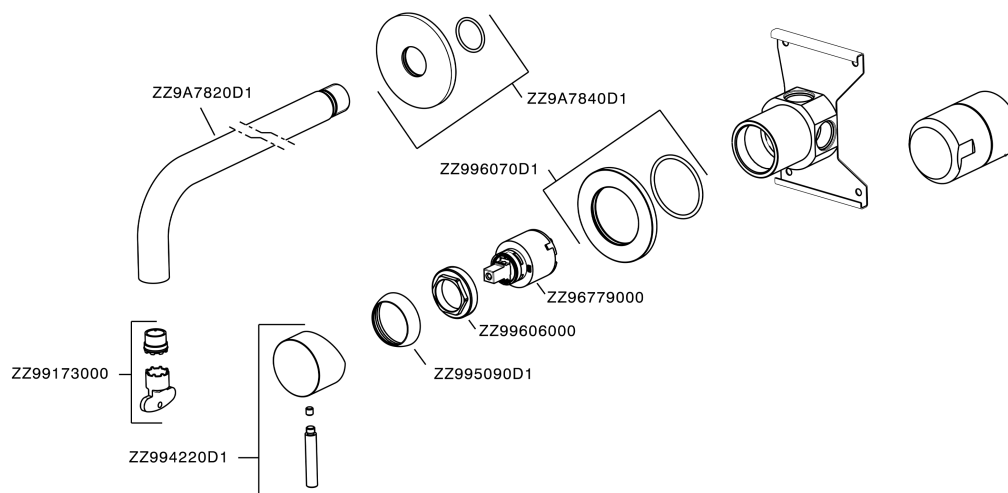

Exposed single lever washbasin mixer XION_XI002512

MODEL **XI002512**

Exposed single lever washbasin mixer, with concealed part, spout L.300 mm, Inox AISI 316L

AVAILABLE FINISHINGS

D1 D1 Brushed Inox

CHARACTERISTICS

Cartridge Spare Parts **ZZ96779000**

35 mm Cartridge

Exposed single lever washbasin mixer XION_XI002512

XI002512

<https://en.cisal.it/exposed-single-lever-washbasin-mixer-xion-xi002512>

2026-04-24