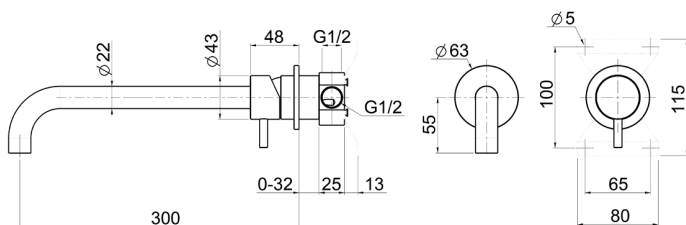

Exposed single lever washbasin mixer XION_XI002512

MODEL **XI002512**

Exposed single lever washbasin mixer, with concealed part, spout L.300 mm, Inox AISI 316L

AVAILABLE FINISHINGS

D1 D1 Brushed Inox

CHARACTERISTICS

Cartridge Spare Parts **ZZ96779000**

35 mm Cartridge

Exposed single lever washbasin mixer XION_XI002512

XI002512

<https://en.cisal.it/exposed-single-lever-washbasin-mixer-xion-xi002512>

2026-04-24