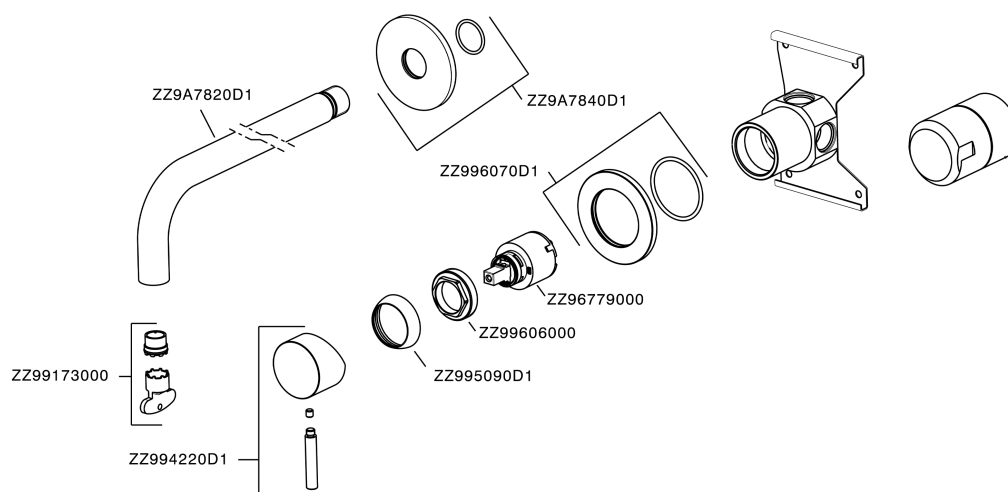

Exposed single lever washbasin mixer XION_XI002512

XI002512

<https://en.cisal.it/exposed-single-lever-washbasin-mixer-xion-xi002512>

2026-05-15