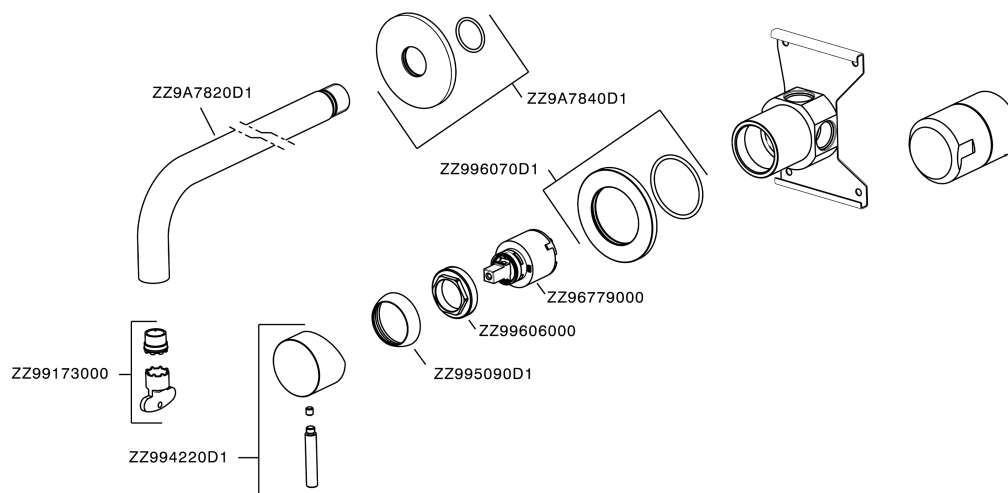

## Exposed single lever washbasin mixer XION\_XI002512

XI002512

<https://en.cisal.it/exposed-single-lever-washbasin-mixer-xion-xi002512>

2026-06-05