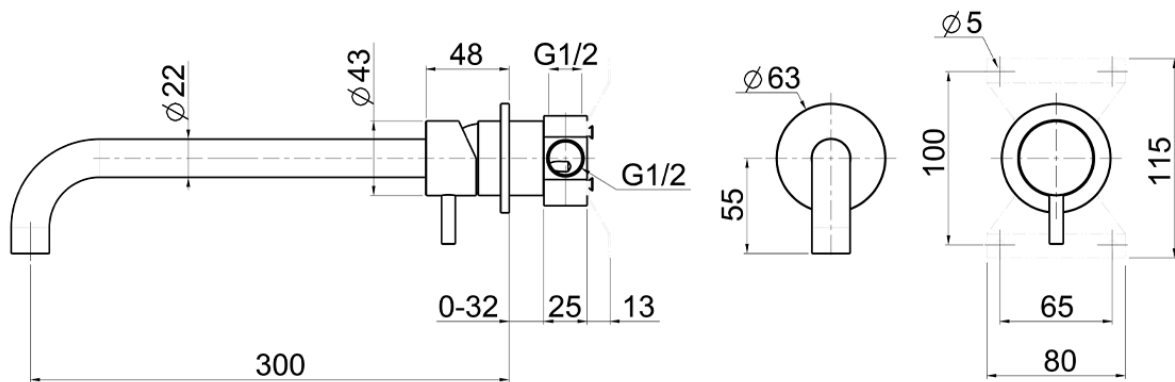

Exposed single lever washbasin mixer XION_XI002512

XI002512

<https://en.cisal.it/exposed-single-lever-washbasin-mixer-xion-xi002512>

2026-06-04