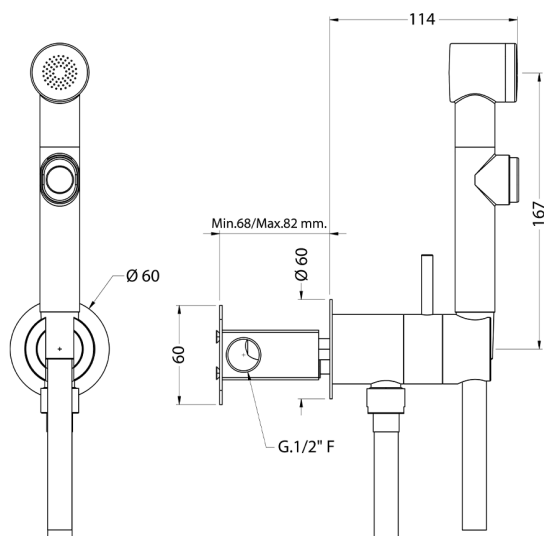

Bidet handshower set HYGENIC SHOWERS_A3007945

MODEL **A3007945**

Bidet handshower set, round wall bracket, gradual mixing of hot & cold water, with concealed part, ABS
Bidet handshower - 120 cm PVC flexible hose

AVAILABLE FINISHINGS

CHARACTERISTICS

Bidet handshower

Hygienic Spray

Multi-jets hygienic hand shower, for personal hygiene care.

Mixed Water

The Cisal Mixed Water system enables the gradual mixing of hot and cold water.