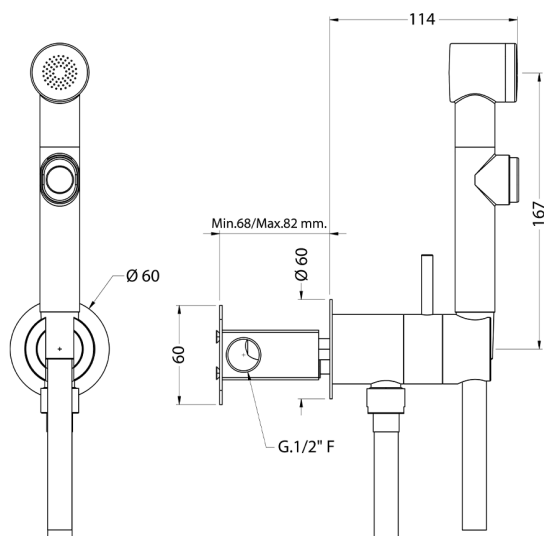

## Bidet handshower set HYGENIC SHOWERS\_A3007945

MODEL **A3007945**

Bidet handshower set, round wall bracket, gradual mixing of hot & cold water, with concealed part, ABS  
Bidet handshower - 120 cm PVC flexible hose

AVAILABLE FINISHINGS

CHARACTERISTICS

**Bidet handshower**