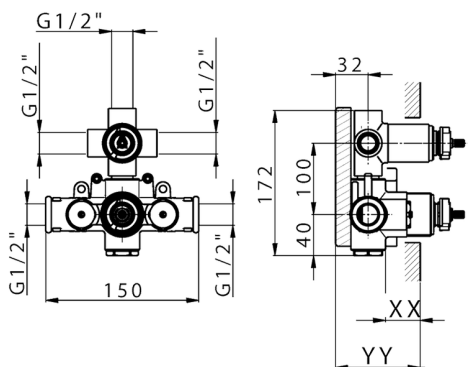

Concealed thermostatic shower mixer, 3-outlets, with 1/2" 3 outlet devia-stop cartridge, without trim kit

AVAILABLE FINISHINGS

CHARACTERISTICS

Concealed **1**
 Cartridge Spare Parts **24.04A.PP**

8x20 Plus P Thermostatic Valve

Piastra/Plate/Plaque/Platte/Placa

2-3mm: XX 25-40 YY 76-91

10mm: XX 21-34 YY 70-83

DeviaStop

The Cisal Devia Stop technology allows to adjust the water flow and to direct it to the selected output point (overhead soaker, hand shower, etc).