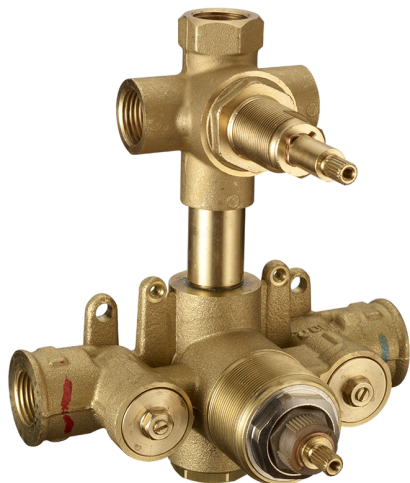

Exposed part for con.thermo.shower mixer, 3-outlet **CHERIE_CF019200**

MODEL **CF019200**

Exposed part for con.thermo.shower mixer, 3-outlet, with 3 outlet deviator, without concealed part, for item ZA019200

AVAILABLE FINISHINGS

- 
6T 6T Chrome/Matt Black
- 
7C 7C Gold/Matt Black
- 
7D 7D Polished Nickel/Matt Black
- 
7E 7E Rose Gold/Matt Black

CHARACTERISTICS

Installation **Concealed**
 Required concealed parts **ZA019200**

Thermostatic

The Cisal thermostatic is your personal water manager, helping you to handle, control and save water and energy.

Concealed thermostatic shower mixer, 3-outlets CONCEALED_ZA019200

MODEL **ZA019200**

Concealed thermostatic shower mixer, 3-outlets, with 1/2" 3 outlet devia-stop cartridge, without trim kit

AVAILABLE FINISHINGS

CHARACTERISTICS

Concealed **1**
 Cartridge Spare Parts **24.04A.PP**

8x20 Plus P Thermostatic Valve