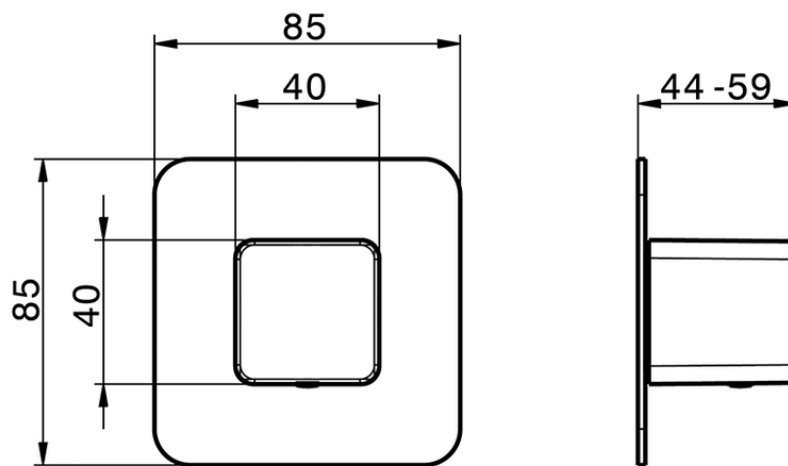

Stopvalve exposed part CUBIC_CU003310

CU003310

<https://en.cisal.it/stopvalve-exposed-part-cubic-cu003310>

Piastra/Plate/Plaque/Platte/Placa
 2-3mm: XX 31-46 YY 80-95
 10mm: XX 25-40 YY 76-91

ZA003340

<https://en.cisal.it/1-2-stopvalve-concealed-part-concealed-za003340>

Piastra/Plate/Plaque/Platte/Placa
 2-3mm: XX 31-46 YY 80-95
 10mm: XX 25-40 YY 76-91