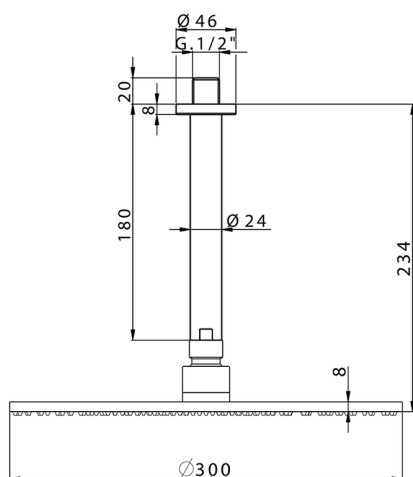

## Shower arm with showerhead WELLNESS\_DS013700

MODEL **DS013700**

Shower arm with showerhead, 300 mm round showerhead 8 mm thick BRASS