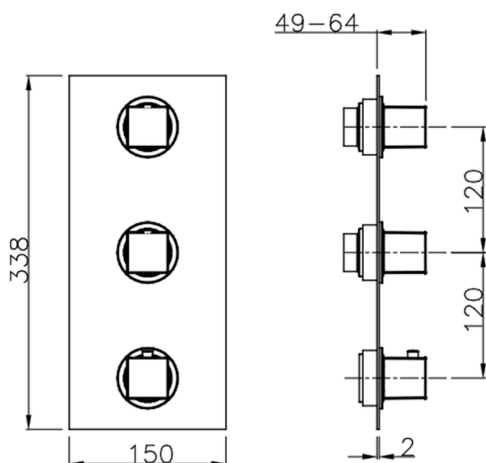

Cover Part for 2 Function Concealed Thermo Valve WELLNESS_WE01V200

MODEL **WE01V200**

Cover Part for 2 Function Concealed Thermo Valve, for item ZA01V200

AVAILABLE FINISHINGS

- **21** 21 Chrome
- **2F** 2F Brushed Nickel
- **2Q** 2Q Black Titanium

CHARACTERISTICS

Installation **Concealed**
Required concealed parts **ZA01V200**

Thermostatic

The Cisal thermostatic is your personal water manager, helping you to handle, control and save water and energy.