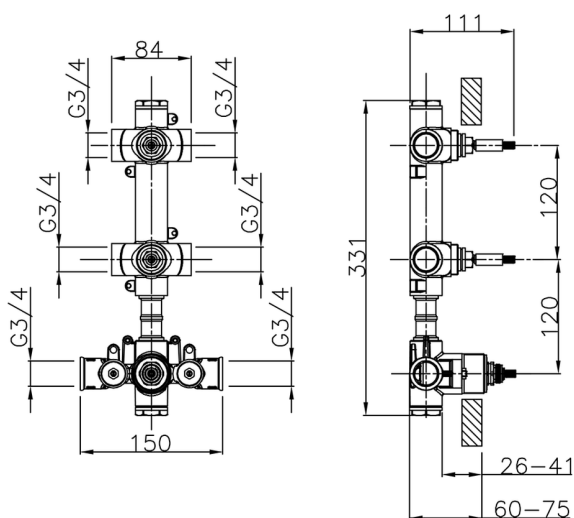

Cover Part for 2 Function Concealed Thermo Valve WELLNESS_WE01V200

MODEL **WE01V200**

Cover Part for 2 Function Concealed Thermo Valve, for item ZA01V200

AVAILABLE FINISHINGS

-  **21** 21 Chrome
-  **2F** 2F Brushed Nickel
-  **2Q** 2Q Black Titanium

2 Function Concealed Thermostatic Valve CONCEALED_ZA01V200

MODEL **ZA01V200**

2 Function Concealed Thermostatic Valve

AVAILABLE FINISHINGS

04 04 Without finishing

CHARACTERISTICS

Concealed **1**
 Cartridge Spare Parts **23.51A.HF**
HF Thermostatic Valve