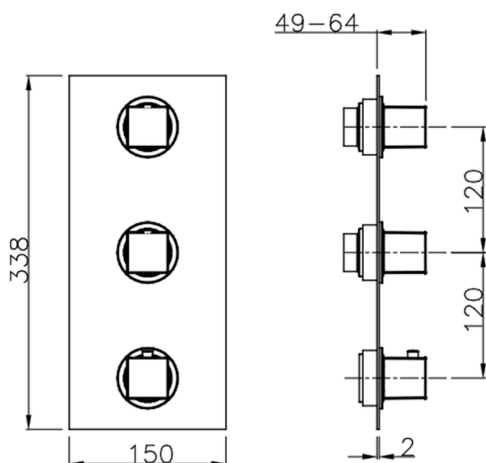

Cover Part for 2 Function Concealed Thermo Valve WELLNESS_WE01V200

MODEL **WE01V200**

Cover Part for 2 Function Concealed Thermo Valve, for item ZA01V200

AVAILABLE FINISHINGS

-  **21** 21 Chrome
-  **2F** 2F Brushed Nickel
-  **2Q** 2Q Black Titanium

2 Function Concealed Thermostatic Valve CONCEALED_ZA01V200

MODEL **ZA01V200**

2 Function Concealed Thermostatic Valve

AVAILABLE FINISHINGS

04 04 Without finishing

CHARACTERISTICS

Concealed **1**
 Cartridge Spare Parts **23.51A.HF**
HF Thermostatic Valve