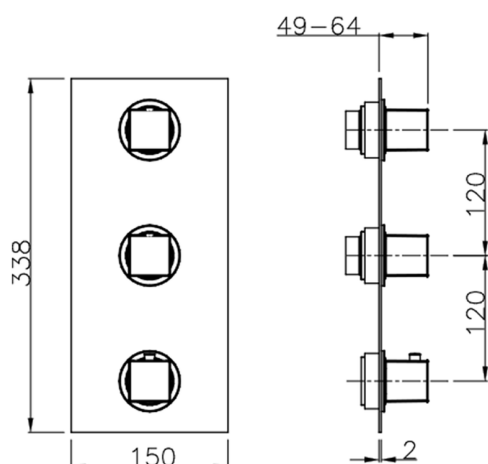

Cover Part for 2 Function Concealed Thermo Valve WELLNESS_WE01V200

MODEL **WE01V200**

Cover Part for 2 Function Concealed Thermo Valve, for item ZA01V200

AVAILABLE FINISHINGS

-  **21** 21 Chrome
-  **2F** 2F Brushed Nickel
-  **2Q** 2Q Black Titanium

2 Function Concealed Thermostatic Valve CONCEALED_ZA01V200

MODEL **ZA01V200**

2 Function Concealed Thermostatic Valve

AVAILABLE FINISHINGS

 **04** 04 Without finishing

CHARACTERISTICS

Concealed **1**
 Cartridge Spare Parts **23.51A.HF**
HF Thermostatic Valve