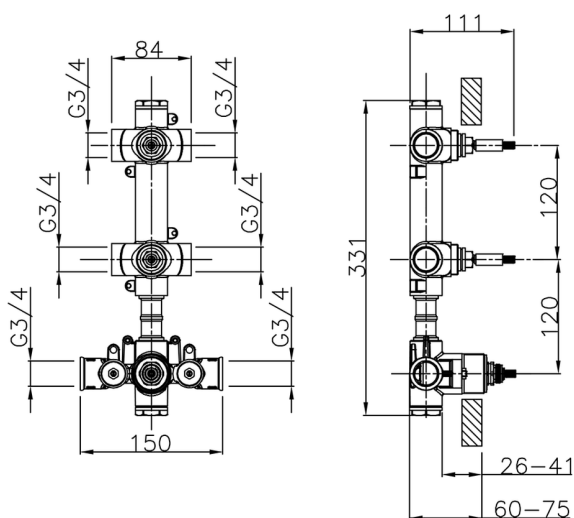

Cover Part for 2 Function Concealed Thermo Valve WELLNESS_WE01V200

MODEL **WE01V200**

Cover Part for 2 Function Concealed Thermo Valve, for item ZA01V200

AVAILABLE FINISHINGS

-  **21** 21 Chrome
-  **2F** 2F Brushed Nickel
-  **2Q** 2Q Black Titanium

2 Function Concealed Thermostatic Valve CONCEALED_ZA01V200

MODEL **ZA01V200**

2 Function Concealed Thermostatic Valve

AVAILABLE FINISHINGS

 **04** 04 Without finishing

CHARACTERISTICS

Concealed **1**
 Cartridge Spare Parts **23.51A.HF**
HF Thermostatic Valve