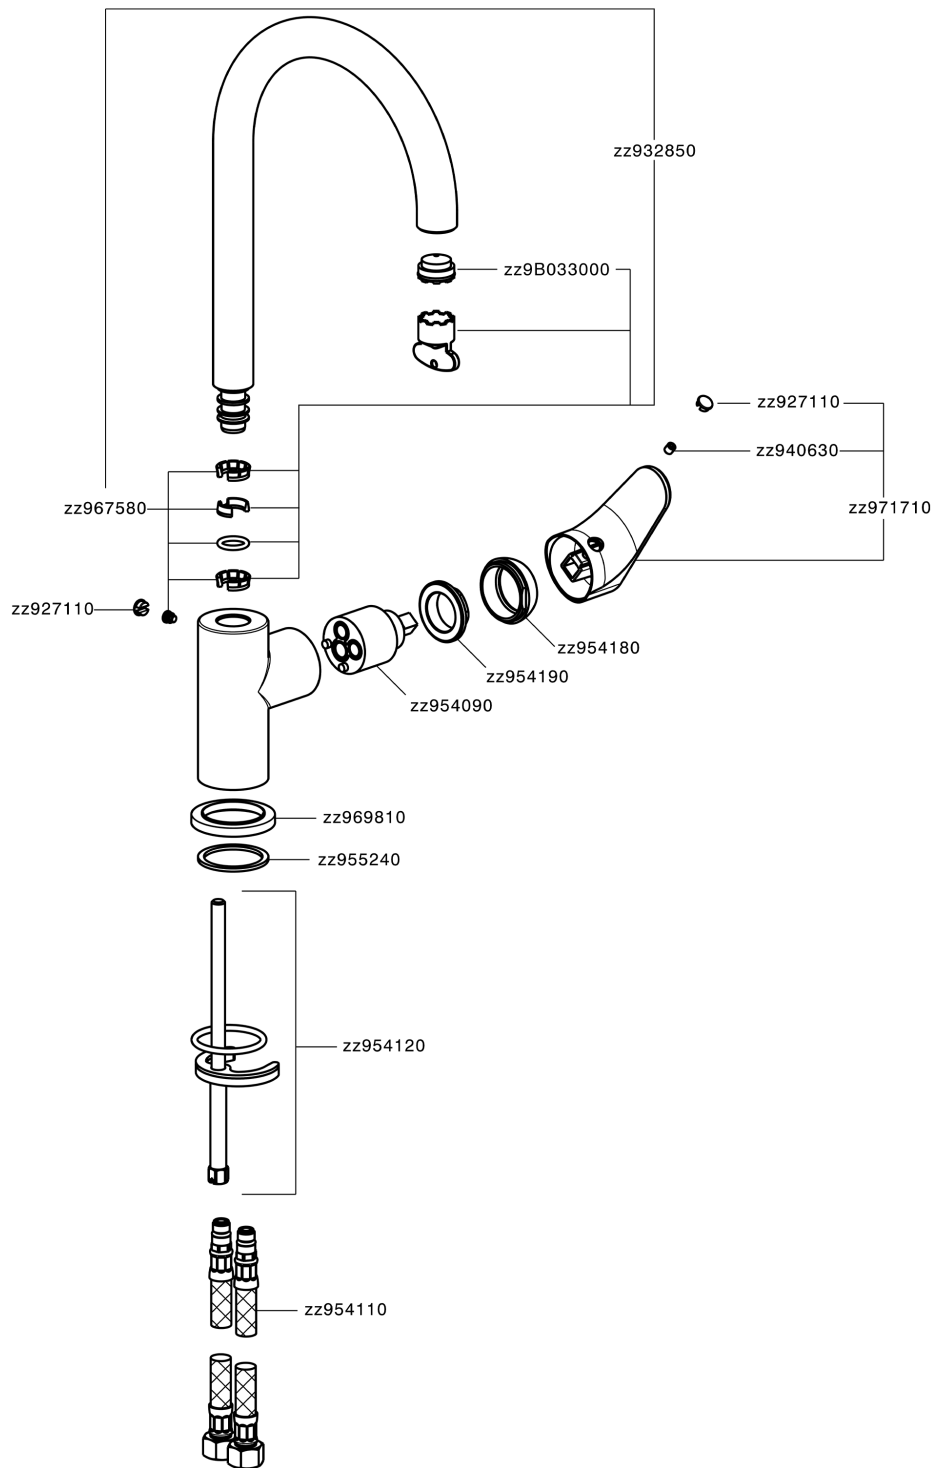

Single lever sink mixer Energysave KITCHEN_A3000535

MODEL **A3000535**

Single lever sink mixer Energysave, swivel spout, G.3/8" stainless steel flexible hoses

AVAILABLE FINISHINGS

-  **21** 21 Chrome
-  **2F** 2F Brushed Nickel
-  **40** 40 Matt Black

CHARACTERISTICS

Cartridge Spare Parts **ZZ95409000**

35 mm Cartridge

EcoStop

EcoStop feature limits water flow to approximately 50% of maximum output with one point of resistance on setting. Push slightly past the middle stop only when full water output is required. This will save water up to 50%.

EnergySave

Thanks to the EnergySave device, only cold water will be drawn if the lever is operated in the central position, so that the water heater will not be engaged and no hot water wasted, leading to considerable savings in energy and costs. The temperature can be adjusted by rotating the lever to the left, until the desired temperature is reached.

Single lever sink mixer Energysave KITCHEN_A3000535

A3000535

<https://en.cisal.it/single-lever-sink-mixer-energysave-kitchen-a3000535>

2026-05-20