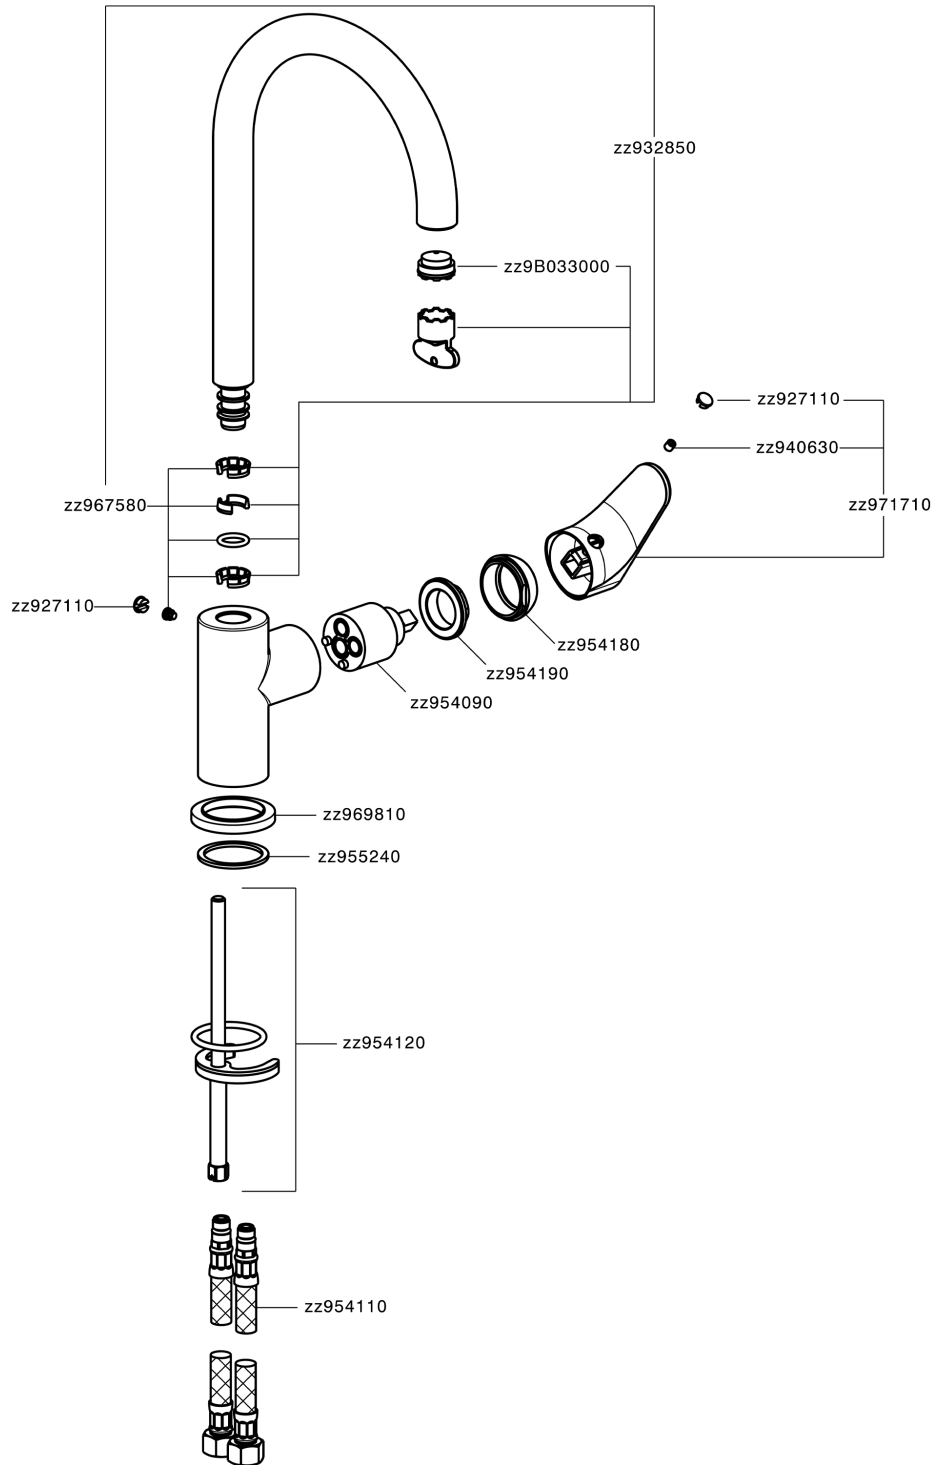

Single lever sink mixer Energysave KITCHEN_A3000535

MODEL **A3000535**

Single lever sink mixer Energysave, swivel spout, G.3/8" stainless steel flexible hoses

AVAILABLE FINISHINGS

-  **21** 21 Chrome
-  **2F** 2F Brushed Nickel
-  **40** 40 Matt Black

CHARACTERISTICS

Cartridge Spare Parts **ZZ95409000**

35 mm Cartridge

EcoStop

EcoStop feature limits water flow to approximately 50% of maximum output with one point of resistance on setting. Push slightly past the middle stop only when full water output is required. This will save water up to 50%.

EnergySave

Thanks to the EnergySave device, only cold water will be drawn if the lever is operated in the central position, so that the water heater will not be engaged and no hot water wasted, leading to considerable savings in energy and costs. The temperature can be adjusted by rotating the lever to the left, until the desired temperature is reached.

Single lever sink mixer Energysave KITCHEN_A3000535

A3000535

<https://en.cisal.it/single-lever-sink-mixer-energysave-kitchen-a3000535>

2026-06-14