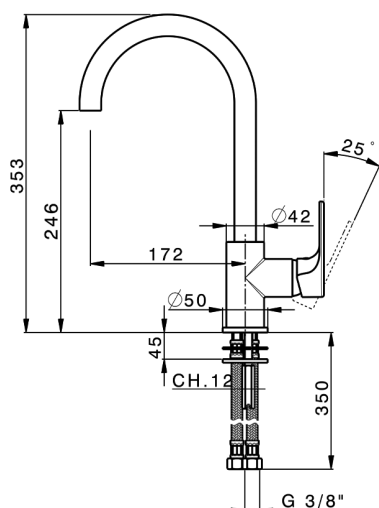

Single lever sink mixer Energysave KITCHEN_A3000535

MODEL **A3000535**

Single lever sink mixer Energysave, swivel spout, G.3/8" stainless steel flexible hoses

AVAILABLE FINISHINGS

-  **21** 21 Chrome
-  **2F** 2F Brushed Nickel
-  **40** 40 Matt Black

CHARACTERISTICS

Cartridge Spare Parts **ZZ95409000**

35 mm Cartridge

EcoStop

EcoStop feature limits water flow to approximately 50% of maximum output with one point of resistance on setting. Push slightly past the middle stop only when full water output is required. This will save water up to 50%.

EnergySave

Thanks to the EnergySave device, only cold water will be drawn if the lever is operated in the central position, so that the water heater will not be engaged and no hot water wasted, leading to considerable savings in energy and costs. The temperature can be adjusted by rotating the lever to the left, until the desired temperature is reached.