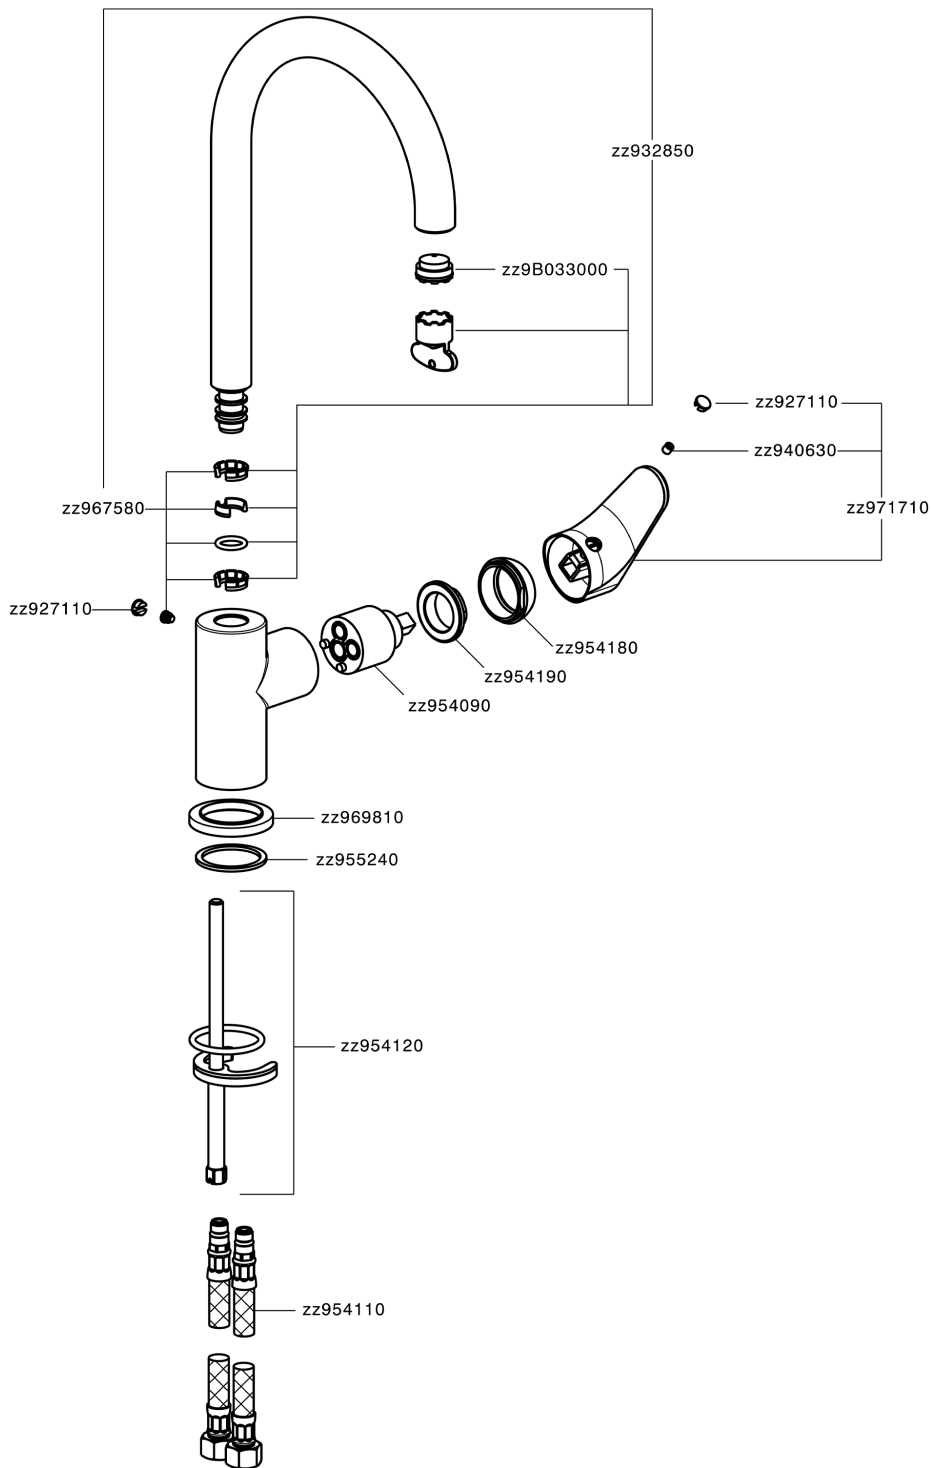

Single lever sink mixer Energysave KITCHEN_A3000535

MODEL **A3000535**

Single lever sink mixer Energysave, swivel spout, G.3/8" stainless steel flexible hoses

AVAILABLE FINISHINGS

-  **21** 21 Chrome
-  **2F** 2F Brushed Nickel
-  **40** 40 Matt Black

CHARACTERISTICS

Cartridge Spare Parts **ZZ95409000**

35 mm Cartridge

EcoStop

EcoStop feature limits water flow to approximately 50% of maximum output with one point of resistance on setting. Push slightly past the middle stop only when full water output is required. This will save water up to 50%.

EnergySave

Thanks to the EnergySave device, only cold water will be drawn if the lever is operated in the central position, so that the water heater will not be engaged and no hot water wasted, leading to considerable savings in energy and costs. The temperature can be adjusted by rotating the lever to the left, until the desired temperature is reached.

Single lever sink mixer Energysave KITCHEN_A3000535

A3000535

<https://en.cisal.it/single-lever-sink-mixer-energysave-kitchen-a3000535>

2026-04-08