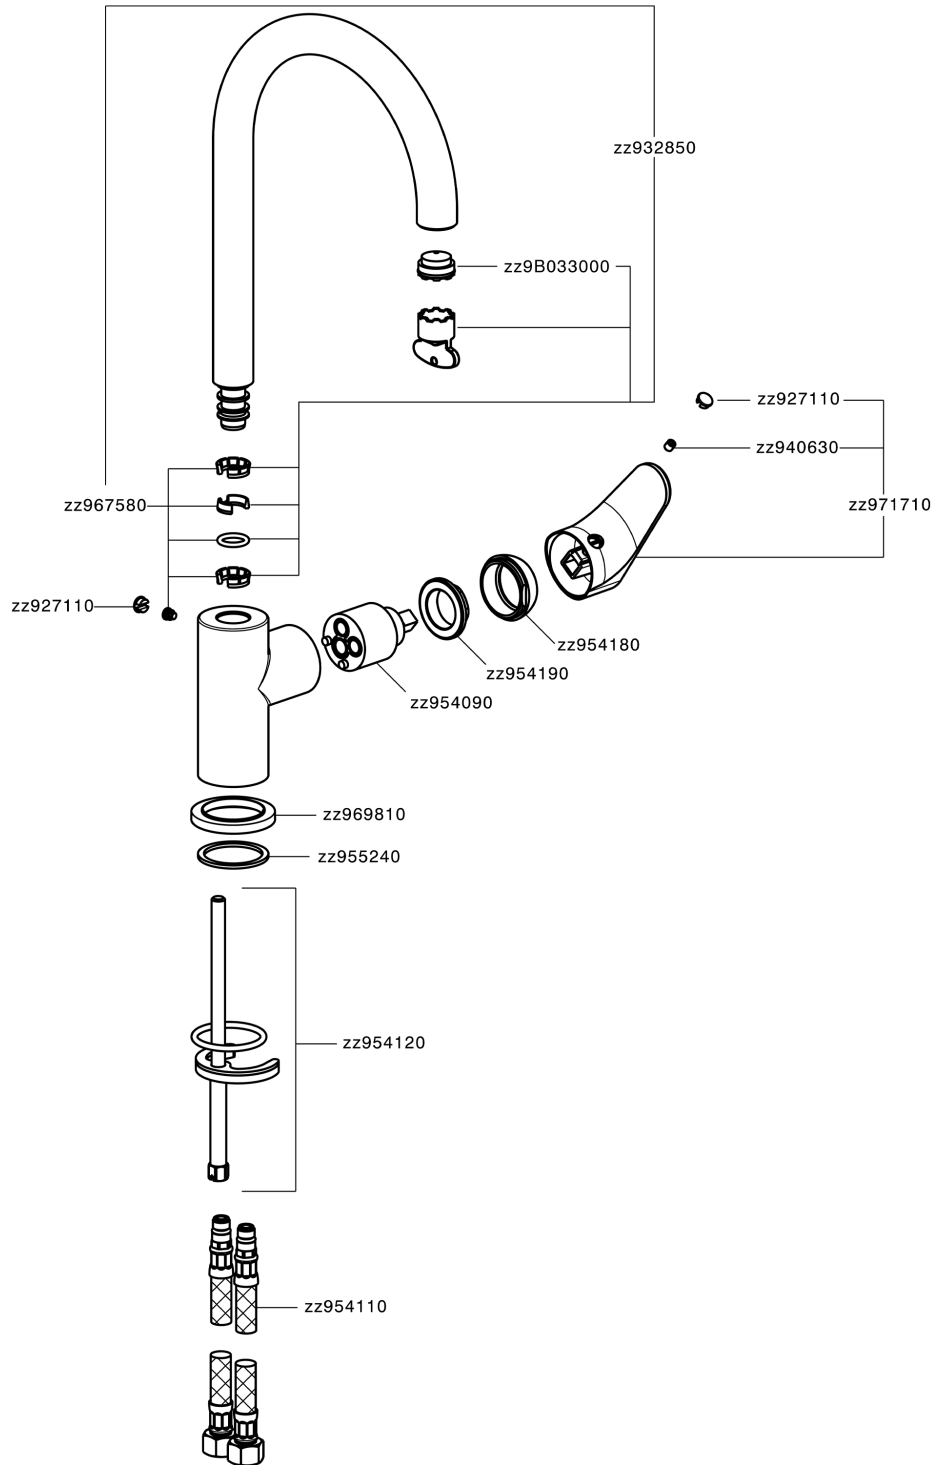

Single lever sink mixer Energysave KITCHEN_A3000535

MODEL **A3000535**

Single lever sink mixer Energysave, swivel spout, G.3/8" stainless steel flexible hoses

AVAILABLE FINISHINGS

-  **21** 21 Chrome
-  **2F** 2F Brushed Nickel
-  **40** 40 Matt Black

CHARACTERISTICS

Cartridge Spare Parts **ZZ95409000**

35 mm Cartridge

EcoStop

EcoStop feature limits water flow to approximately 50% of maximum output with one point of resistance on setting. Push slightly past the middle stop only when full water output is required. This will save water up to 50%.

EnergySave

Thanks to the EnergySave device, only cold water will be drawn if the lever is operated in the central position, so that the water heater will not be engaged and no hot water wasted, leading to considerable savings in energy and costs. The temperature can be adjusted by rotating the lever to the left, until the desired temperature is reached.

Single lever sink mixer Energysave KITCHEN_A3000535

A3000535

<https://en.cisal.it/single-lever-sink-mixer-energysave-kitchen-a3000535>

2026-04-09