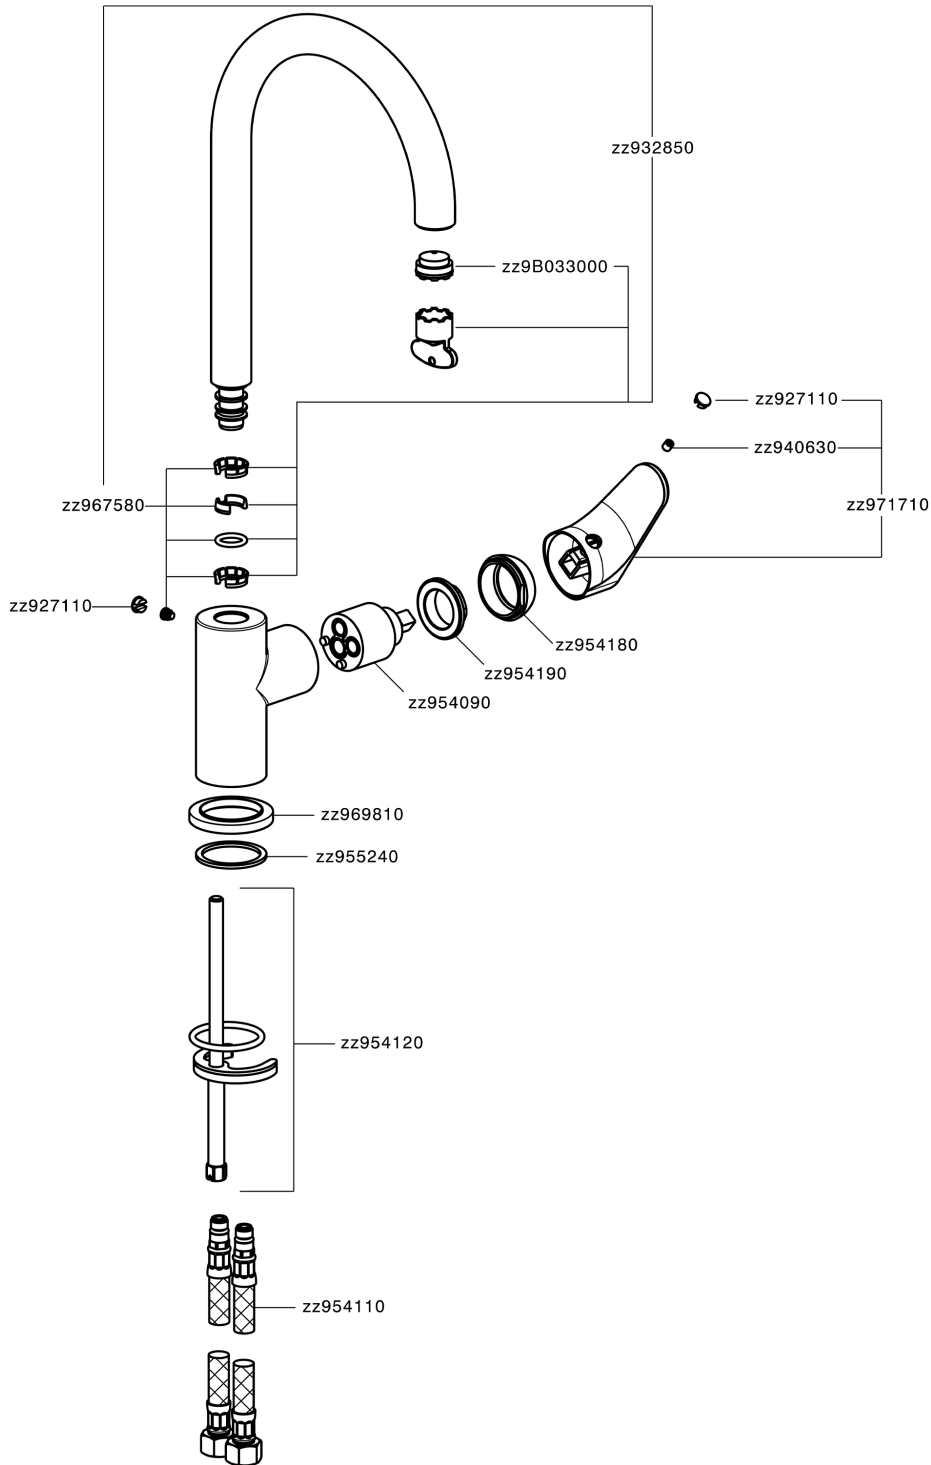

Single lever sink mixer Energysave KITCHEN_A3000535

A3000535

<https://en.cisal.it/single-lever-sink-mixer-energysave-kitchen-a3000535>

2026-04-30