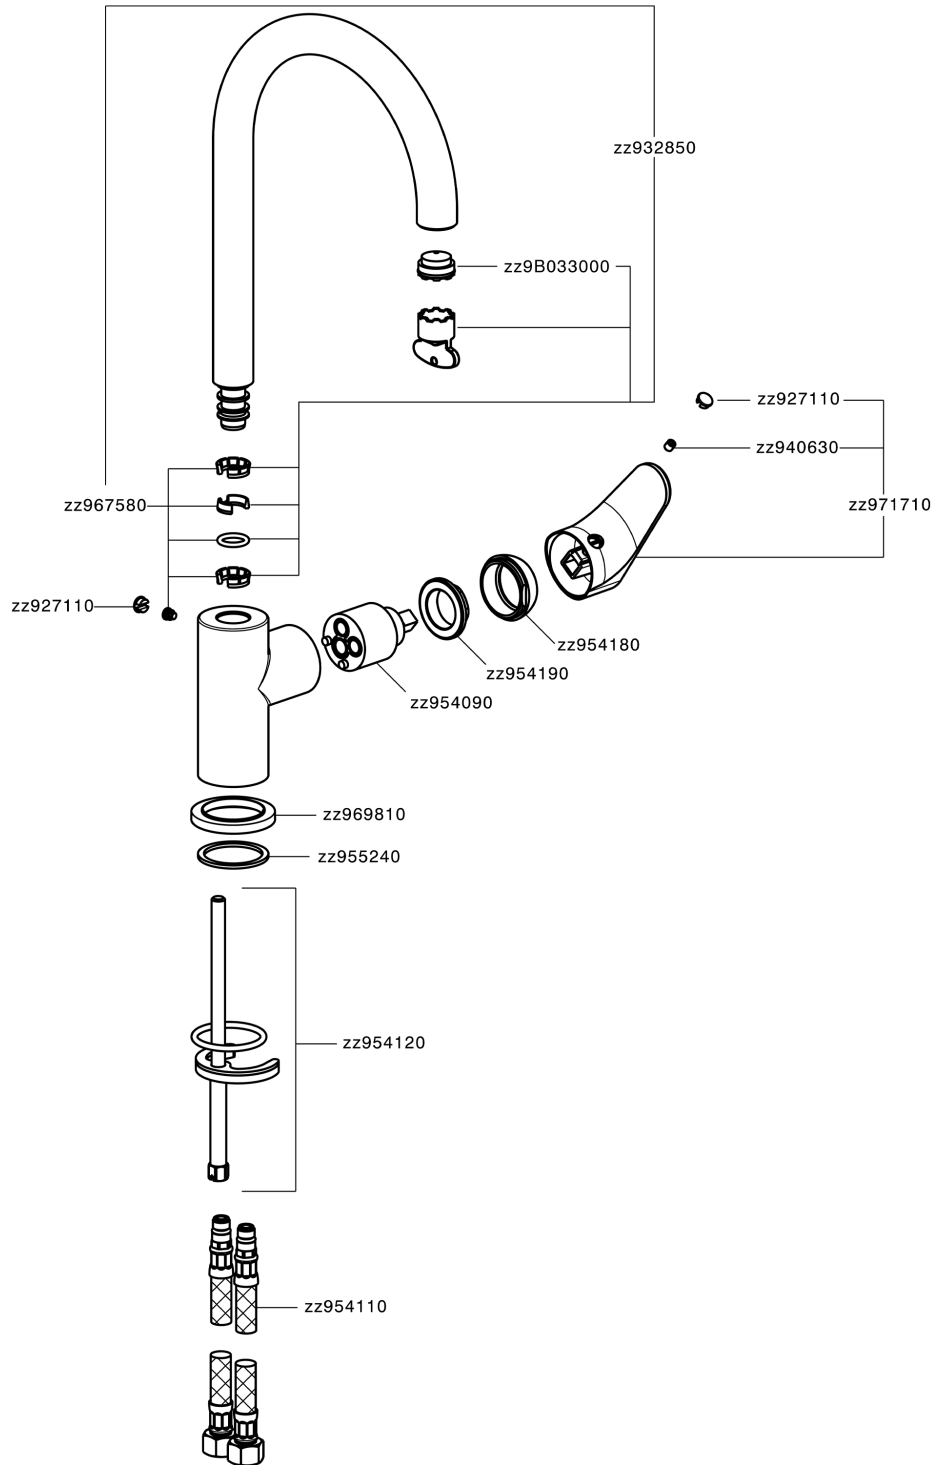

Single lever sink mixer Energysave KITCHEN_A3000535

A3000535

<https://en.cisal.it/single-lever-sink-mixer-energysave-kitchen-a3000535>

2026-04-08