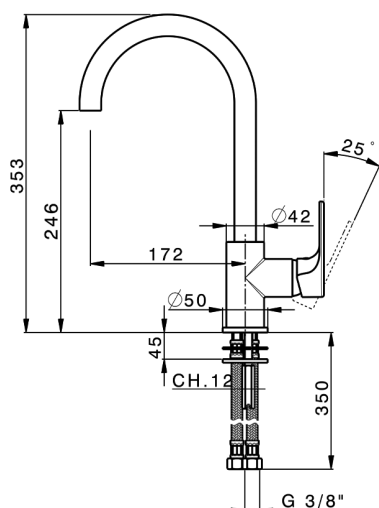

## Single lever sink mixer Energysave KITCHEN\_A3000535

MODEL **A3000535**

Single lever sink mixer Energysave, swivel spout, G.3/8" stainless steel flexible hoses

### CHARACTERISTICS

Cartridge Spare Parts **ZZ95409000**

**35 mm Cartridge**

#### EcoStop

EcoStop feature limits water flow to approximately 50% of maximum output with one point of resistance on setting. Push slightly past the middle stop only when full water output is required. This will save water up to 50%.