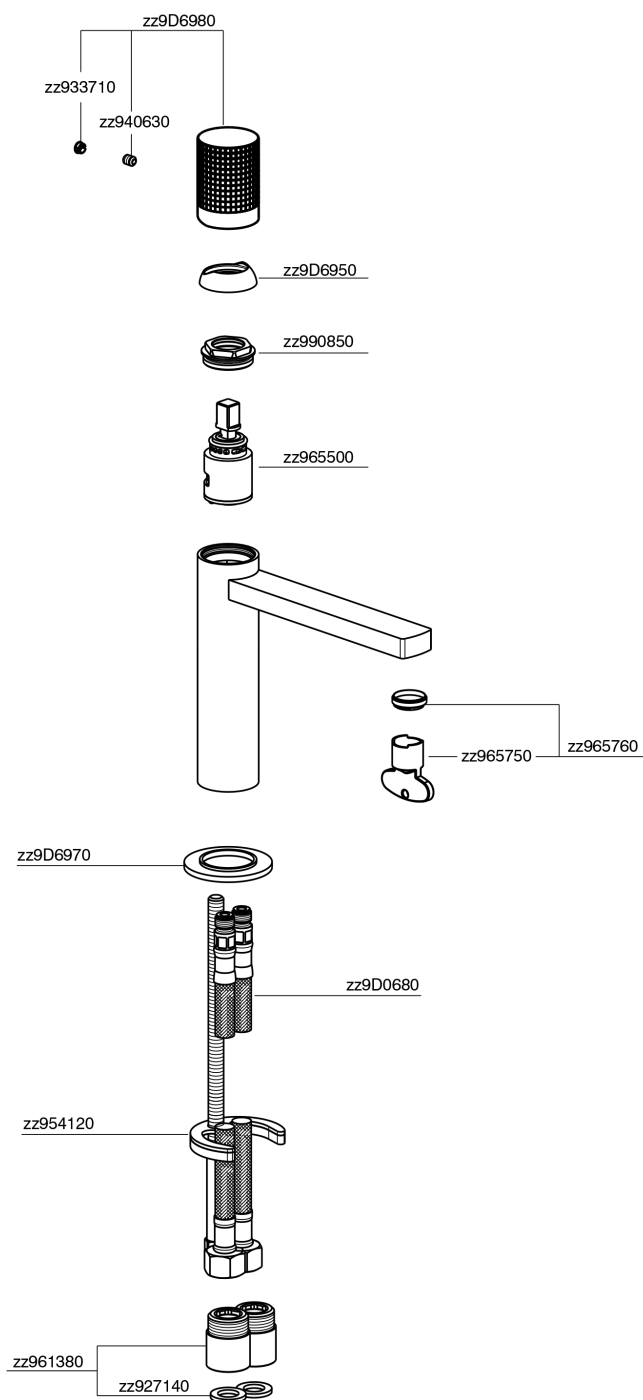

Single lever 'large' washbasin mixer NUANCE X32_X2000504

MODEL **X2000504**

Single lever 'large' washbasin mixer, without waste, G.3/8" stainless steel flexible hoses, Inox AISI 316L

AVAILABLE FINISHINGS

-  **D1** D1 Brushed Inox
-  **5H** 5H Dark Brass Brushed
-  **5L** 5L Brushed Black Titanium
-  **5N** 5N Brushed Rose Gold

CHARACTERISTICS

Cartridge Spare Parts **ZZ96550000**

25 mm Cartridge

Single lever 'large' washbasin mixer NUANCE X32_X2000504

X2000504

<https://en.cisal.it/single-lever-large-washbasin-mixer-nuance-x32-x2000504>

2026-06-13