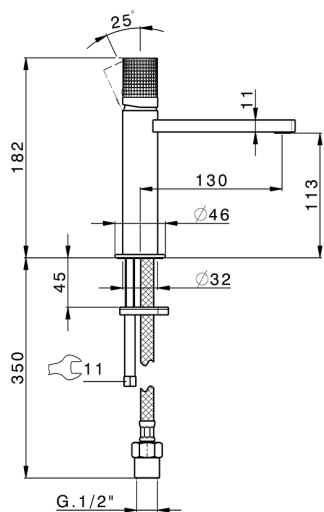

Single lever 'large' washbasin mixer NUANCE X32_X2000504

MODEL **X2000504**

Single lever 'large' washbasin mixer, without waste, G.3/8" stainless steel flexible hoses, Inox AISI 316L

AVAILABLE FINISHINGS

-  **D1** D1 Brushed Inox
-  **5H** 5H Dark Brass Brushed
-  **5L** 5L Brushed Black Titanium
-  **5N** 5N Brushed Rose Gold

CHARACTERISTICS

Cartridge Spare Parts **ZZ96550000**

25 mm Cartridge

Single lever 'large' washbasin mixer NUANCE X32_X2000504

X2000504

<https://en.cisal.it/single-lever-large-washbasin-mixer-nuance-x32-x2000504>

2026-06-13