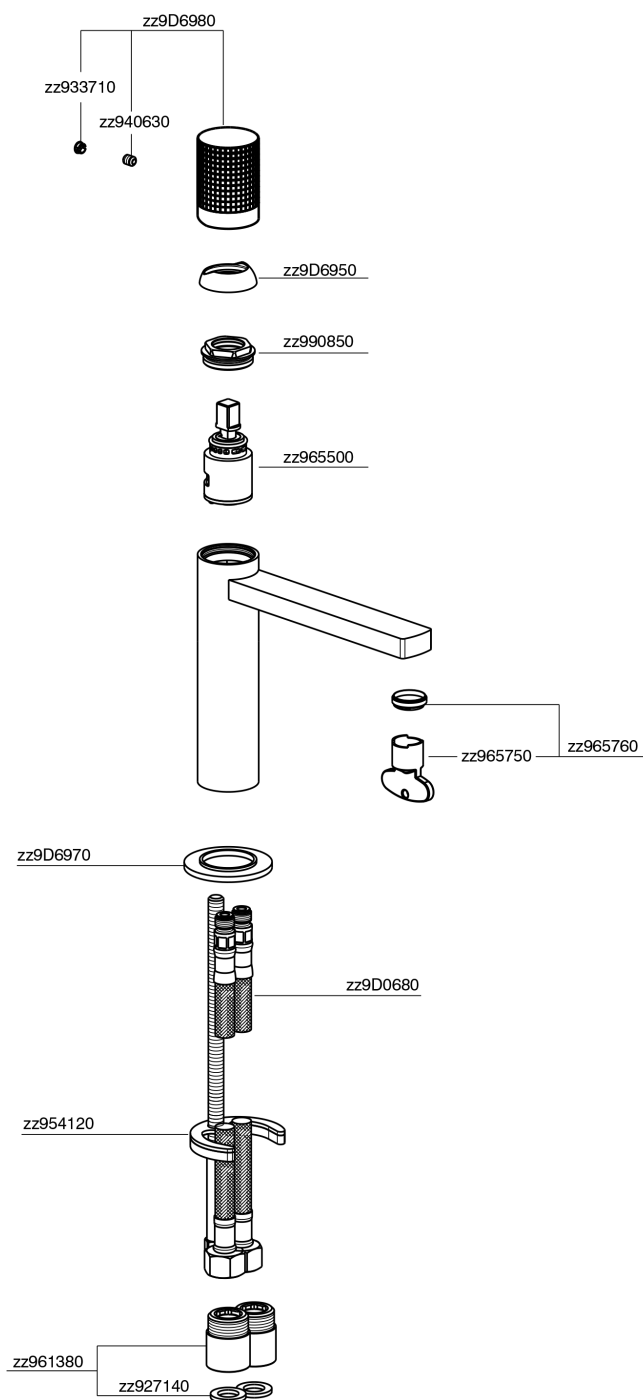

## Single lever 'large' washbasin mixer NUANCE X32\_X2000504

X2000504

<https://en.cisal.it/single-lever-large-washbasin-mixer-nuance-x32-x2000504>

2026-06-13