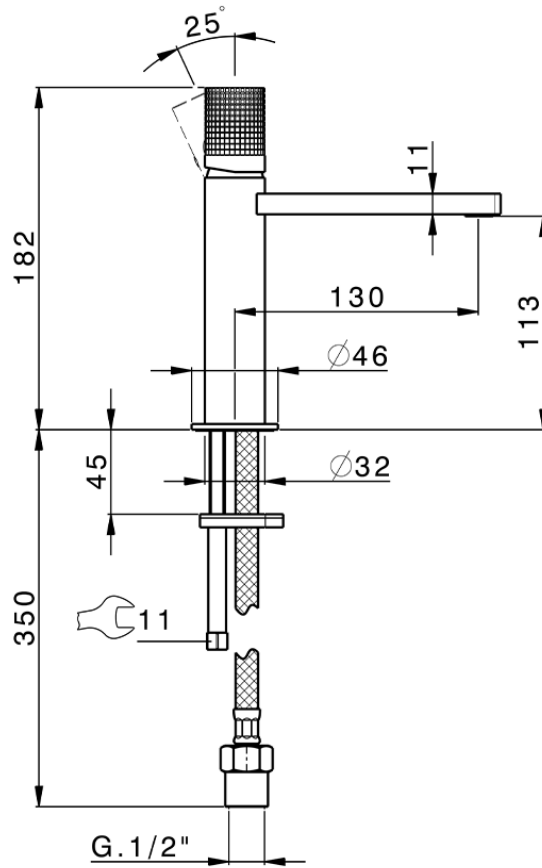

## Single lever 'large' washbasin mixer NUANCE X32\_X2000504

X2000504

<https://en.cisal.it/single-lever-large-washbasin-mixer-nuance-x32-x2000504>

2026-06-13