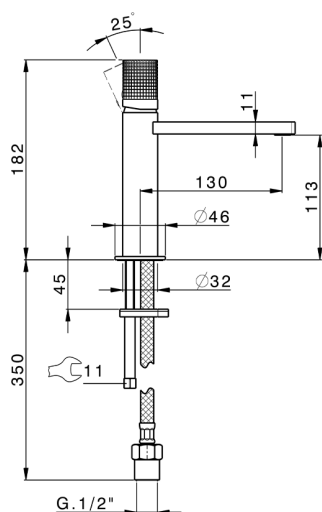

Single lever 'large' washbasin mixer NUANCE X32_X2000504

MODEL **X2000504**

Single lever 'large' washbasin mixer, without waste, G.3/8" stainless steel flexible hoses, Inox AISI 316L

AVAILABLE FINISHINGS

-  **D1** D1 Brushed Inox
-  **5H** 5H Dark Brass Brushed
-  **5L** 5L Brushed Black Titanium
-  **5N** 5N Brushed Rose Gold

CHARACTERISTICS

Cartridge Spare Parts **ZZ96550000**

25 mm Cartridge

Single lever 'large' washbasin mixer NUANCE X32_X2000504

X2000504

<https://en.cisal.it/single-lever-large-washbasin-mixer-nuance-x32-x2000504>

2026-06-26