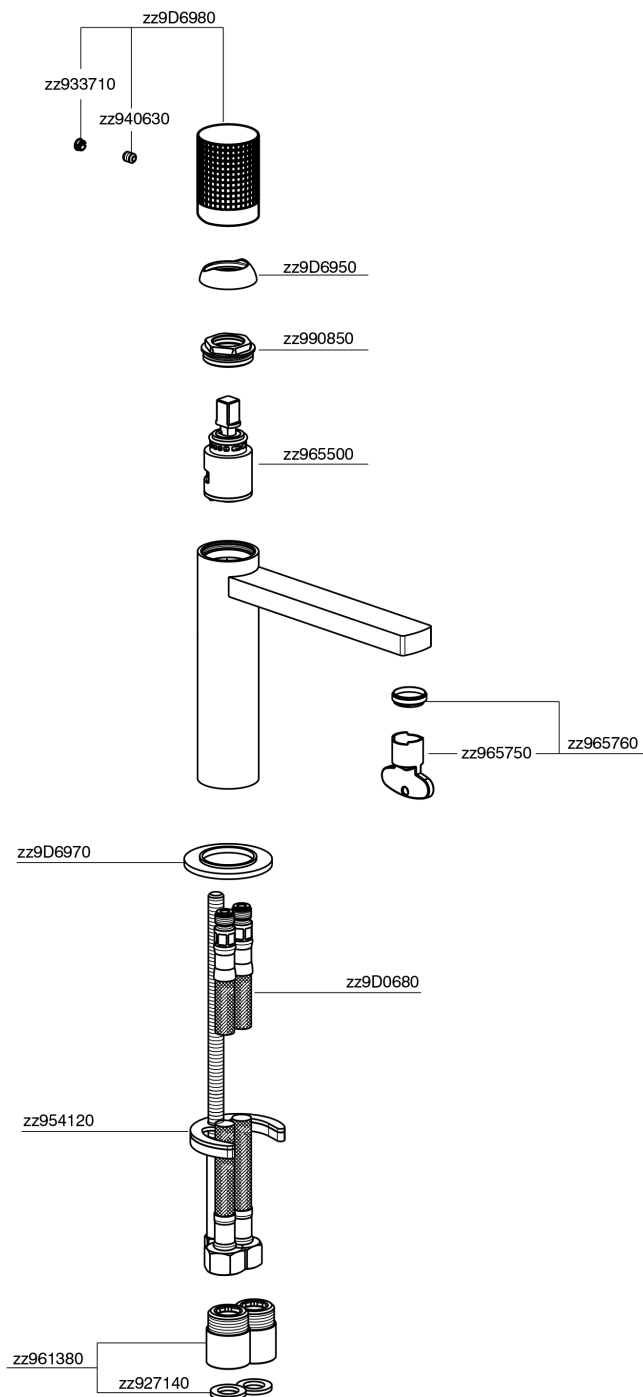

Single lever 'large' washbasin mixer NUANCE X32_X2000504

MODEL **X2000504**

Single lever 'large' washbasin mixer, without waste, G.3/8" stainless steel flexible hoses, Inox AISI 316L

AVAILABLE FINISHINGS

-  **D1** D1 Brushed Inox
-  **5H** 5H Dark Brass Brushed
-  **5L** 5L Brushed Black Titanium
-  **5N** 5N Brushed Rose Gold

CHARACTERISTICS

Cartridge Spare Parts **ZZ96550000**

25 mm Cartridge

Single lever 'large' washbasin mixer NUANCE X32_X2000504

X2000504

<https://en.cisal.it/single-lever-large-washbasin-mixer-nuance-x32-x2000504>

2026-06-26