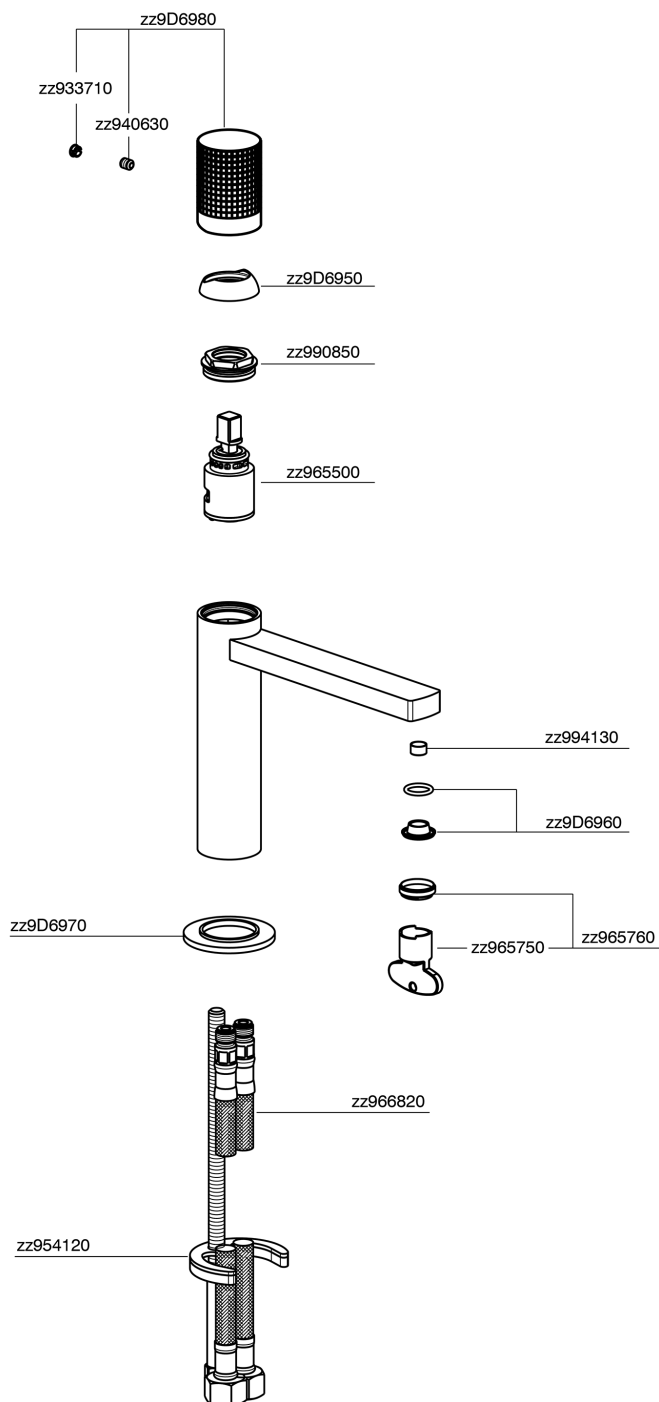

Single lever 'large' washbasin mixer NUANCE X32_X2000504

X2000504

<https://en.cisal.it/single-lever-large-washbasin-mixer-nuance-x32-x2000504>

2026-04-26