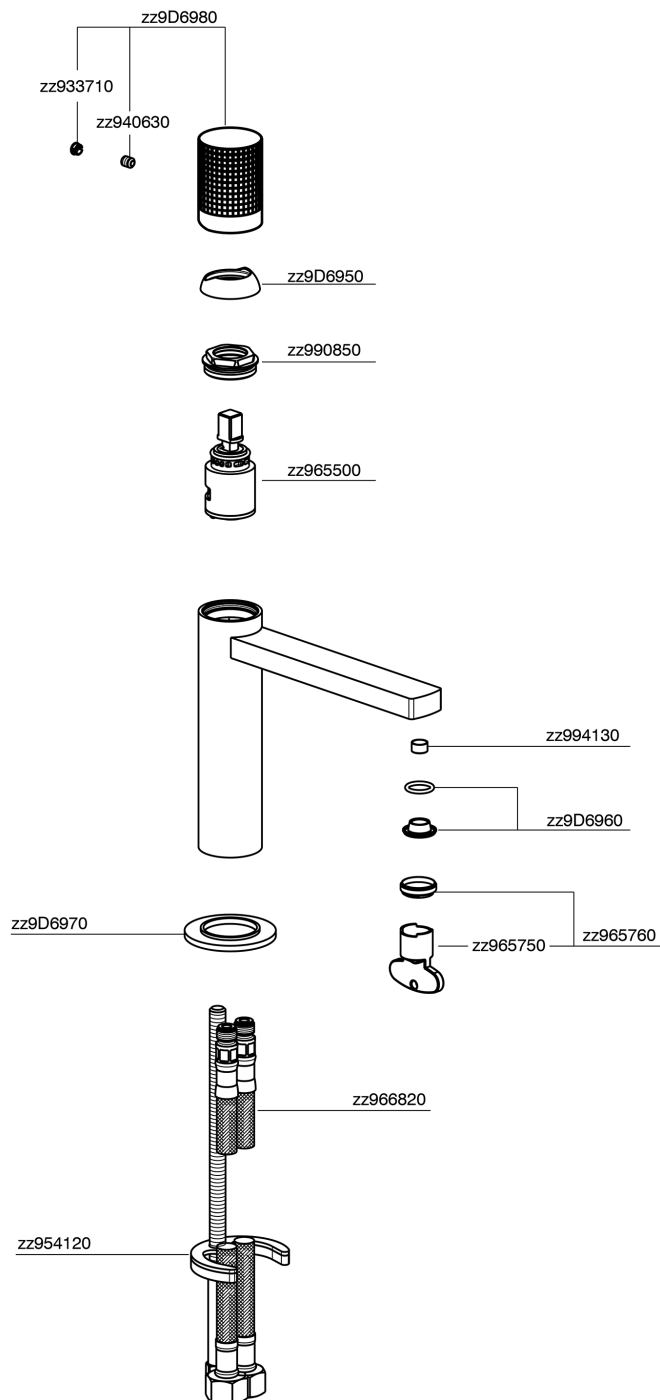

Single lever 'large' washbasin mixer NUANCE X32_X2000504

X2000504

<https://en.cisal.it/single-lever-large-washbasin-mixer-nuance-x32-x2000504>

2026-05-17