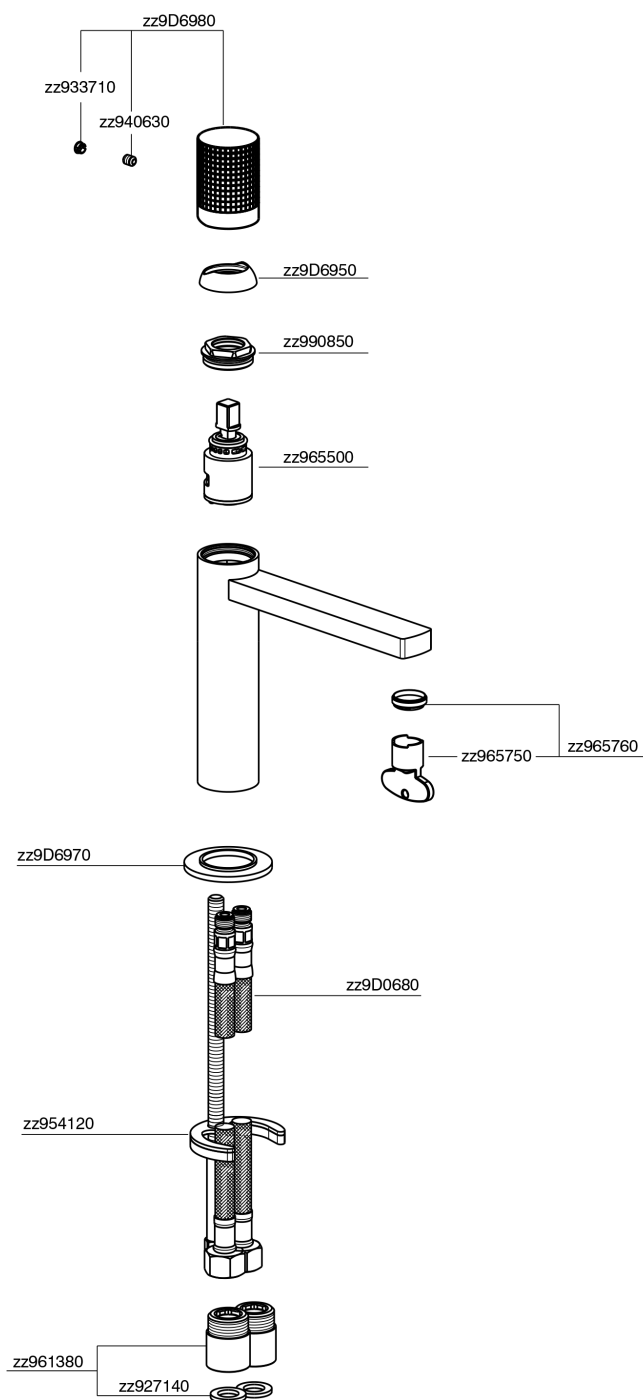

Single lever 'large' washbasin mixer NUANCE X32_X2000504

X2000504

<https://en.cisal.it/single-lever-large-washbasin-mixer-nuance-x32-x2000504>

2026-06-06